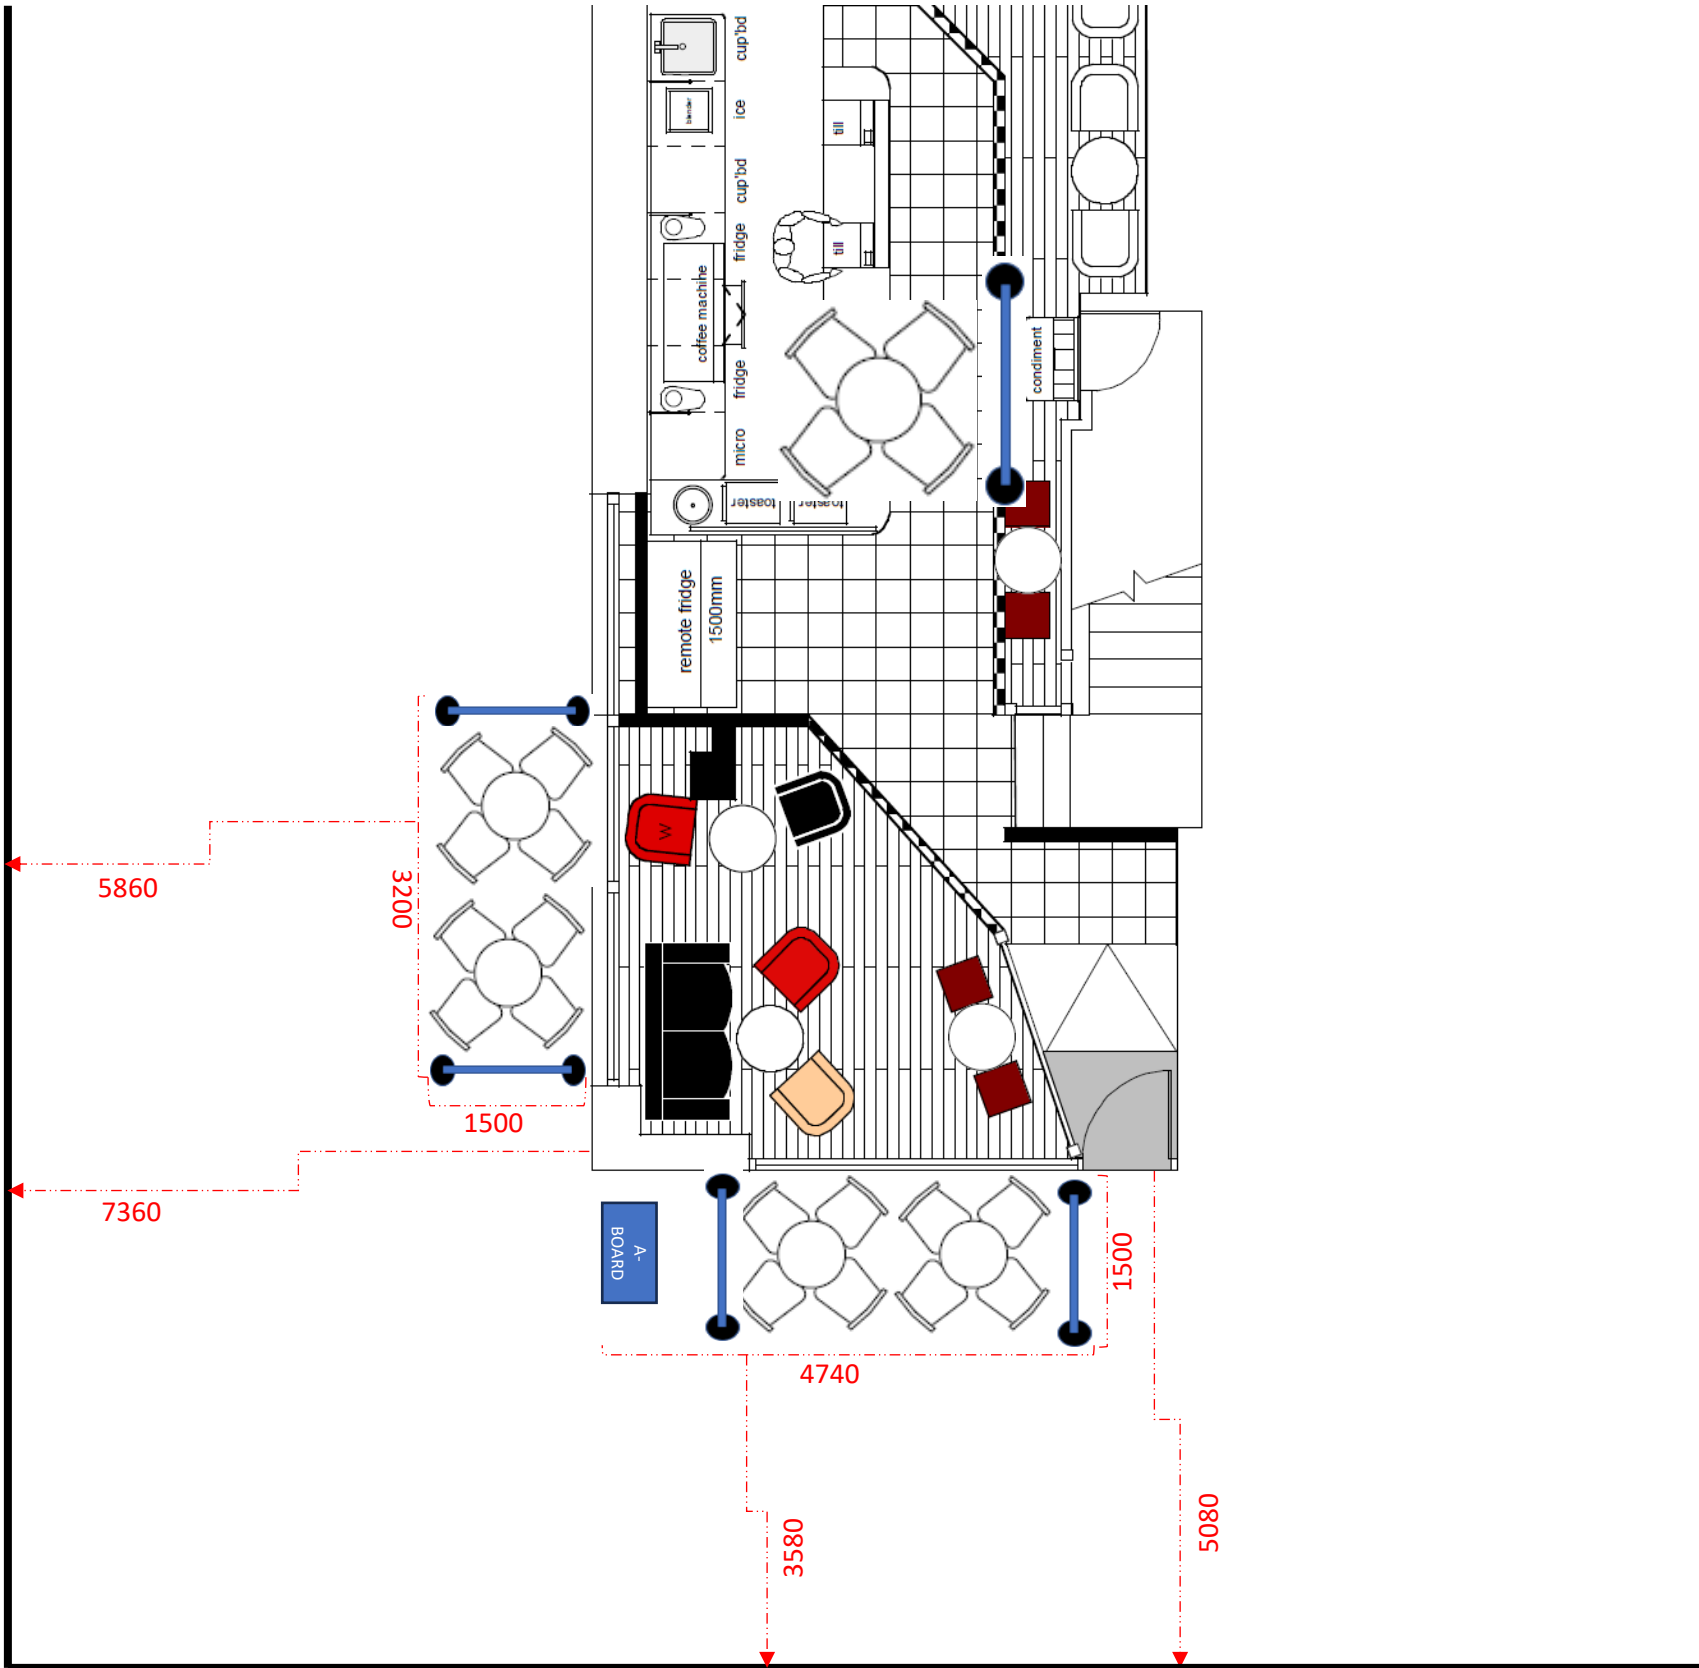

WARWICK STREET

42 The Parade,
Leamington Spa CV32 4DN