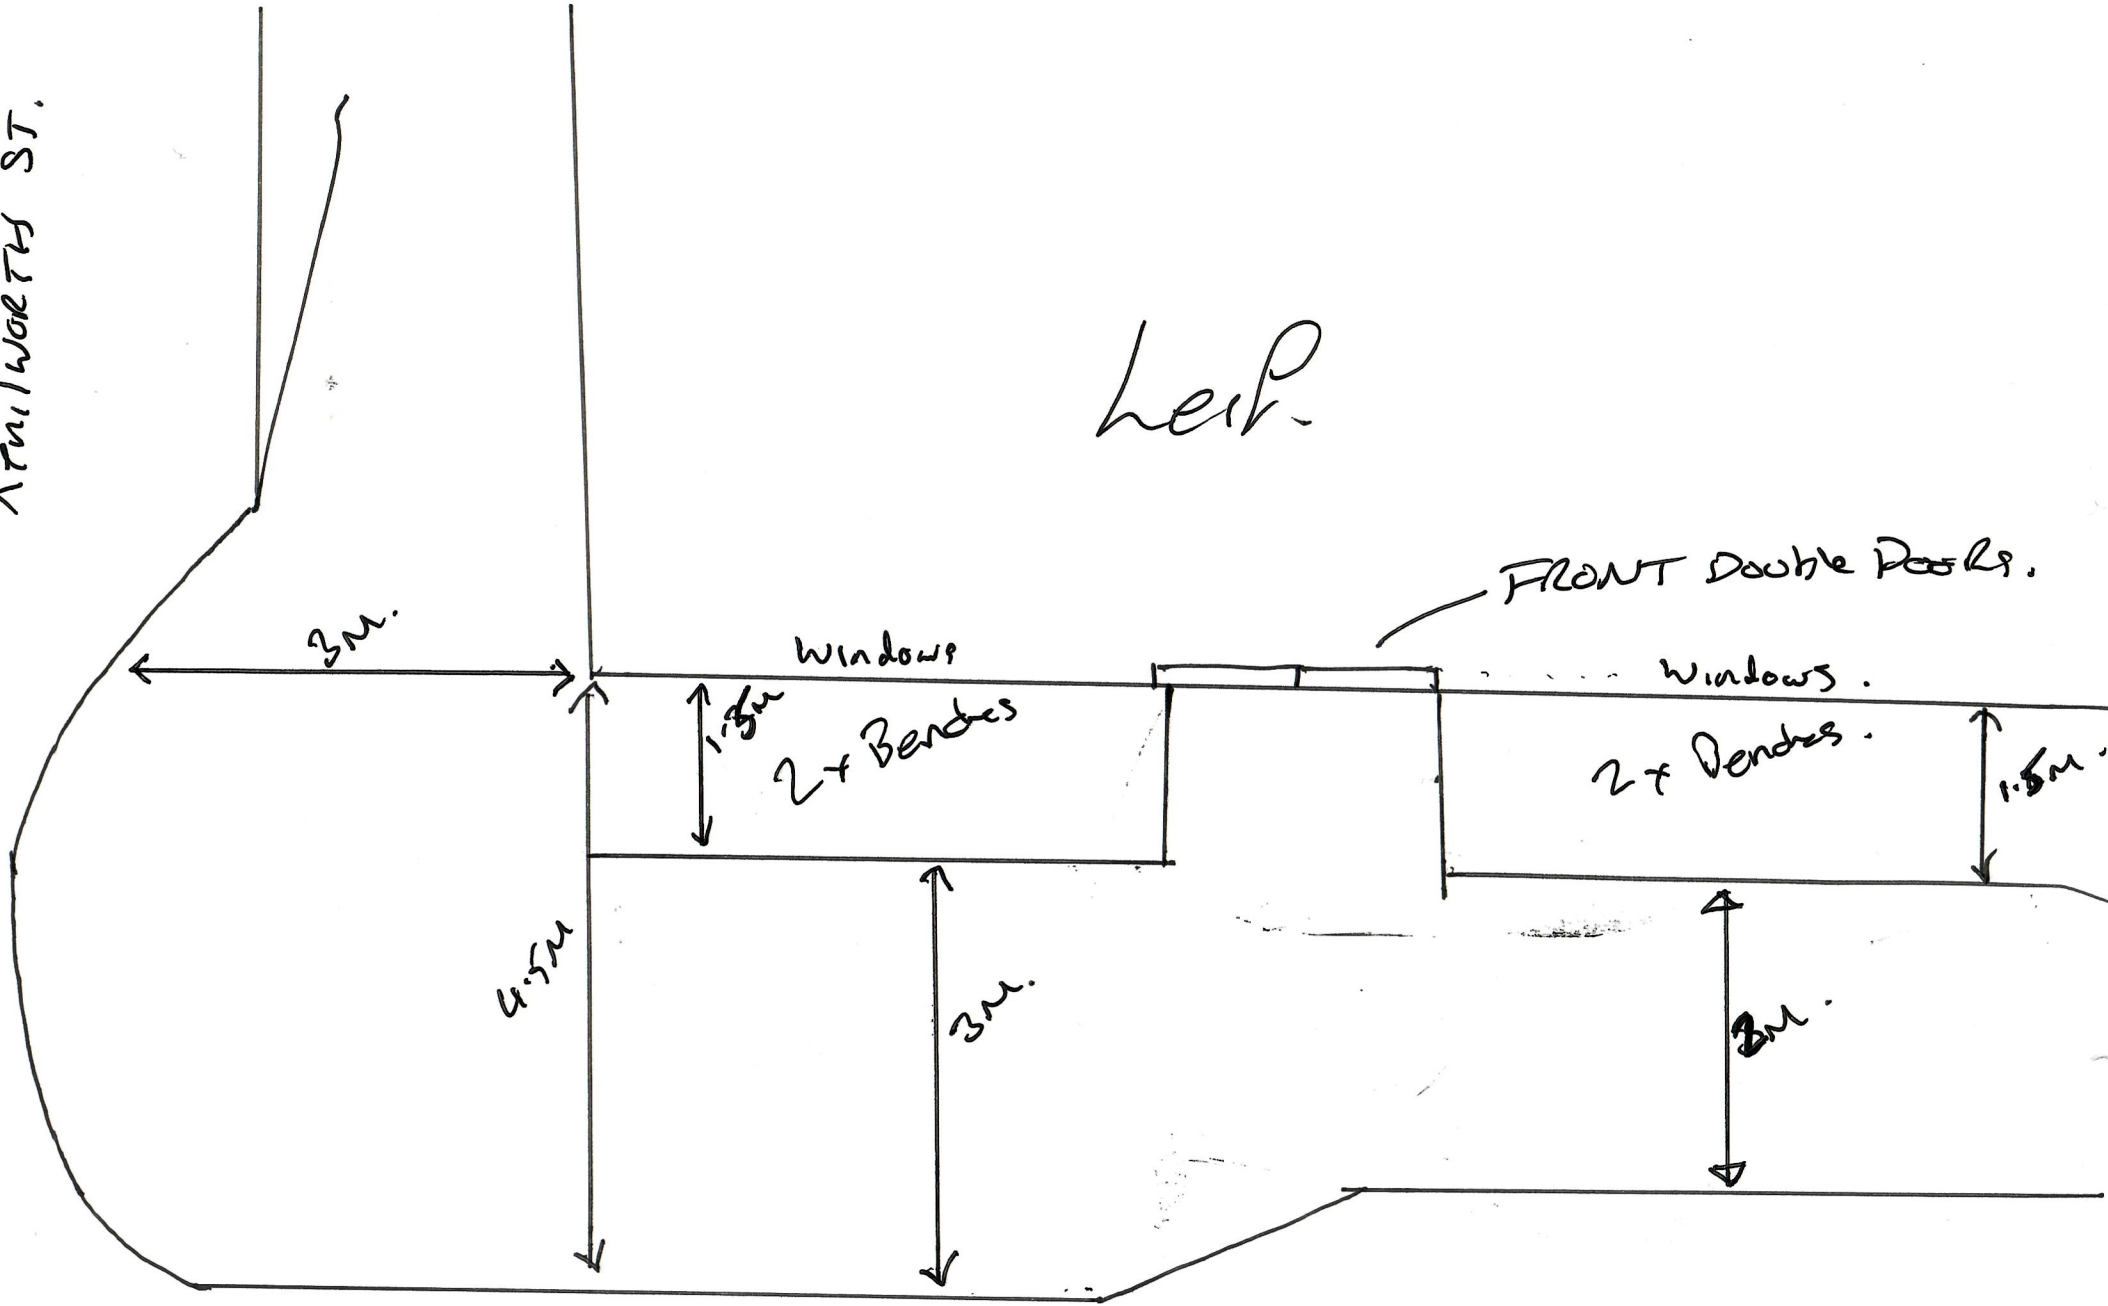

KRUIWOERTH ST.

Leip.

3m.

Windows

2 + Benches

1.5m

FRONT Double Doors.

Windows

2 + Benches

1.5m

4.5m

3m.

3m.

Roan Warwick St.