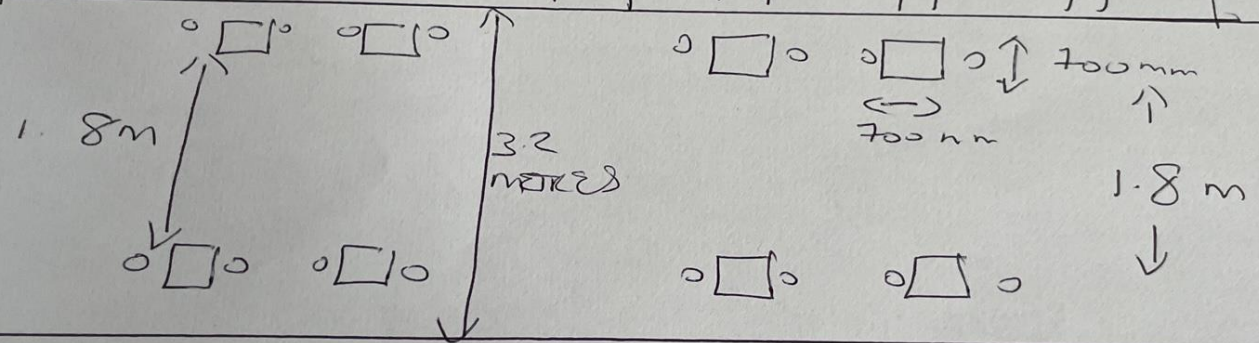

FULL LENGTH
18.7 METRES

FLATS

POMEROYS BISTRO

SERVICE
ROAD

STATION ROAD