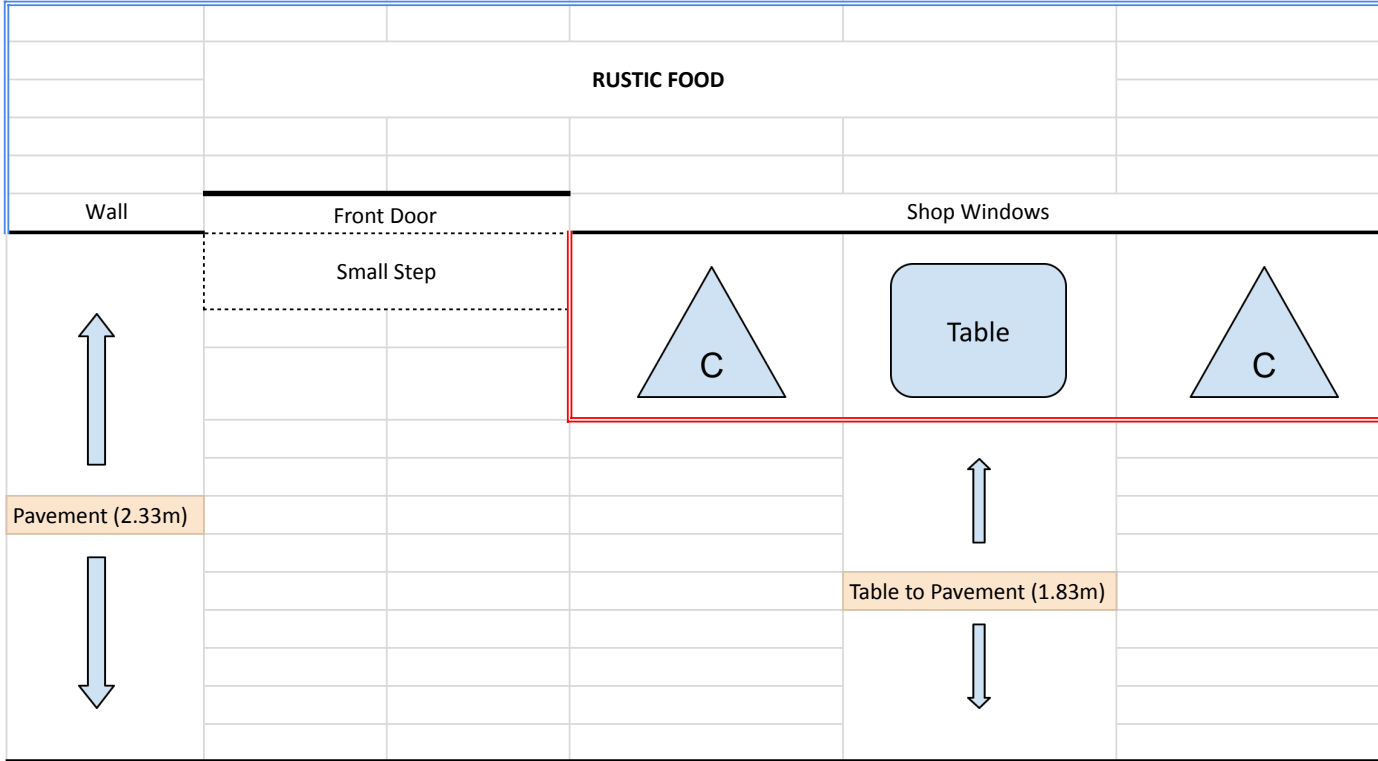

**Rustic Food Drawing/Plans**

**Illustrations (Key)**

C (Chair) 75cm (h) x 48cm (w)

Table 75cm (h) x 50cm (w)

Distance in Length