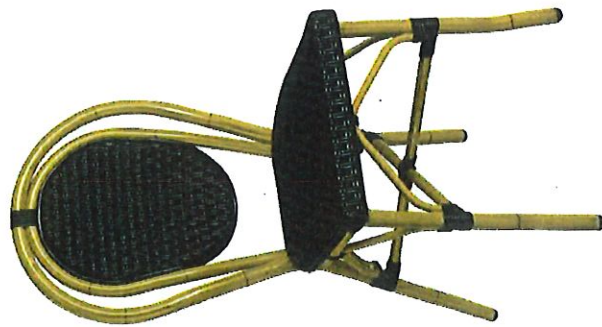

CHAIR

Description:
560 X 560mm footprint outdoor
aluminium & faux rattan weave
chair in black

TABLE

Description:
600mm brass ringed black laminate
table top with French antique style base

CAFFÈ
NERO