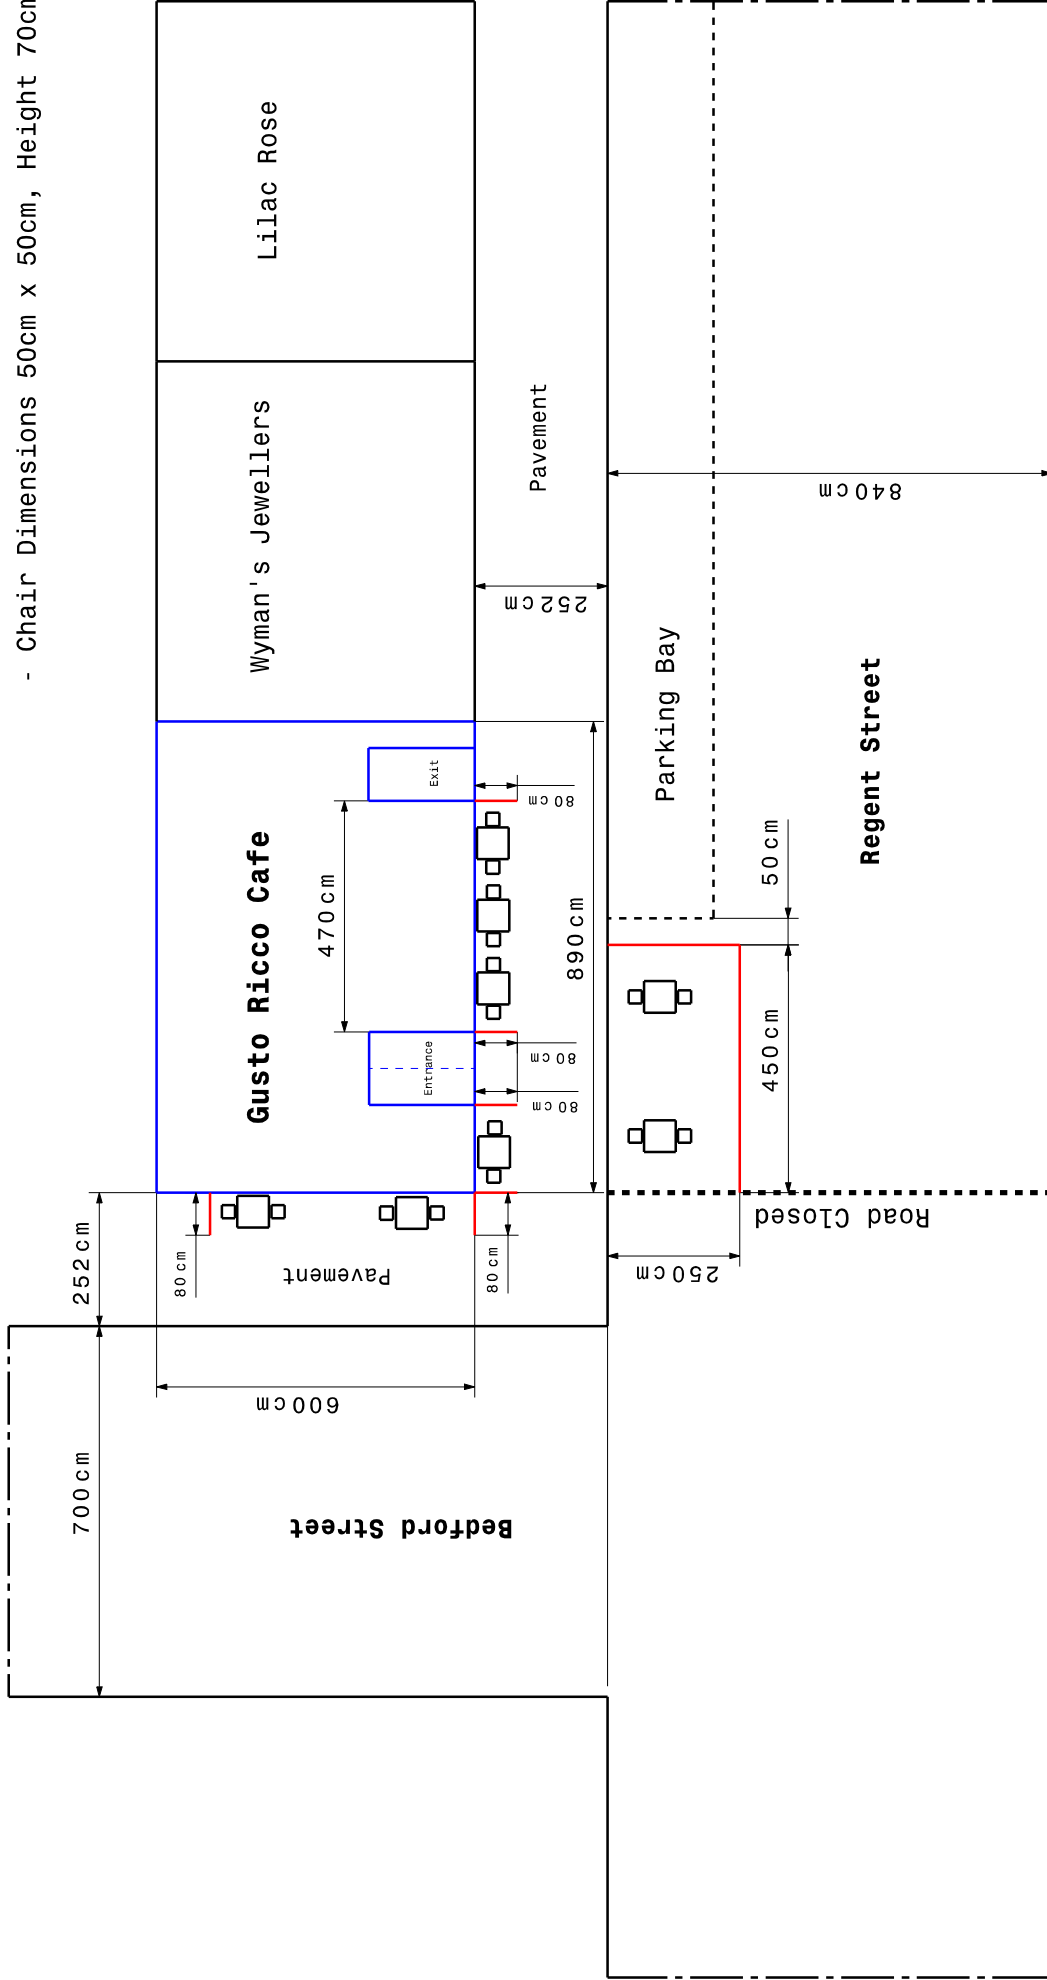

Notes:

- Table Dimensions 60cm x 60cm, Height 73cm
- Chair Dimensions 50cm x 50cm, Height 70cm

Gusto Ricco Cafe
Pavement Licence Plan and Layout