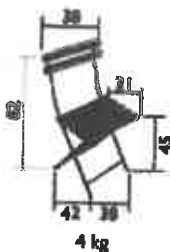

DIMENSIONS (cm) / MAßE (cm)

TECHNISCHE
MERKMALE

Gestell aus Stahl.
CLASSIQUE : Gebogene Latten aus lackierter Naturbuche.
DURAFLO® : Gebogene Latten aus hochwertigem
Kunststoff Duraflo®.
Erhältliche Farben: Baumwolleweiß und Zederngrün.
NATUREL : Gebogene Latten aus Naturbuche mit Textrol®
behandelt.
METAL : Gebogene Latten aus Stahl.
Kunststoffclip zum sicheren und langsamen
Auf- und Zusammenklappen.
Querstrebe aus einem Stück. Schutzgleiter.
Hochschutzbehandlung für eine Nutzung
im Außenbereich.
UV-beständiger Pulverlack.
1 Jahr Garantie