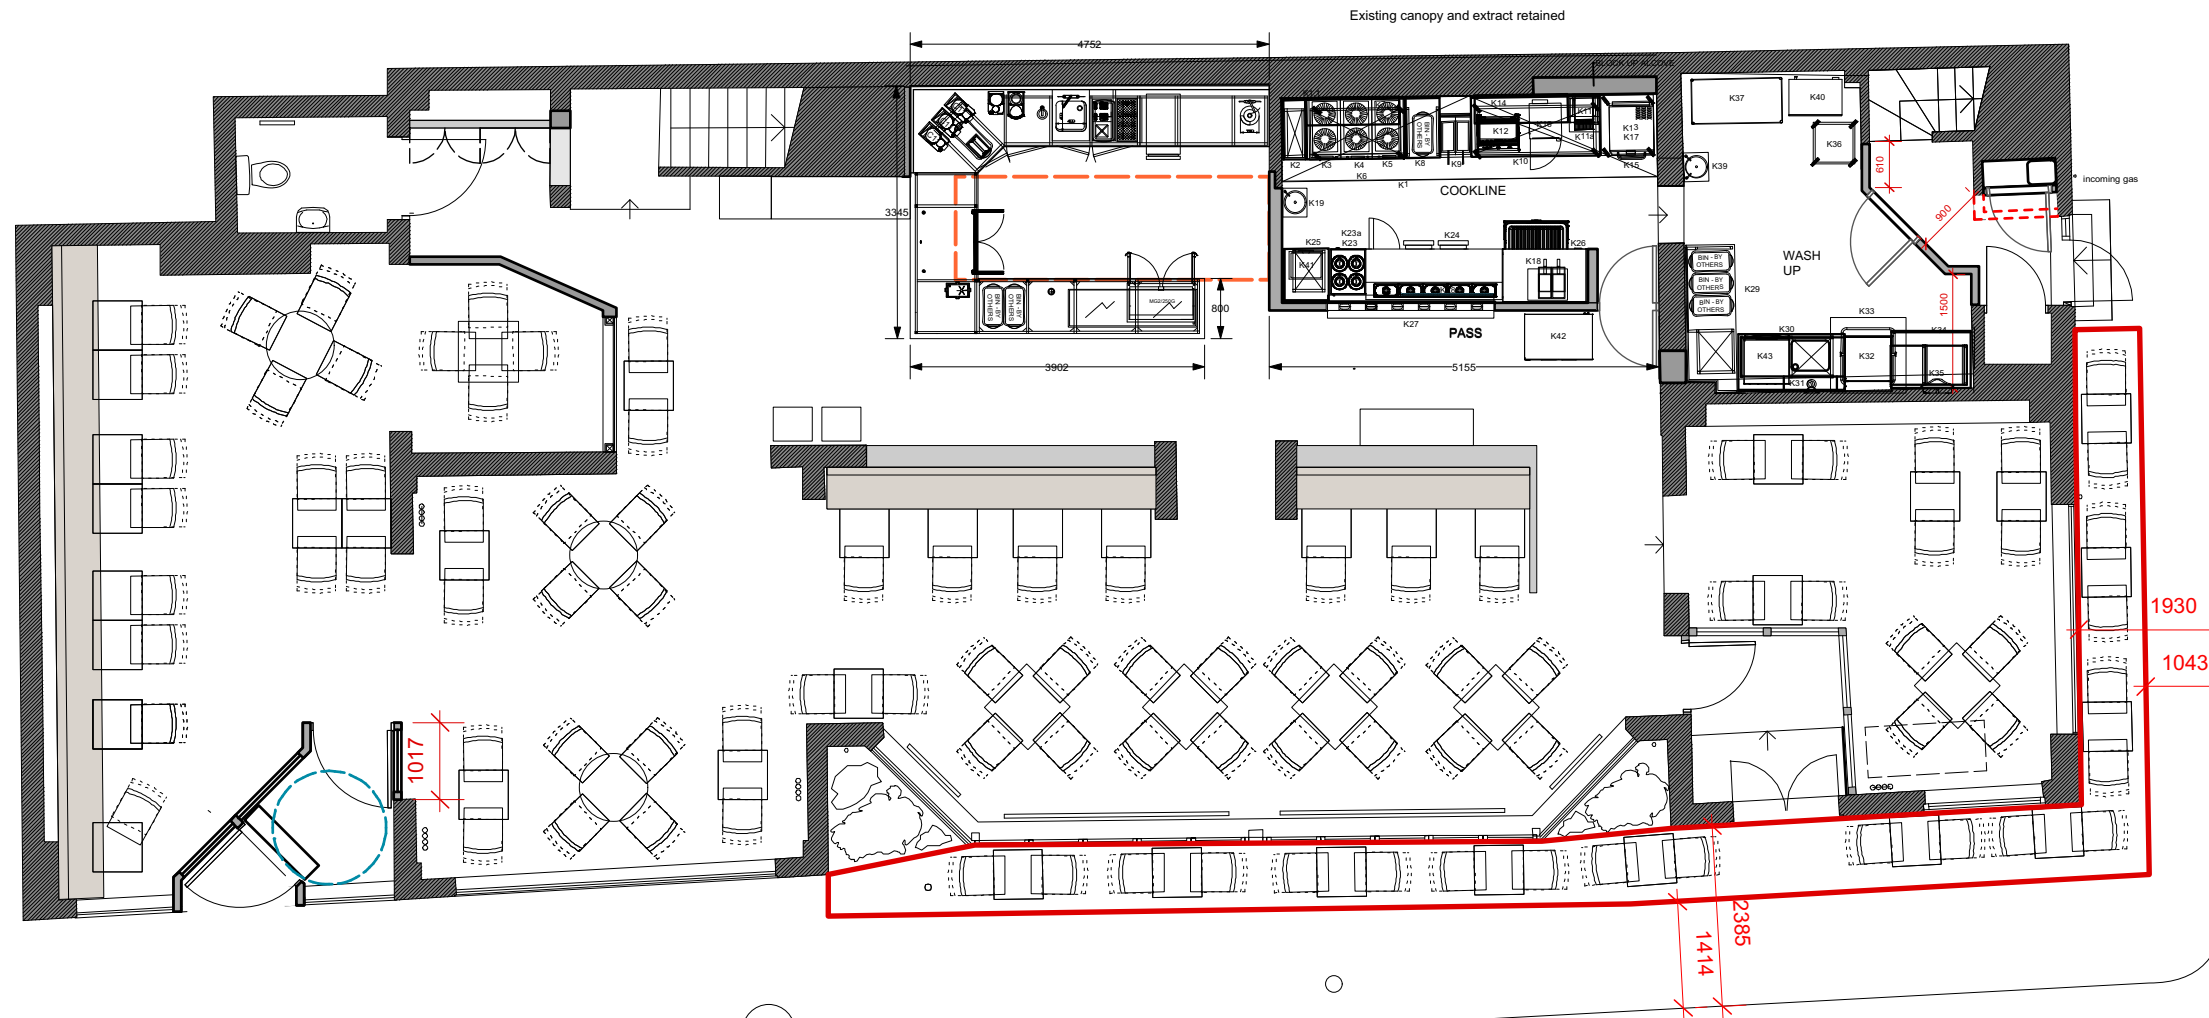

Area for outdoor seating

1:100 scale 0 2 4 6 8 10m

www.cgaarchitects.co.uk • T: 0117 329 1414 • M: 079799 23535

Chris Goodsall Architects