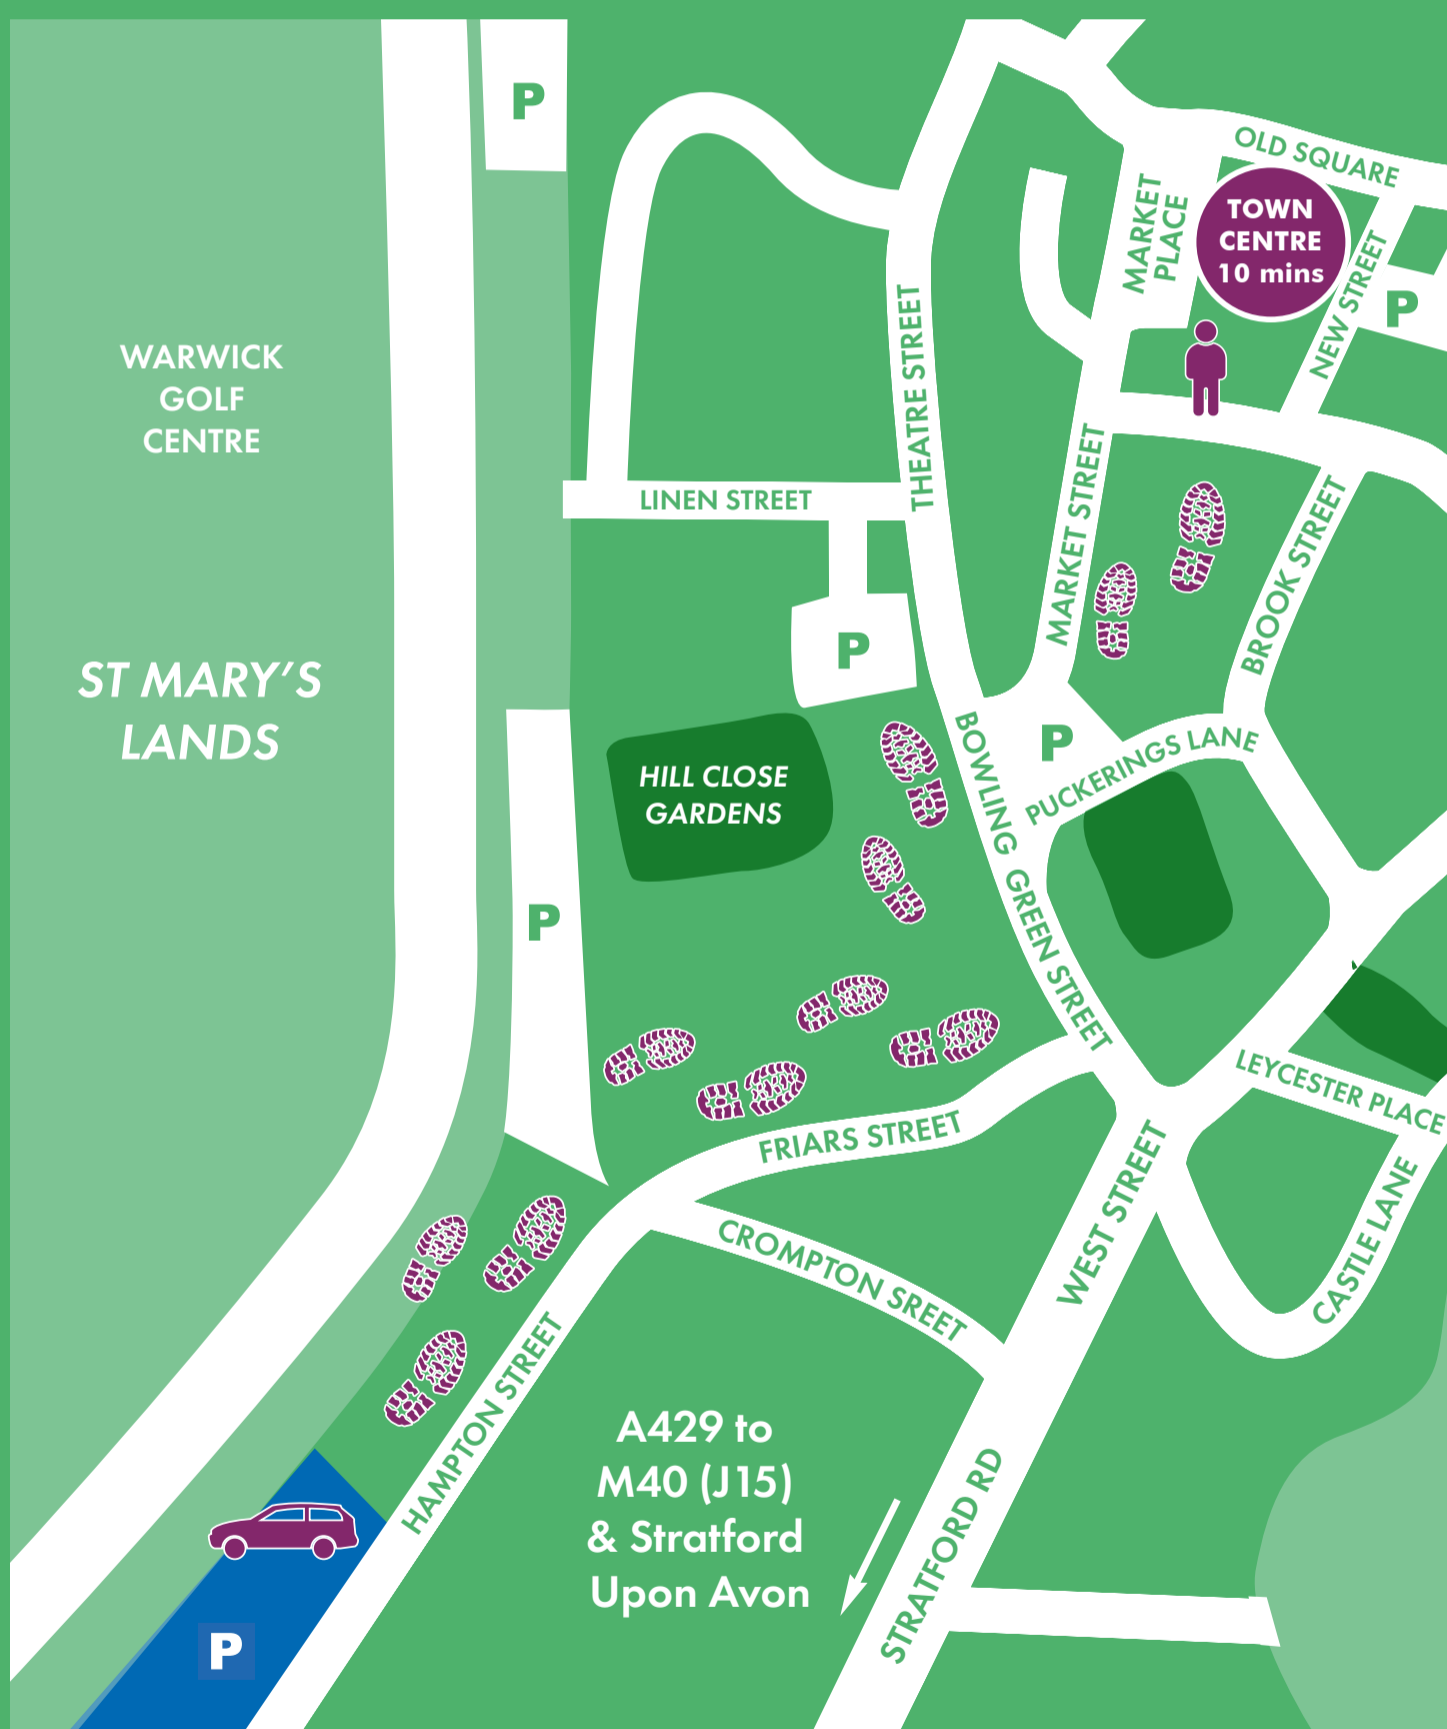

Park all day for £1

Hampton Road Car Park,
Warwick CV34 6JP

Find out more at www.warwickdc.gov.uk/linenstreetcarpark

www.warwickdc.gov.uk

Choose how
you move
Active travel
in Coventry &
Warwickshire