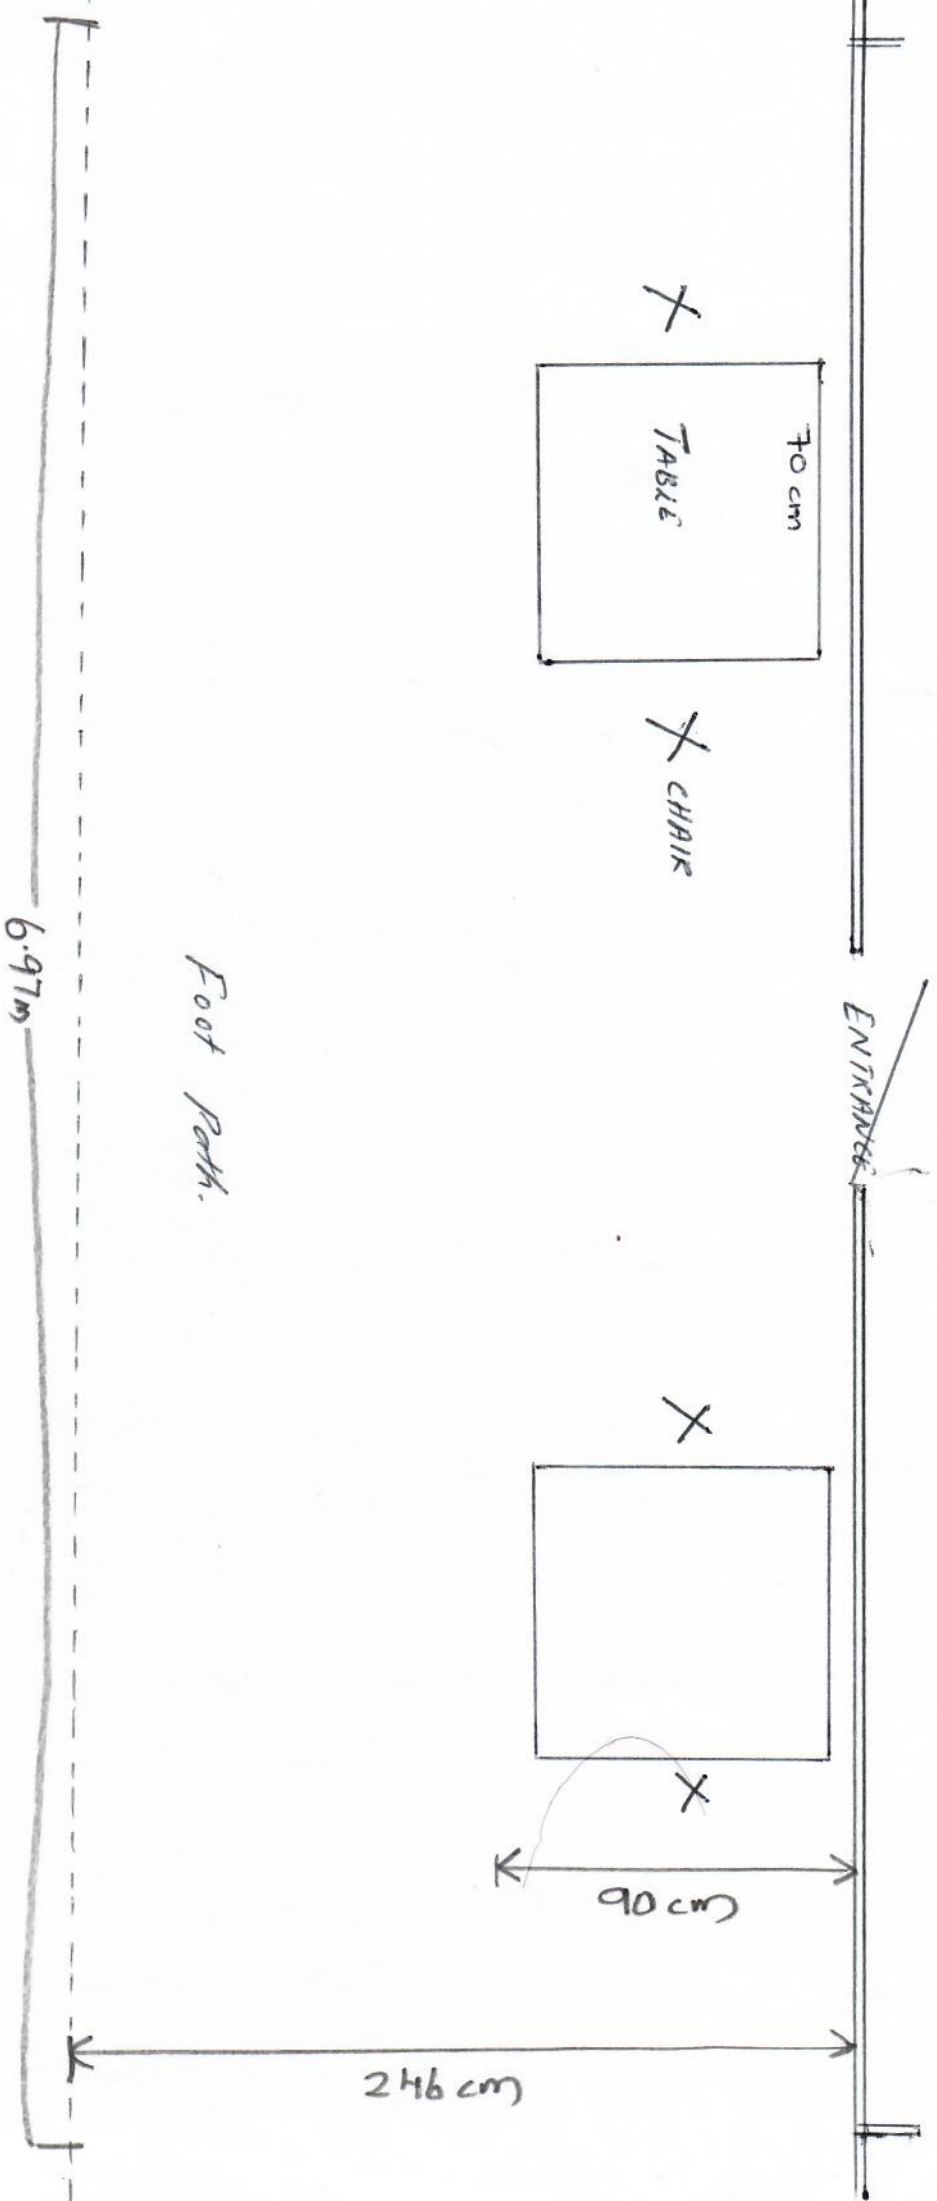

Shayal

42

Regent Street, Leamington Spa, CV32 5EG

Tables x 2 Numbers
Chairs x 4 Numbers

Foot Path.

246 cm

6.97m

70 cm

90 cm

ENTRANCE

TABLE

CHAIR

X

X

X

X