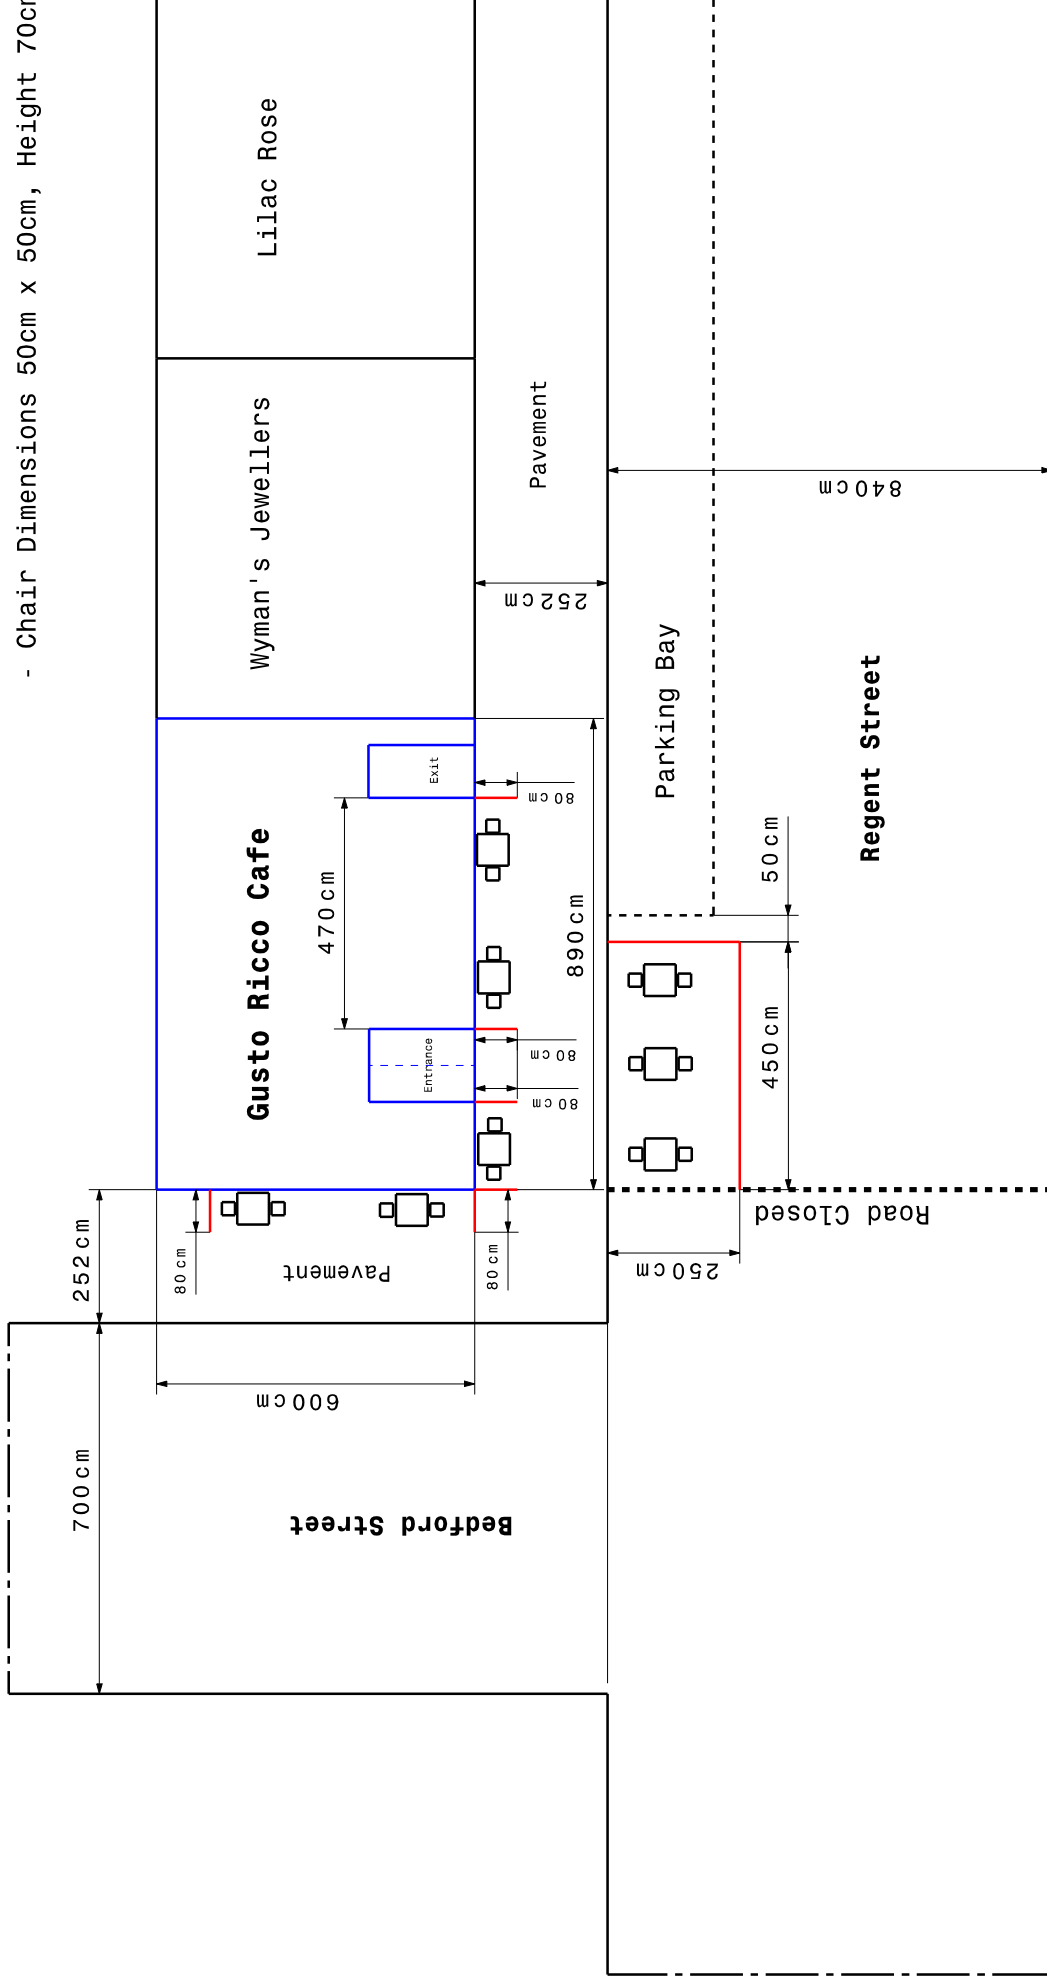

**Notes:**

- Table Dimensions 60cm x 60cm, Height 73cm
- Chair Dimensions 50cm x 50cm, Height 70cm

**Gusto Ricco Cafe**  
**Pavement Licence Plan and Layout**