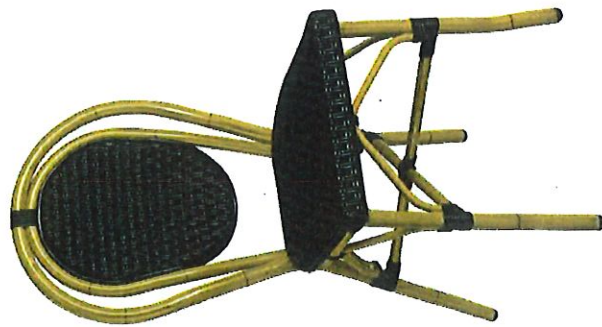

CHAIR

Description:  
560 X 560mm footprint outdoor  
aluminium & faux rattan weave  
chair in black

TABLE

Description:  
600mm brass ringed black laminate  
table top with French antique style base

CAFFÈ  
**NERO**