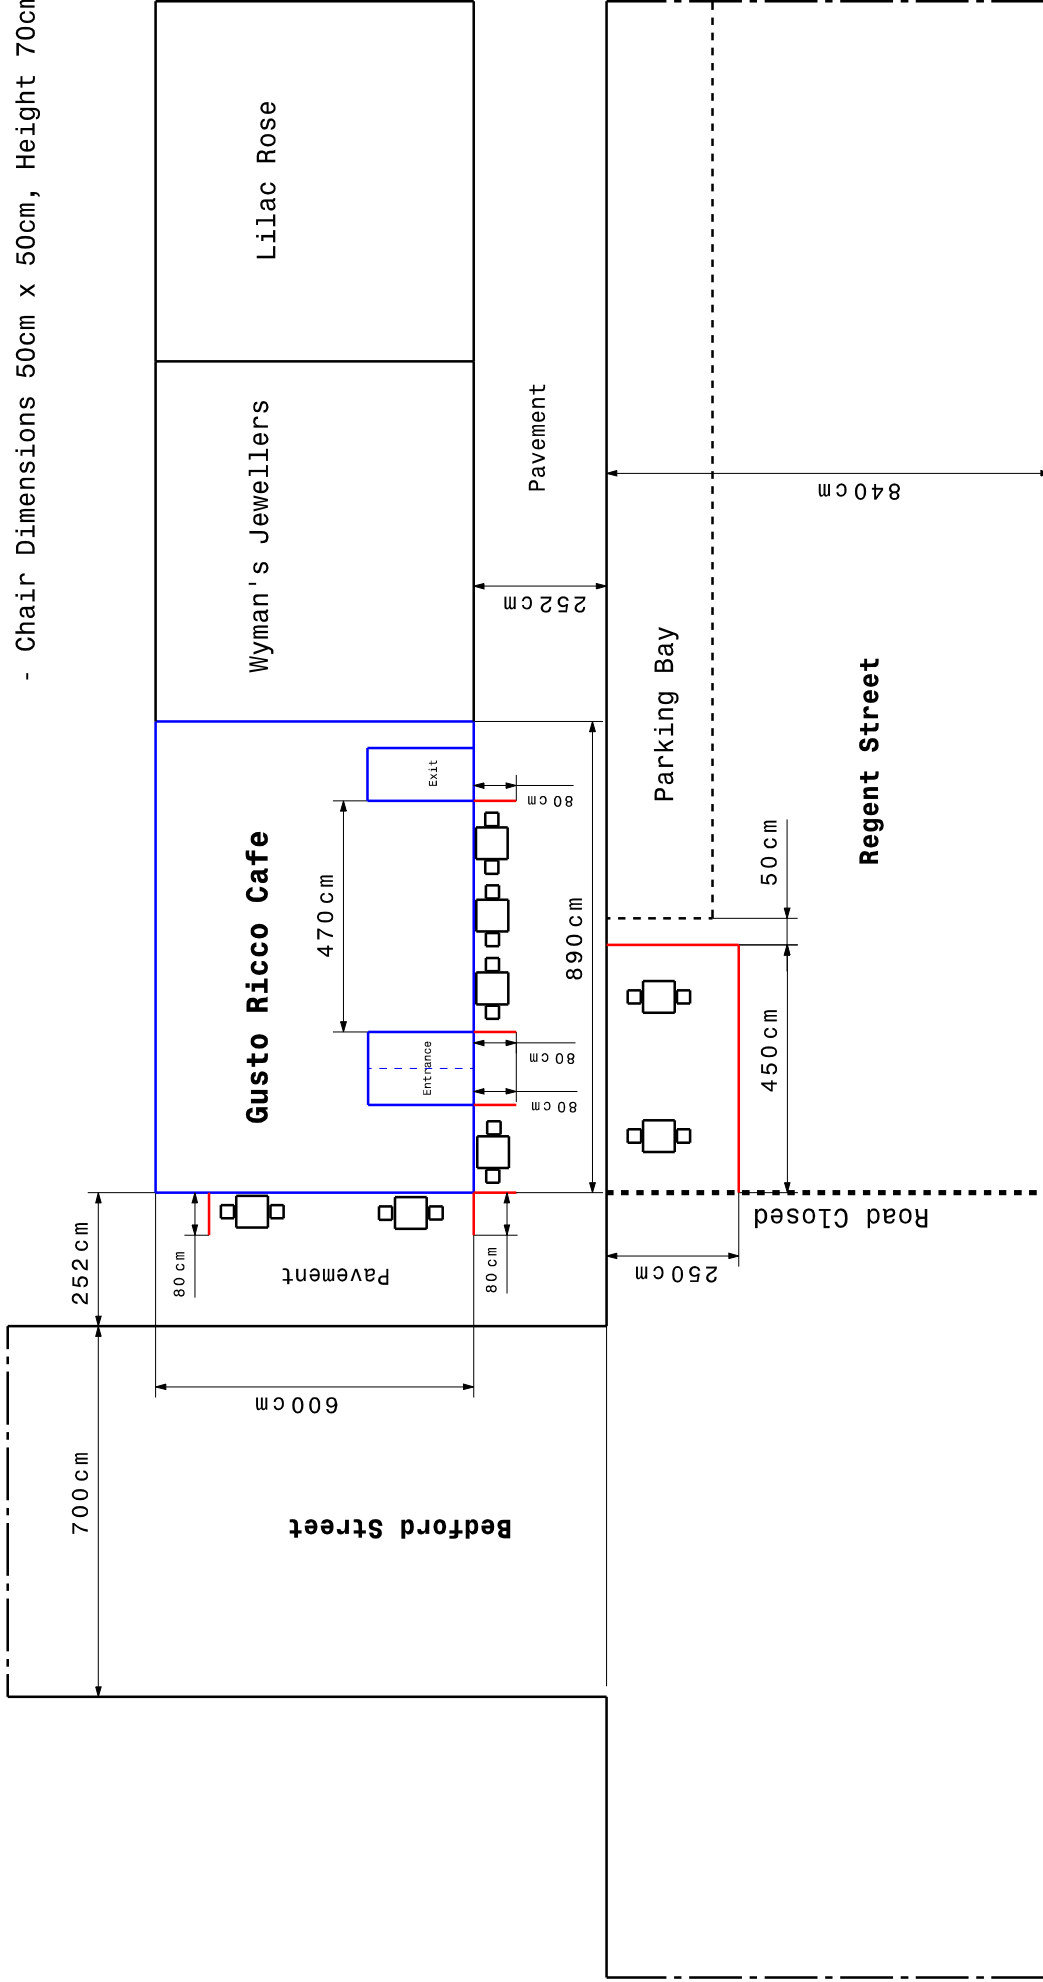

**Notes:**

- Table Dimensions 60cm x 60cm, Height 73cm
- Chair Dimensions 50cm x 50cm, Height 70cm

**Gusto Ricco Cafe  
Pavement Licence Plan and Layout**