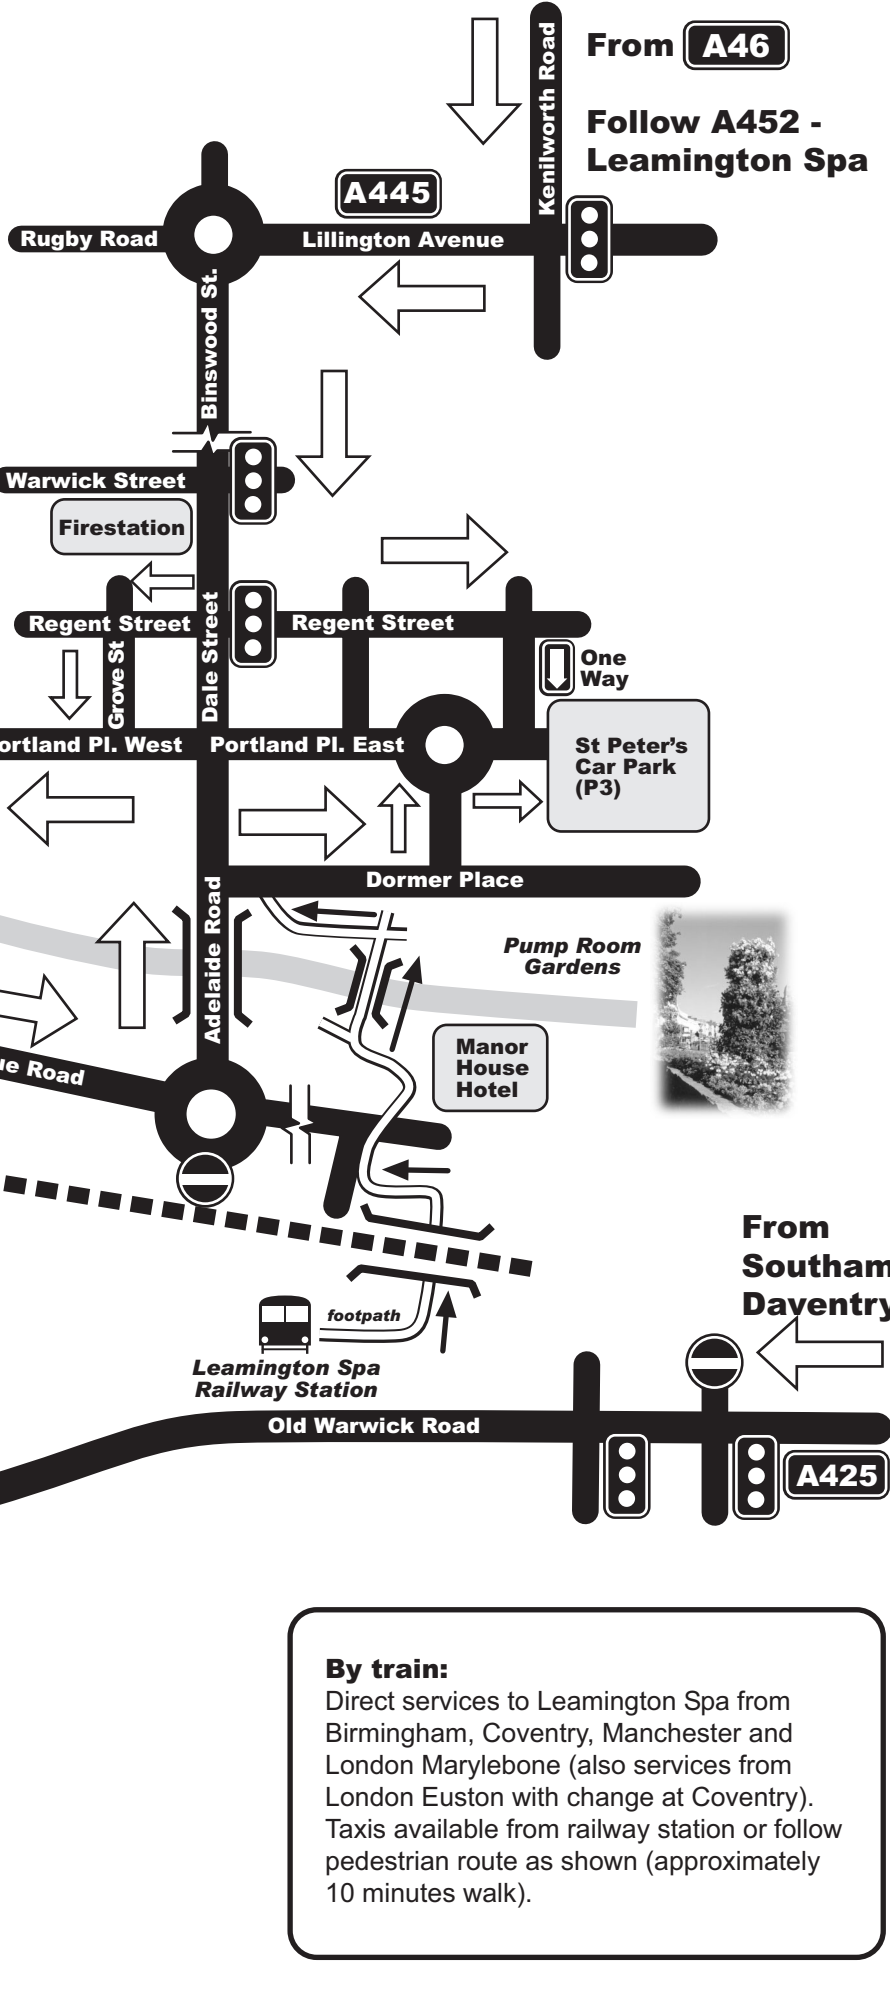

Riverside House
Milverton Hill
Leamington Spa

How to find us

By road:

Follow street directions as shown. Visitor parking available at Riverside House or, alternatively, use St Peter's car park (referenced on direction signs as P3) and exit alongside vehicle entrance (approx. 5 minutes walk).

Access restrictions in force between Dale Street and Portland Place East/West

* No right turn for vehicles from Dale Street (either direction)

* No direct vehicular access between Portland Place East and Portland Place West across Dale Street.

By train:
Direct services to Leamington Spa from Birmingham, Coventry, Manchester and London Marylebone (also services from London Euston with change at Coventry). Taxis available from railway station or follow pedestrian route as shown (approximately 10 minutes walk).

From M40 - exit at Junction 13 (northbound) or 14 (southbound) and follow A452 - Leamington Spa