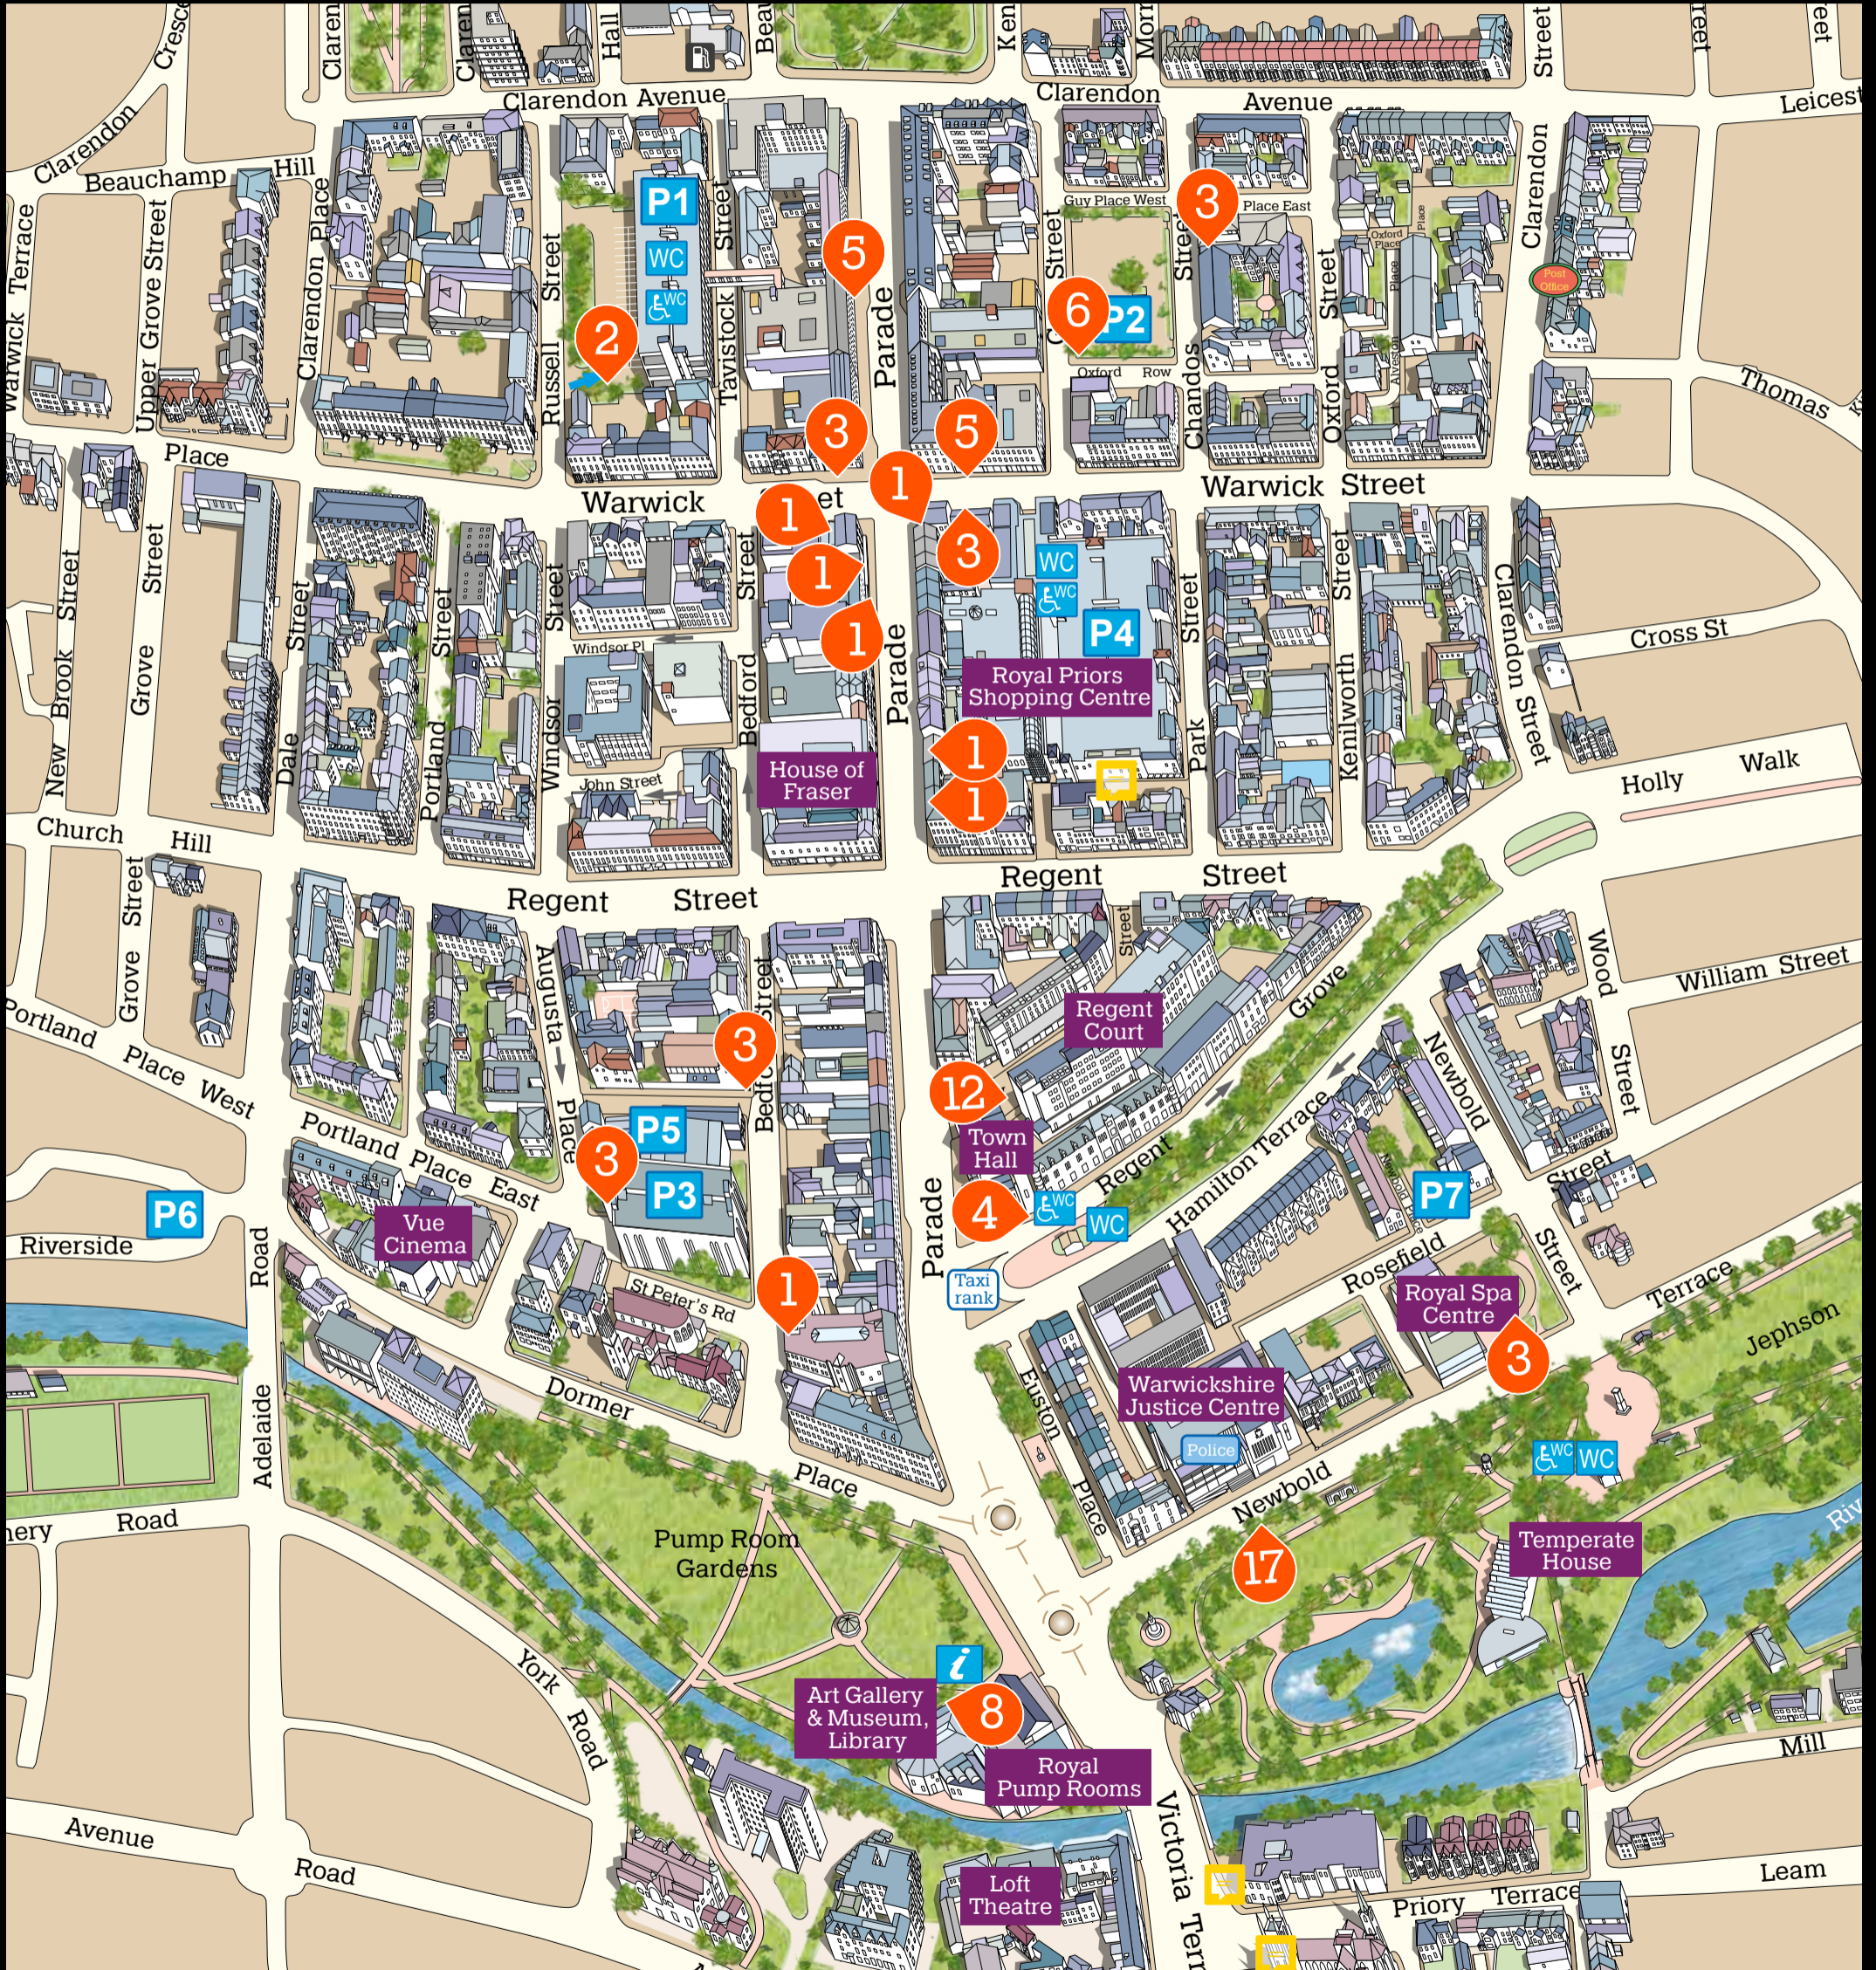

Royal
Leamington
Spa

CYCLE PARKING LOCATIONS

indicates the location and number of Sheffield Cycle Stands. Each stand can accommodate up to two bikes.

www.bidleamington.com

shakespeares-england.co.uk

www.warwickdc.gov.uk