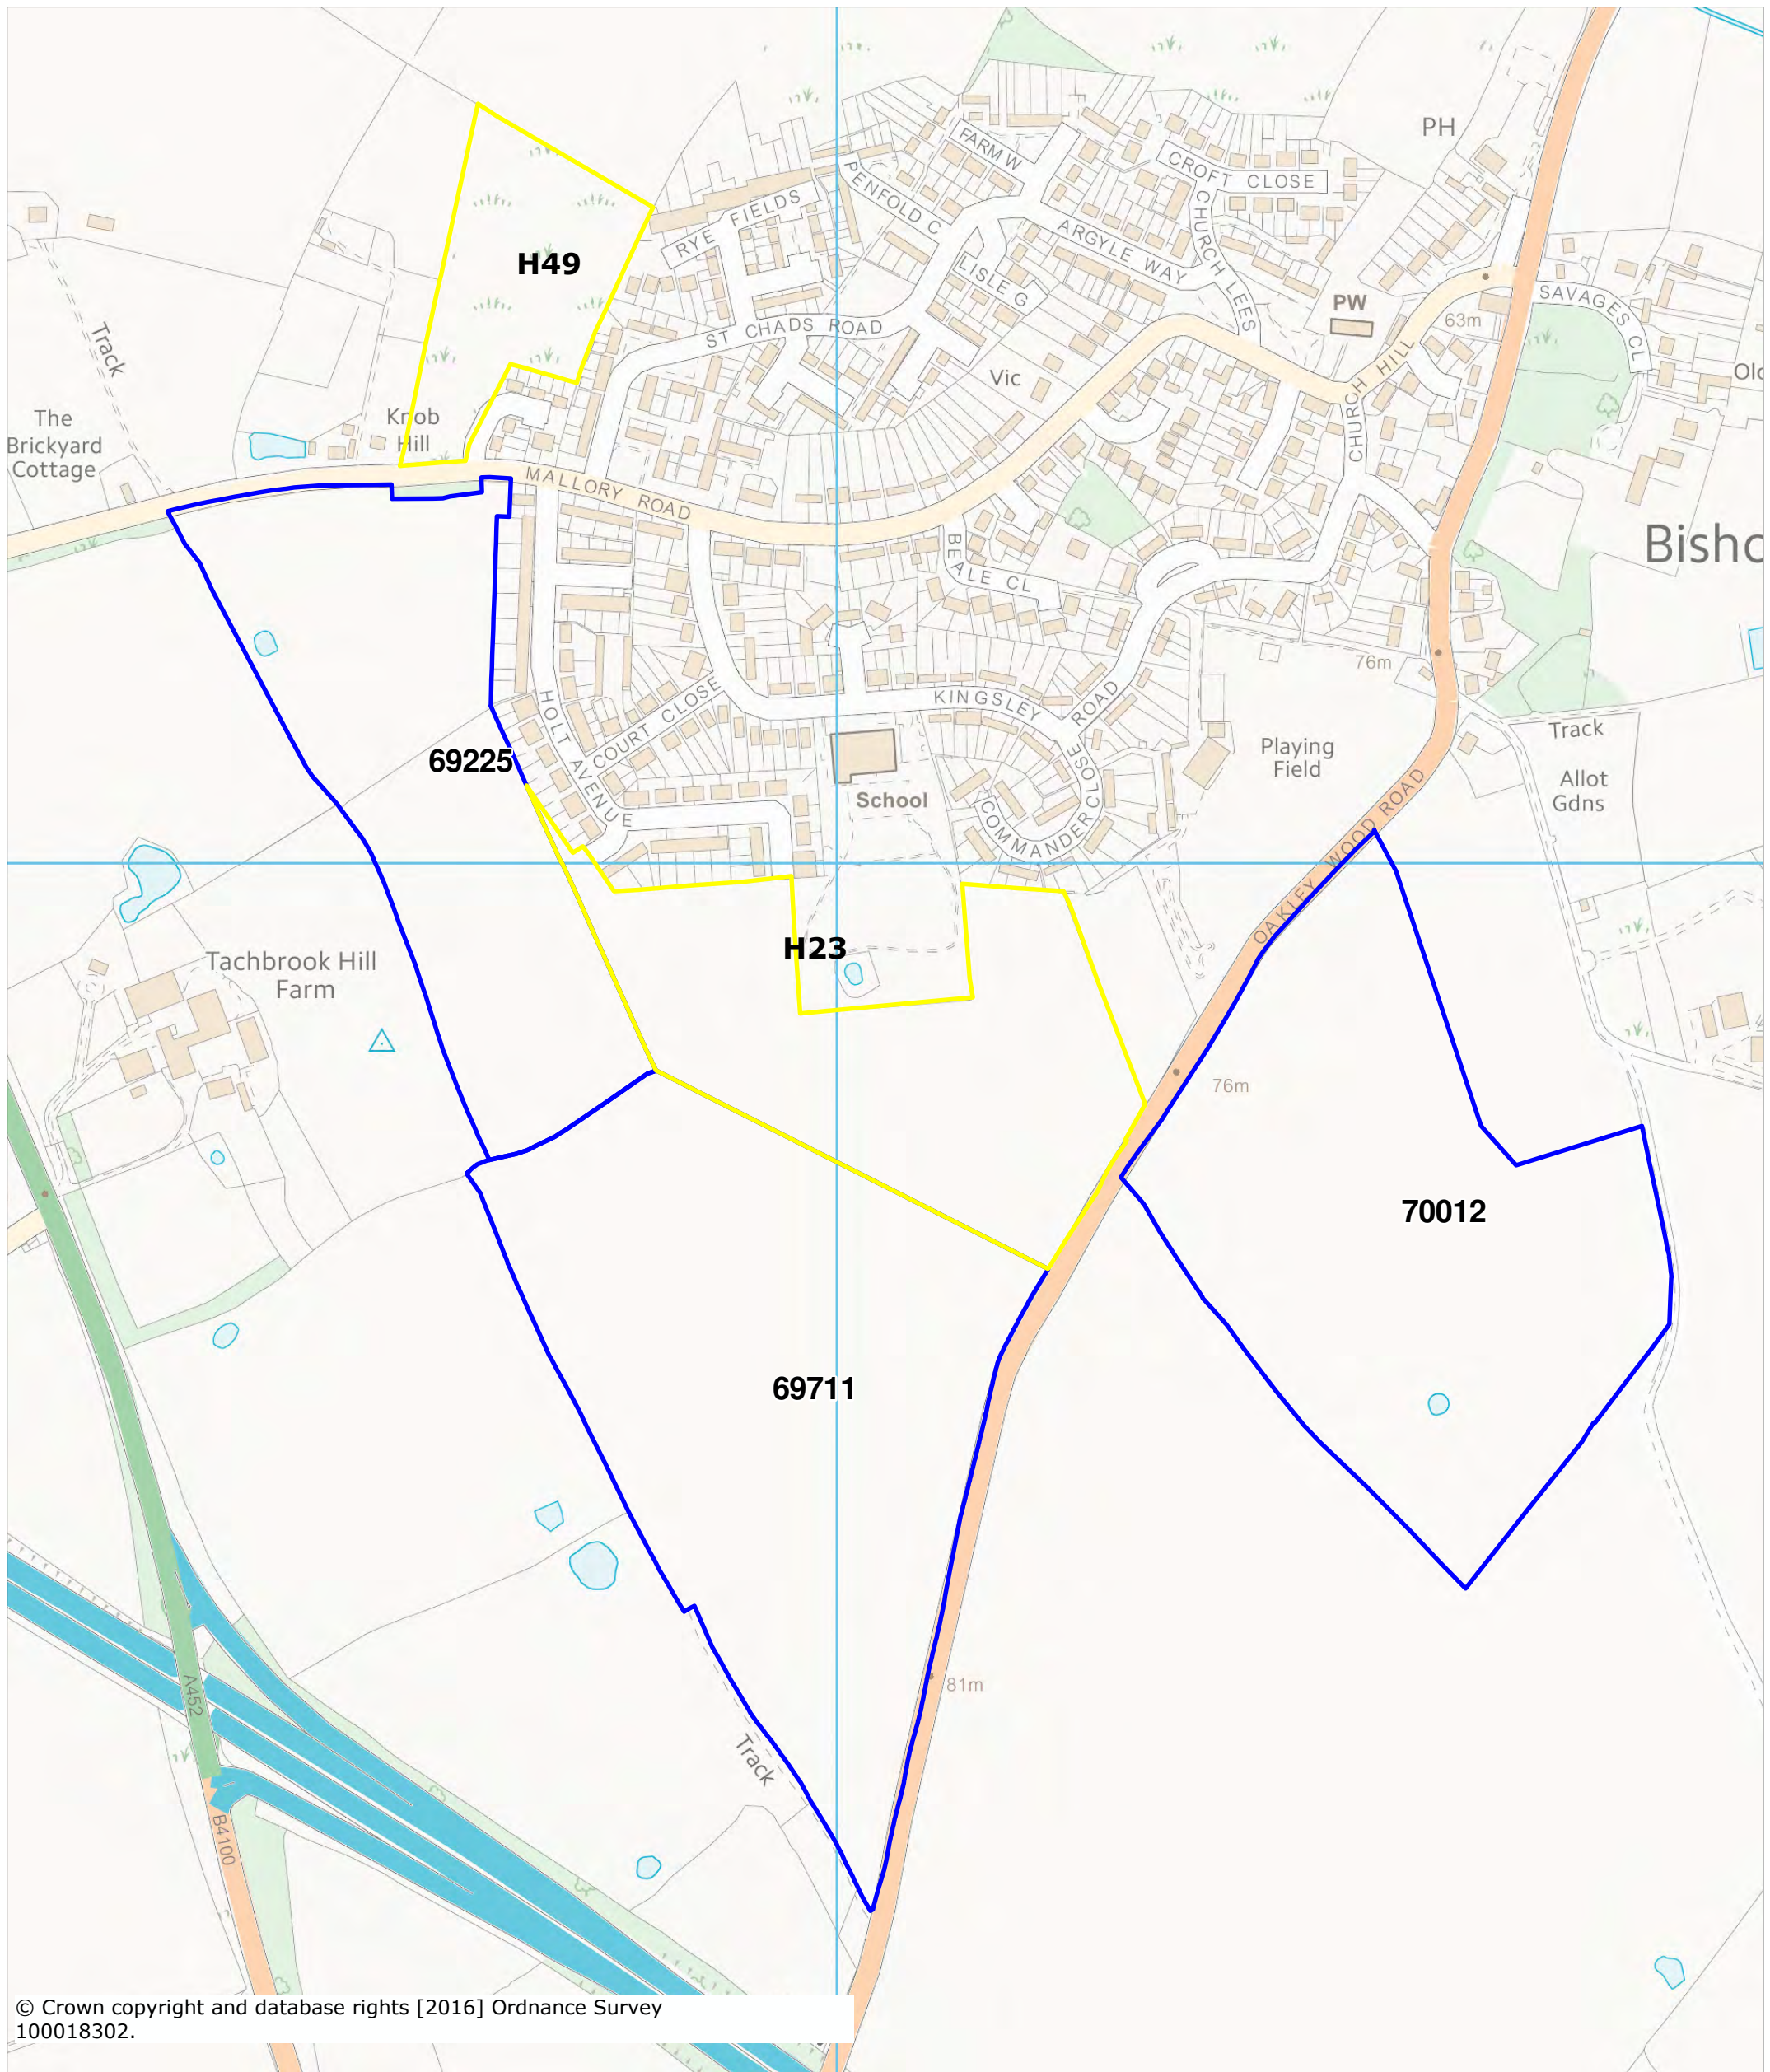

Key

- SHLAA
- Omission Sites - Baddesley Clinton

Baddesley Clinton Sites

Key

- SHLAA
- WDLP - Housing Allocations (DS11)
- Omission Sites - Baginton
- Allocated Sites - Baginton

Baginton Sites

Key

- WDLP - Housing Allocations (DS11)
- SHLAA
- Allocated Sites - Barford
- Omission Sites - Barford

Barford Sites

Key

- SHLAA
- WDLP - Housing Allocations (DS11)
- Omission Sites - Burton Green
- Allocated Sites - Burton Green

Burton Green Sites

Key

SHLAA	WDLP - Housing Allocations (DS11)
 Omission Sites - Bishops Tachbrook	 Allocated Sites - Bishops Tachbrook

Bishops Tachbrook Sites

© Crown copyright and database rights [2016] Ordnance Survey 100018302.

Key

- WDLP - Housing Allocations (DS11)
- SHLAA
- Allocated Sites - Cubbington
- Omission Sites - Cubbington

Cubbington Sites

© Crown copyright and database rights [2016] Ordnance Survey 100018302.

Key

- WDLP - Housing Allocations (DS11)
- Allocated Sites - Hampton Magna & Budbrooke
- SHLAA
- Omission Sites - Hampton Magna & Budbrooke