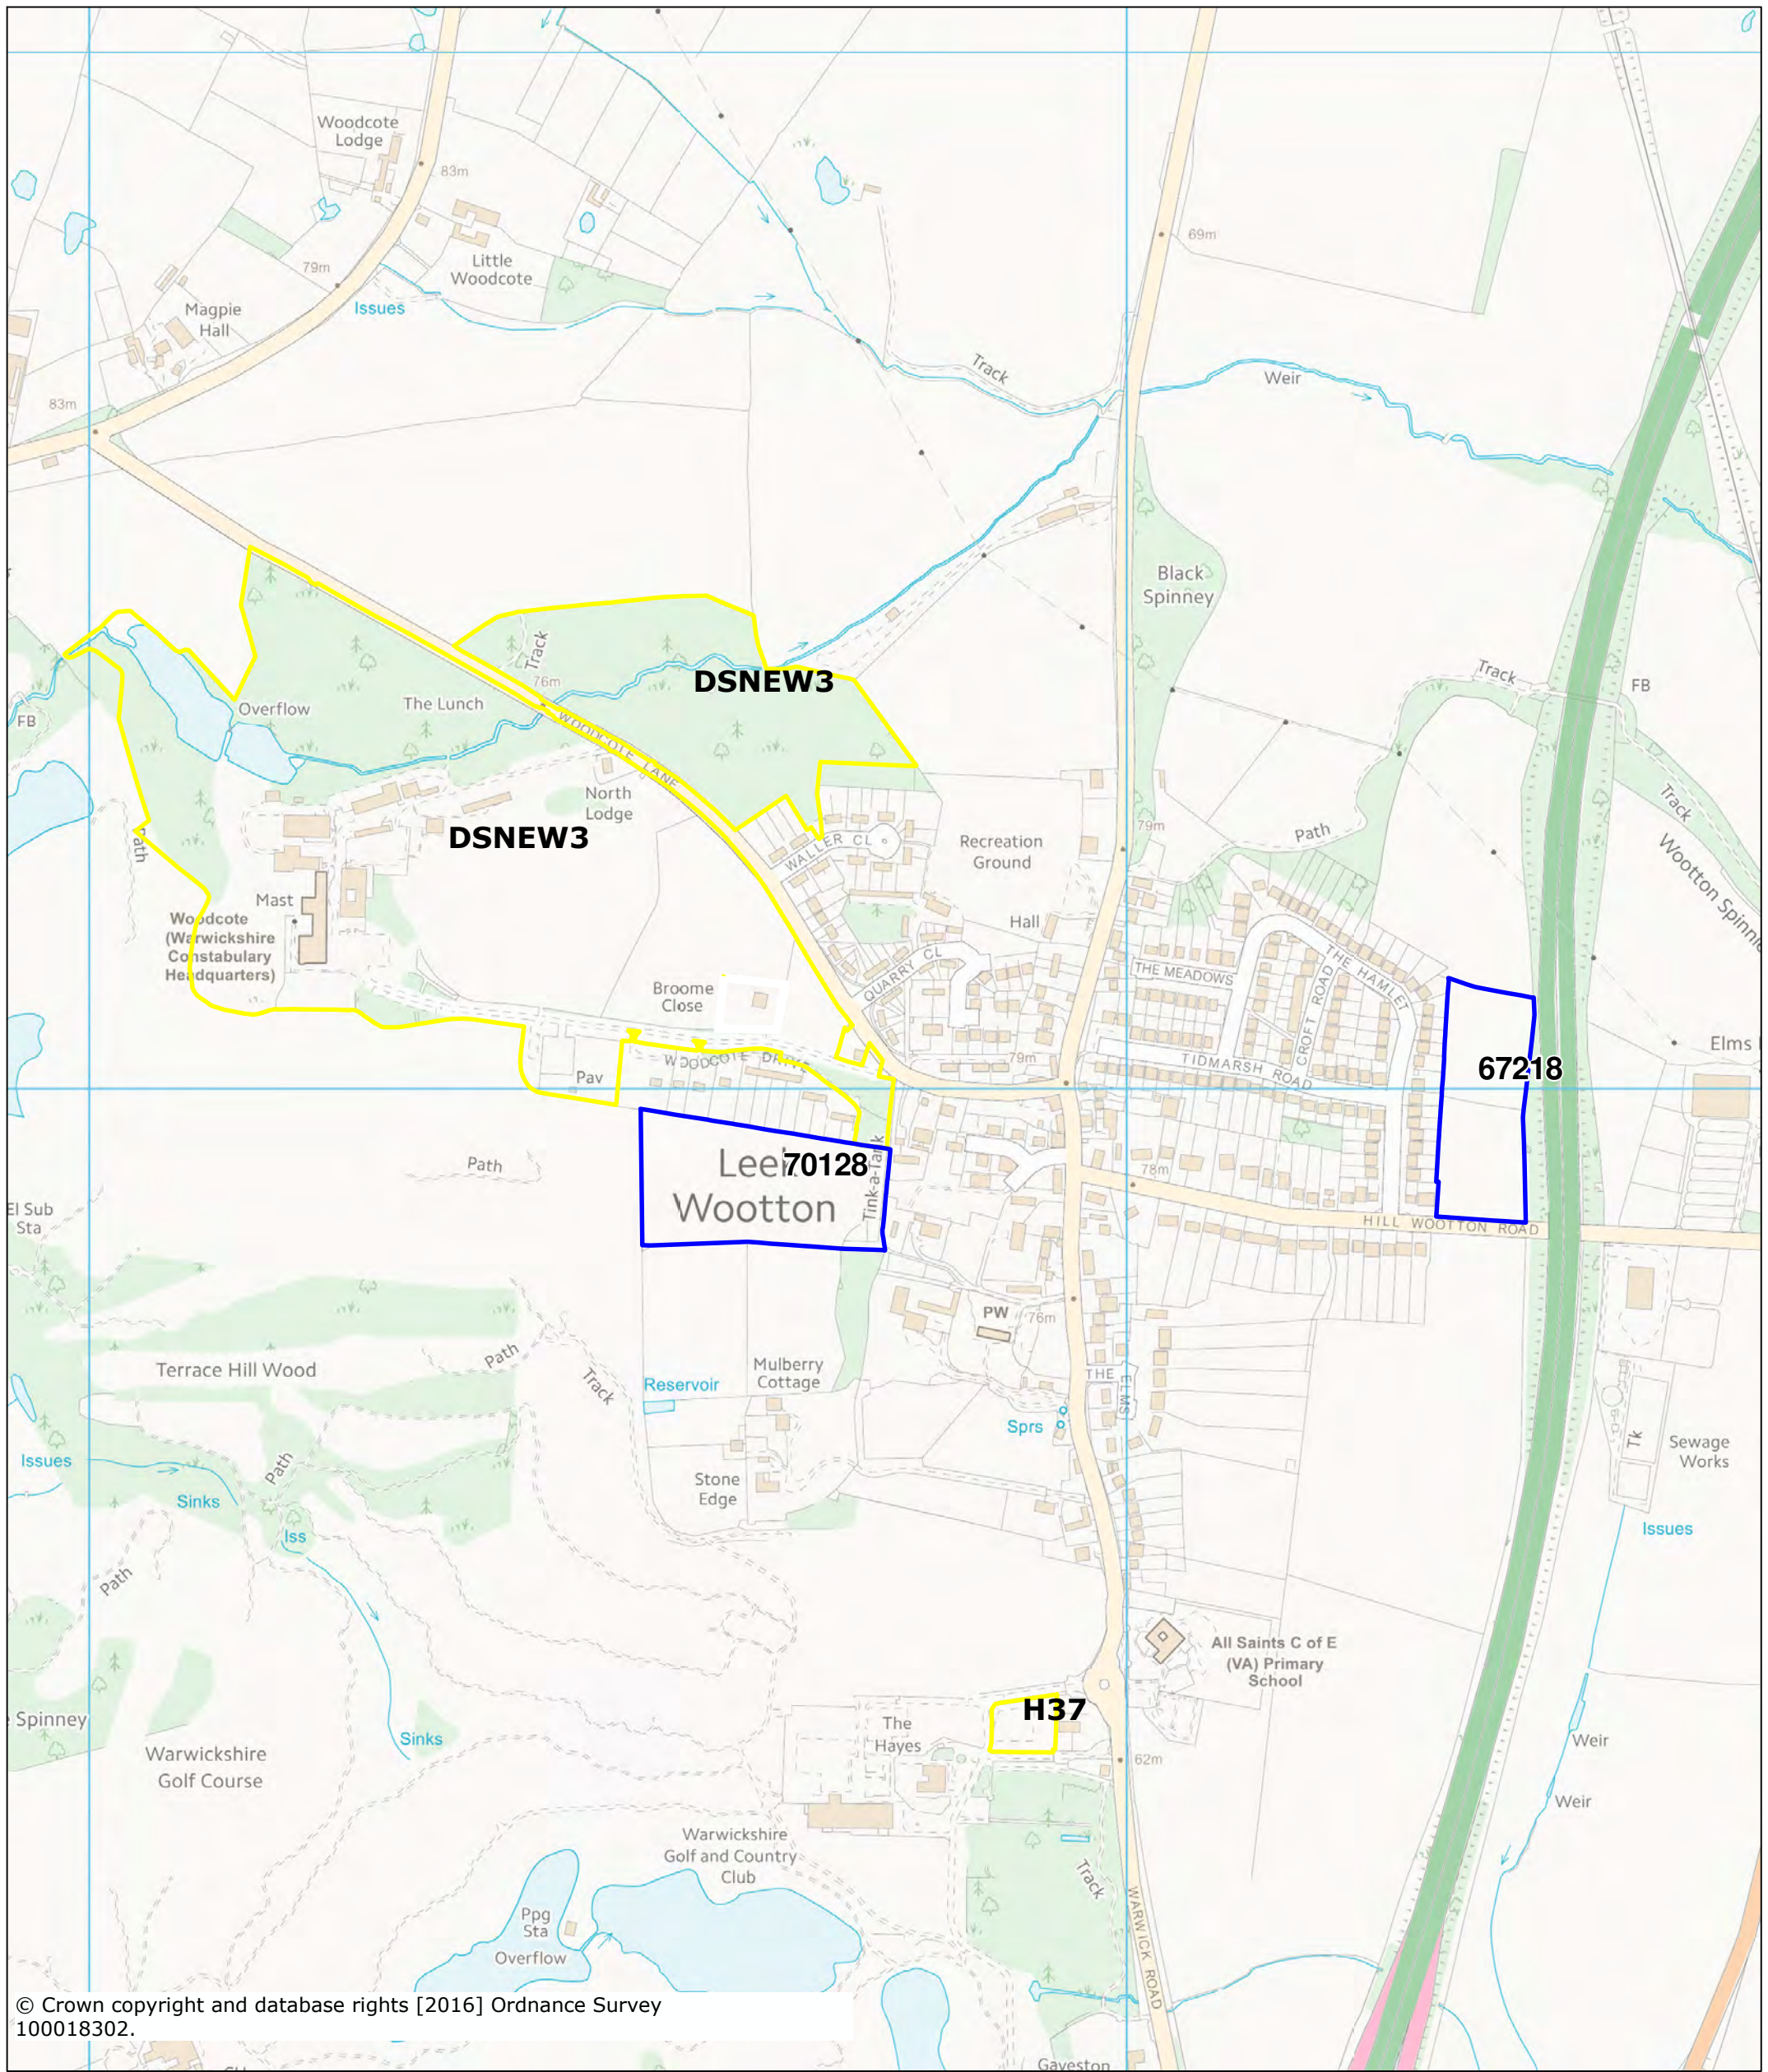

Key

- SHLAA
- Omission Sites - Baddesley Clinton

Baddesley Clinton Sites

Key

- SHLAA
- WDLP - Housing Allocations (DS11)
- Omission Sites - Baginton
- Allocated Sites - Baginton

Baginton Sites

Key

- WDLP - Housing Allocations (DS11)
- SHLAA
- Allocated Sites - Barford
- Omission Sites - Barford

Kingswood Sites

© Crown copyright and database rights [2016] Ordnance Survey 100018302.

Key

- WDLP - Housing Allocations (DS11)
- SHLAA
- Allocated Sites - Leek Wootton
- Omission Sites - Leek Wootton

Leek Wootton Sites