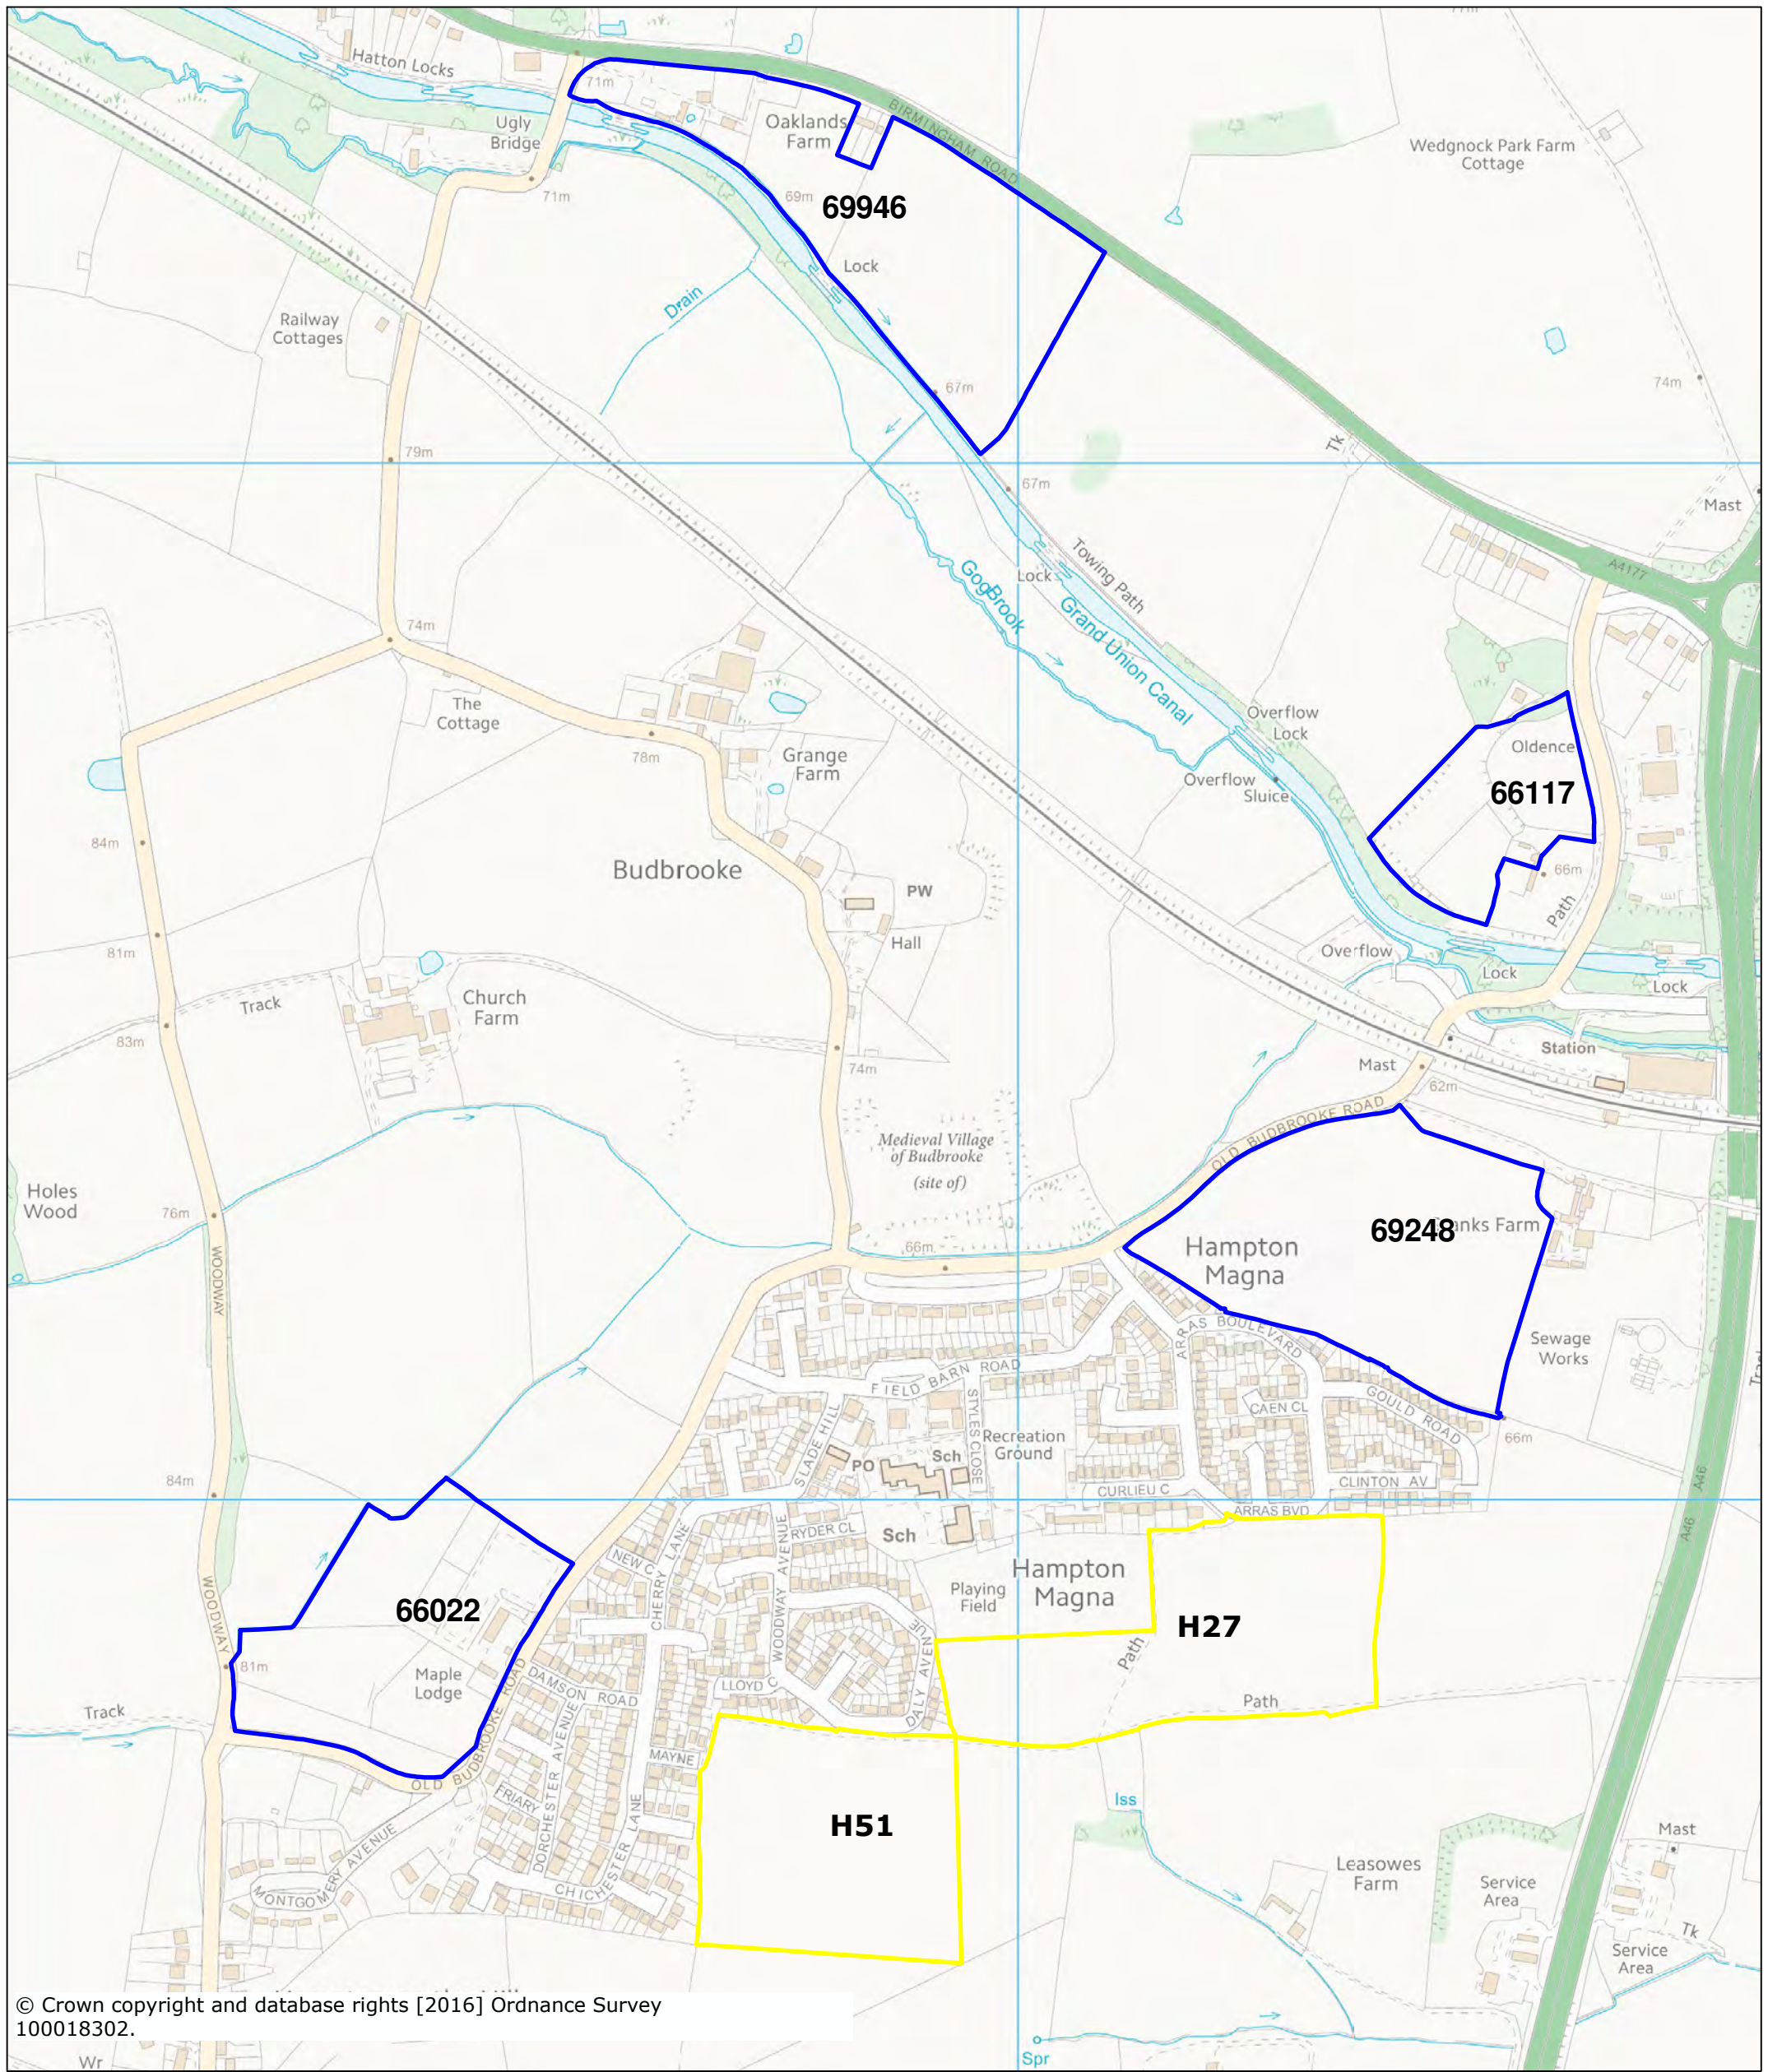

Key

- SHLAA
- Omission Sites - Baddesley Clinton

Baddesley Clinton Sites

Key

- SHLAA
- WDLP - Housing Allocations (DS11)
- Omission Sites - Baginton
- Allocated Sites - Baginton

Baginton Sites

Key

- WDLP - Housing Allocations (DS11)
- SHLAA
- Allocated Sites - Barford
- Omission Sites - Barford

Barford Sites

Key

- SHLAA
- WDLP - Housing Allocations (DS11)
- Omission Sites - Burton Green
- Allocated Sites - Burton Green

Burton Green Sites

Key

SHLAA	WDLP - Housing Allocations (DS11)
 Omission Sites - Bishops Tachbrook	 Allocated Sites - Bishops Tachbrook

Bishops Tachbrook Sites

© Crown copyright and database rights [2016] Ordnance Survey 100018302.

Key

- WDLP - Housing Allocations (DS11)
- SHLAA
- Allocated Sites - Cubbington
- Omission Sites - Cubbington

Cubbington Sites

© Crown copyright and database rights [2016] Ordnance Survey 100018302.

Key

- WDLP - Housing Allocations (DS11)
- Allocated Sites - Hampton Magna & Budbrooke
- SHLAA
- Omission Sites - Hampton Magna & Budbrooke