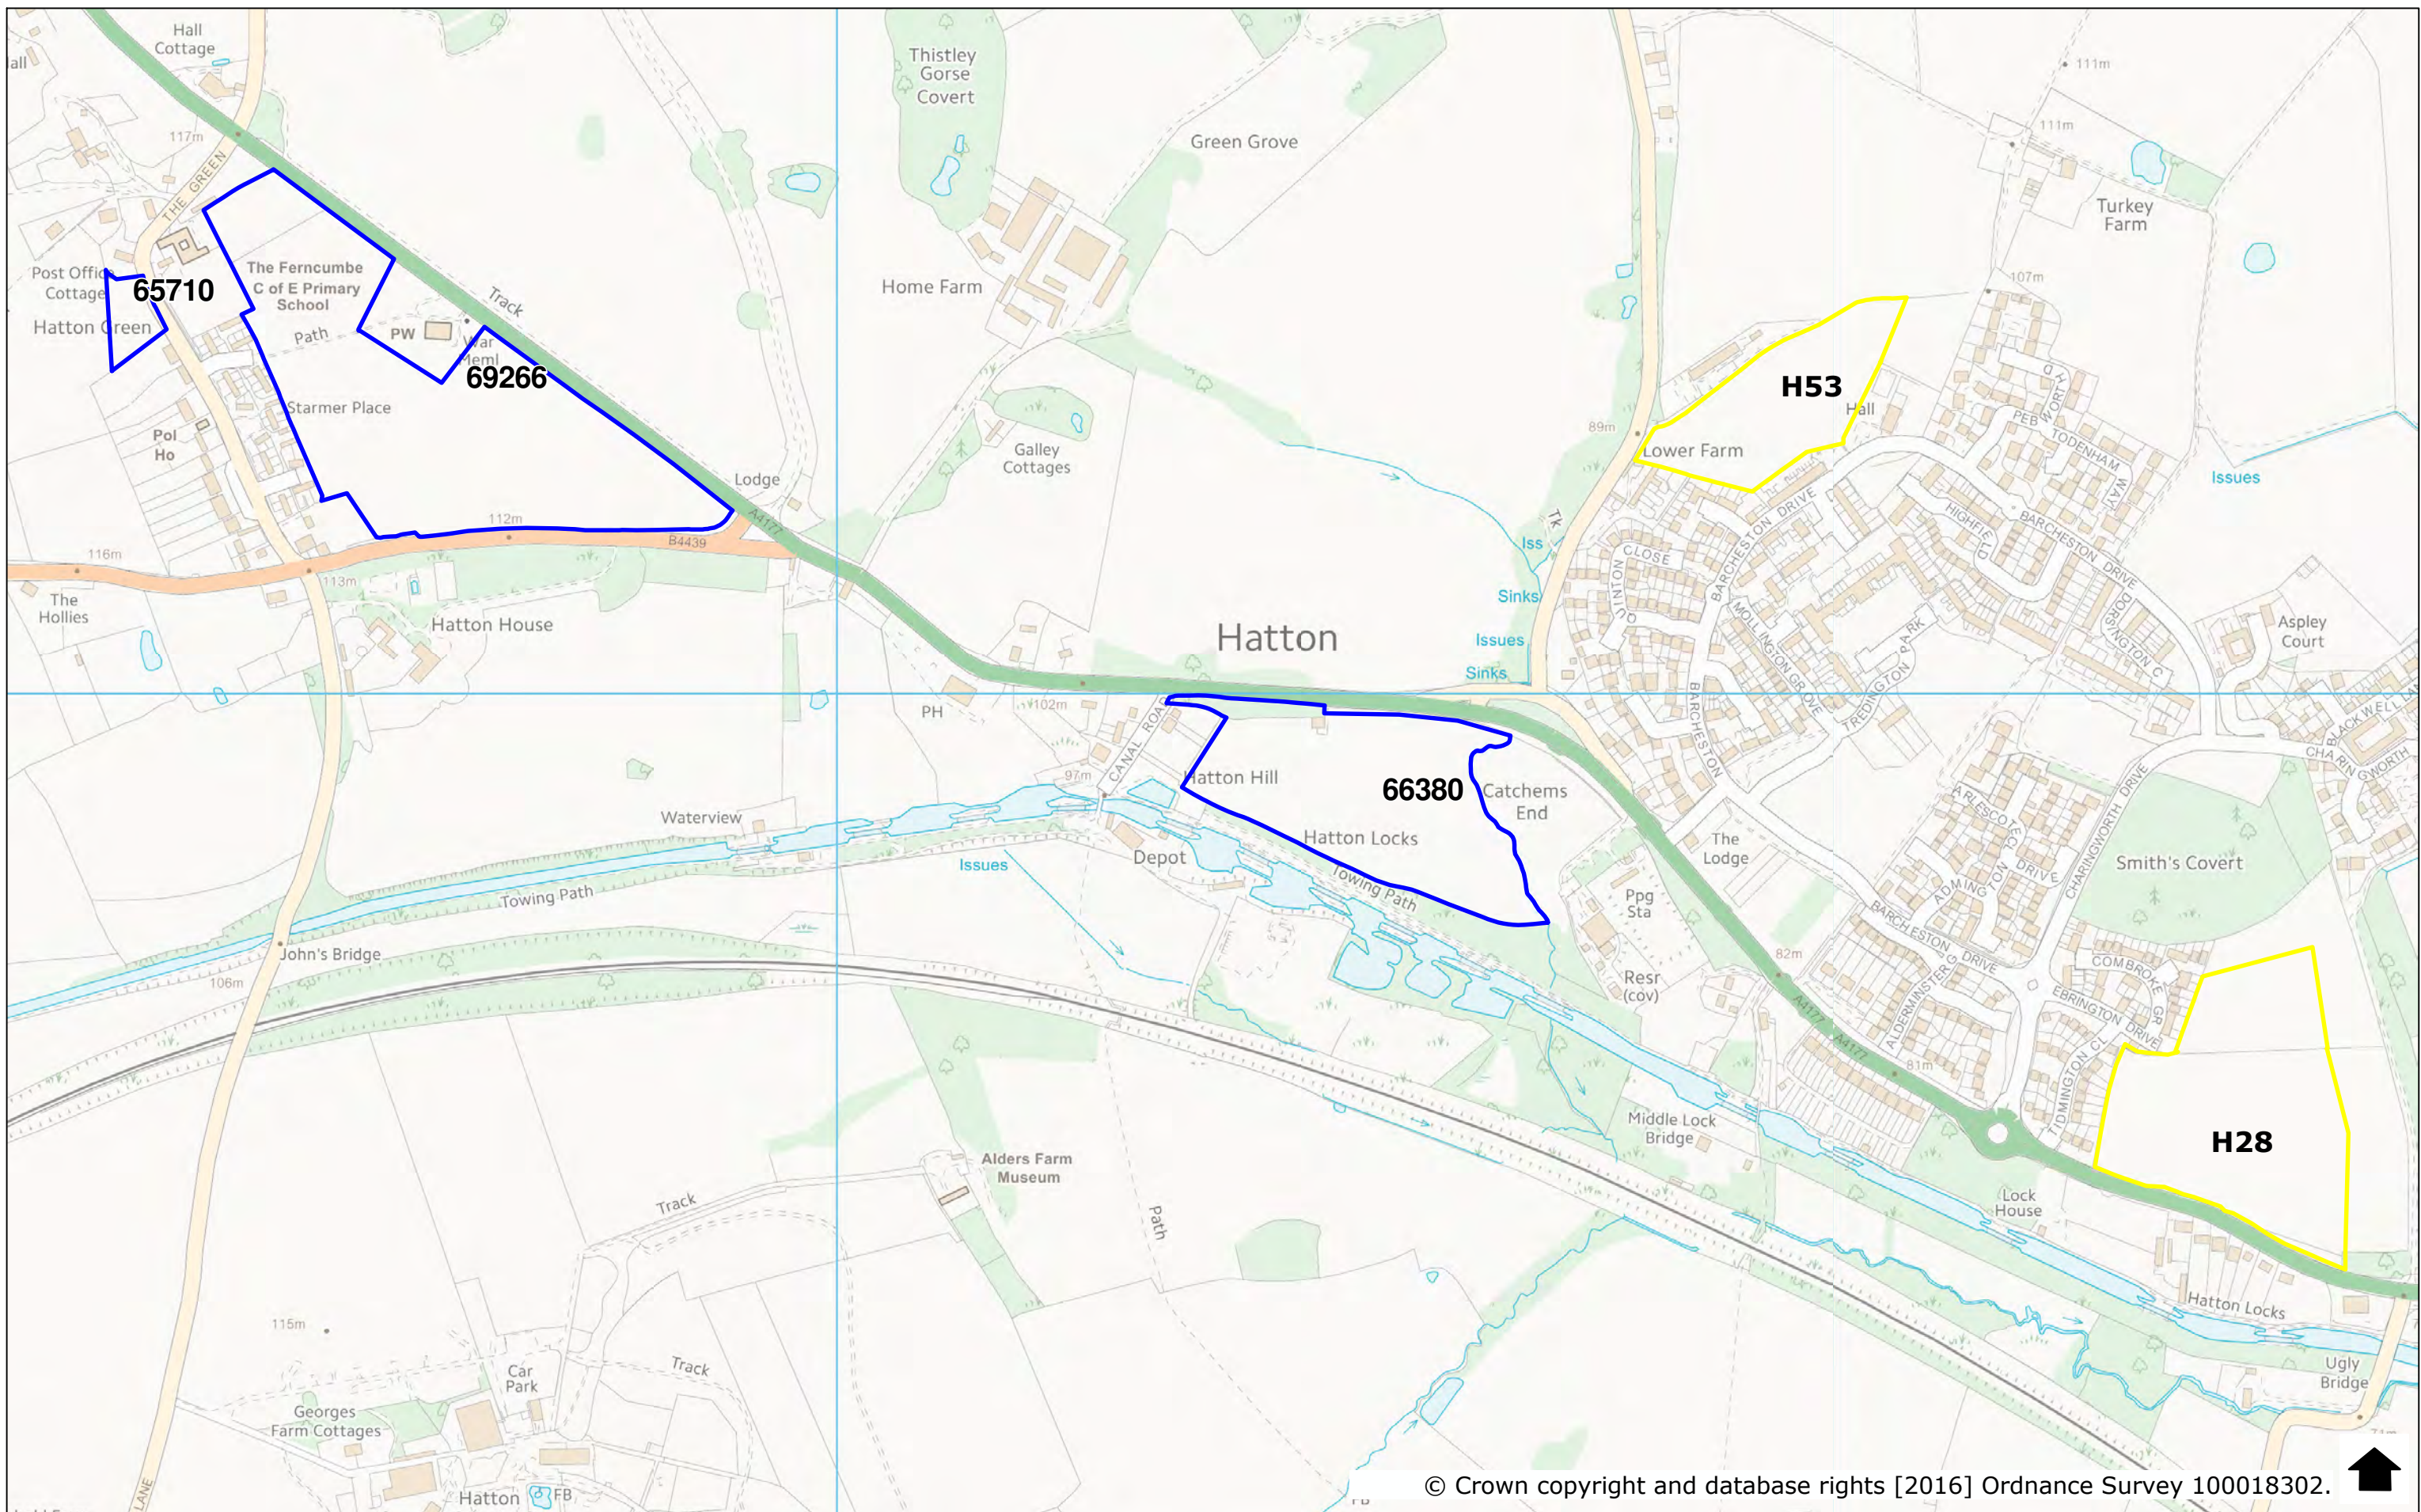

Bishops Tachbrook Sites

© Crown copyright and database rights [2016] Ordnance Survey 100018302.

Key

- WDLP - Housing Allocations (DS11)
- SHLAA
- Allocated Sites - Cubbington
- Omission Sites - Cubbington

Cubbington Sites

© Crown copyright and database rights [2016] Ordnance Survey 100018302.

Key

- WDLP - Housing Allocations (DS11)
- Allocated Sites - Hampton Magna & Budbrooke
- SHLAA
- Omission Sites - Hampton Magna & Budbrooke

Hampton Magna & Budbrooke Sites

© Crown copyright and database rights [2016] Ordnance Survey 100018302. 

Key

WDLP - Housing Allocations (DS11)	SHLAA
 Allocated Sites - Hatton	 Omission Sites - Hatton

SP2466 1:6000 @
A3 13/07/2016