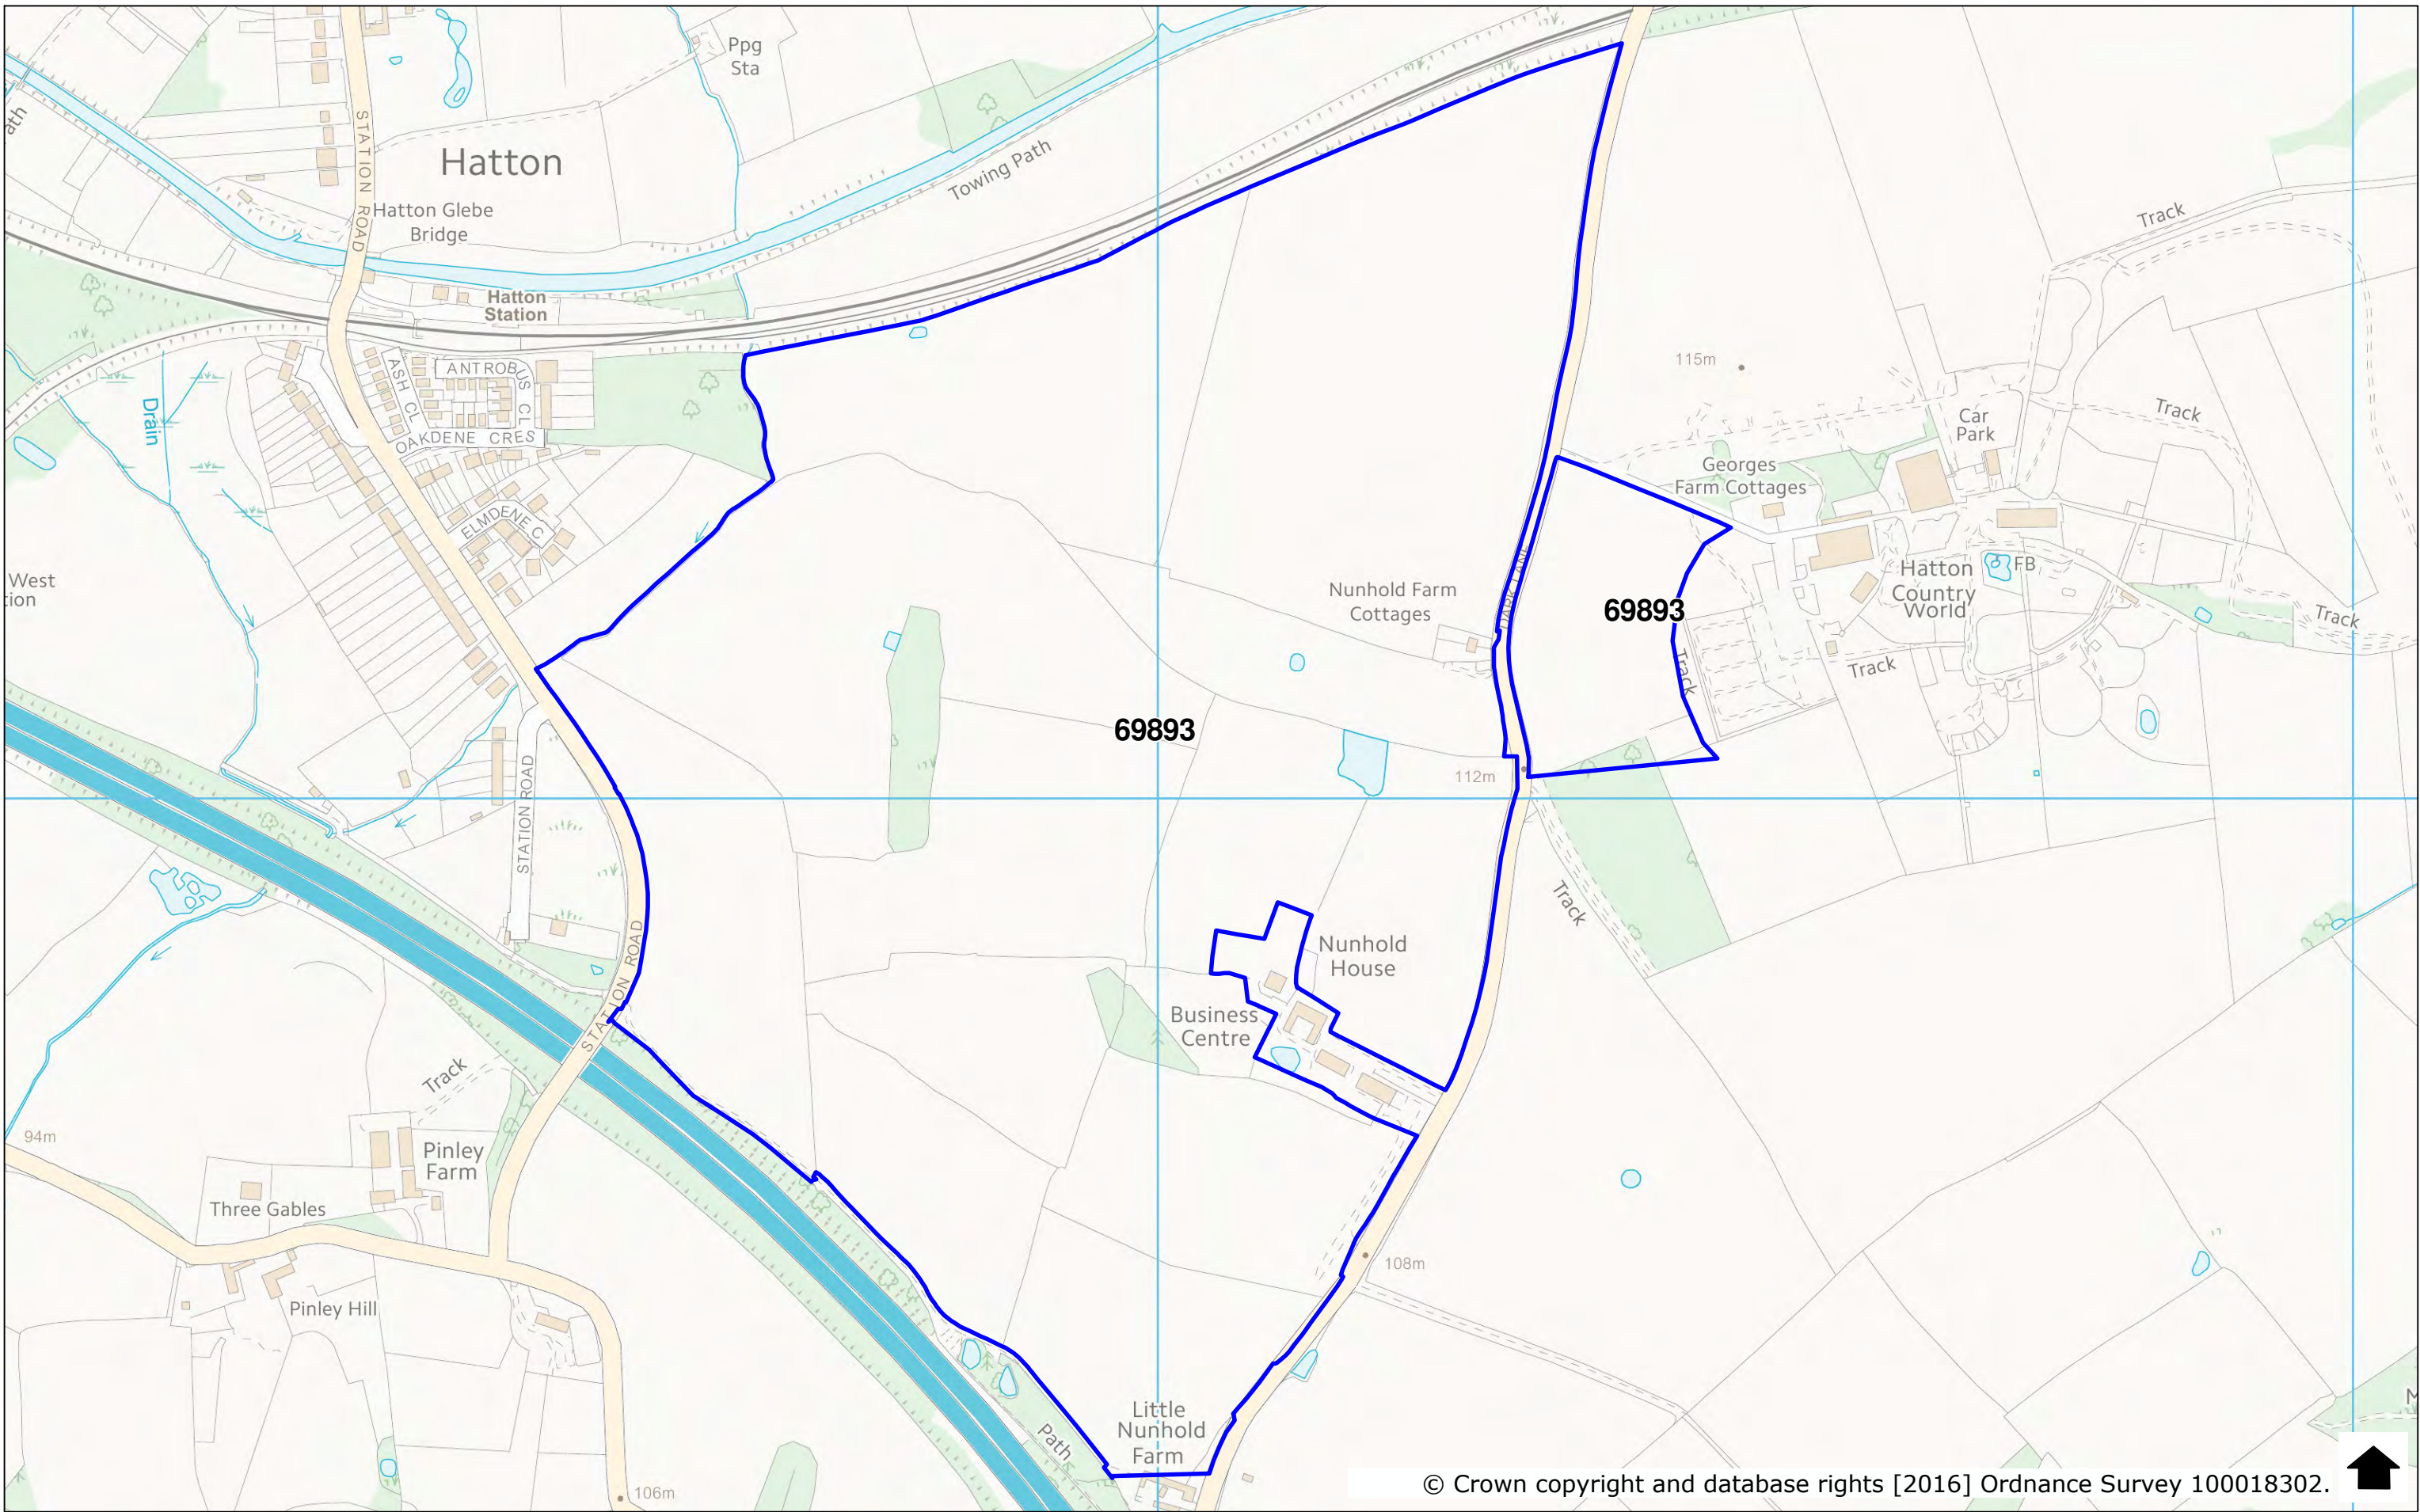

© Crown copyright and database rights [2016] Ordnance Survey 100018302.

Key

SHLAA
 Omission Sites - Shrewley

SP2366 1:5000 @
A3 14/07/2016

Scale
0 25 50 75 100 125 m

Shrewley Sites
Policy, Projects & Conservation
Development Services
sam.holder@warwickdc.gov.uk (01926 456330)