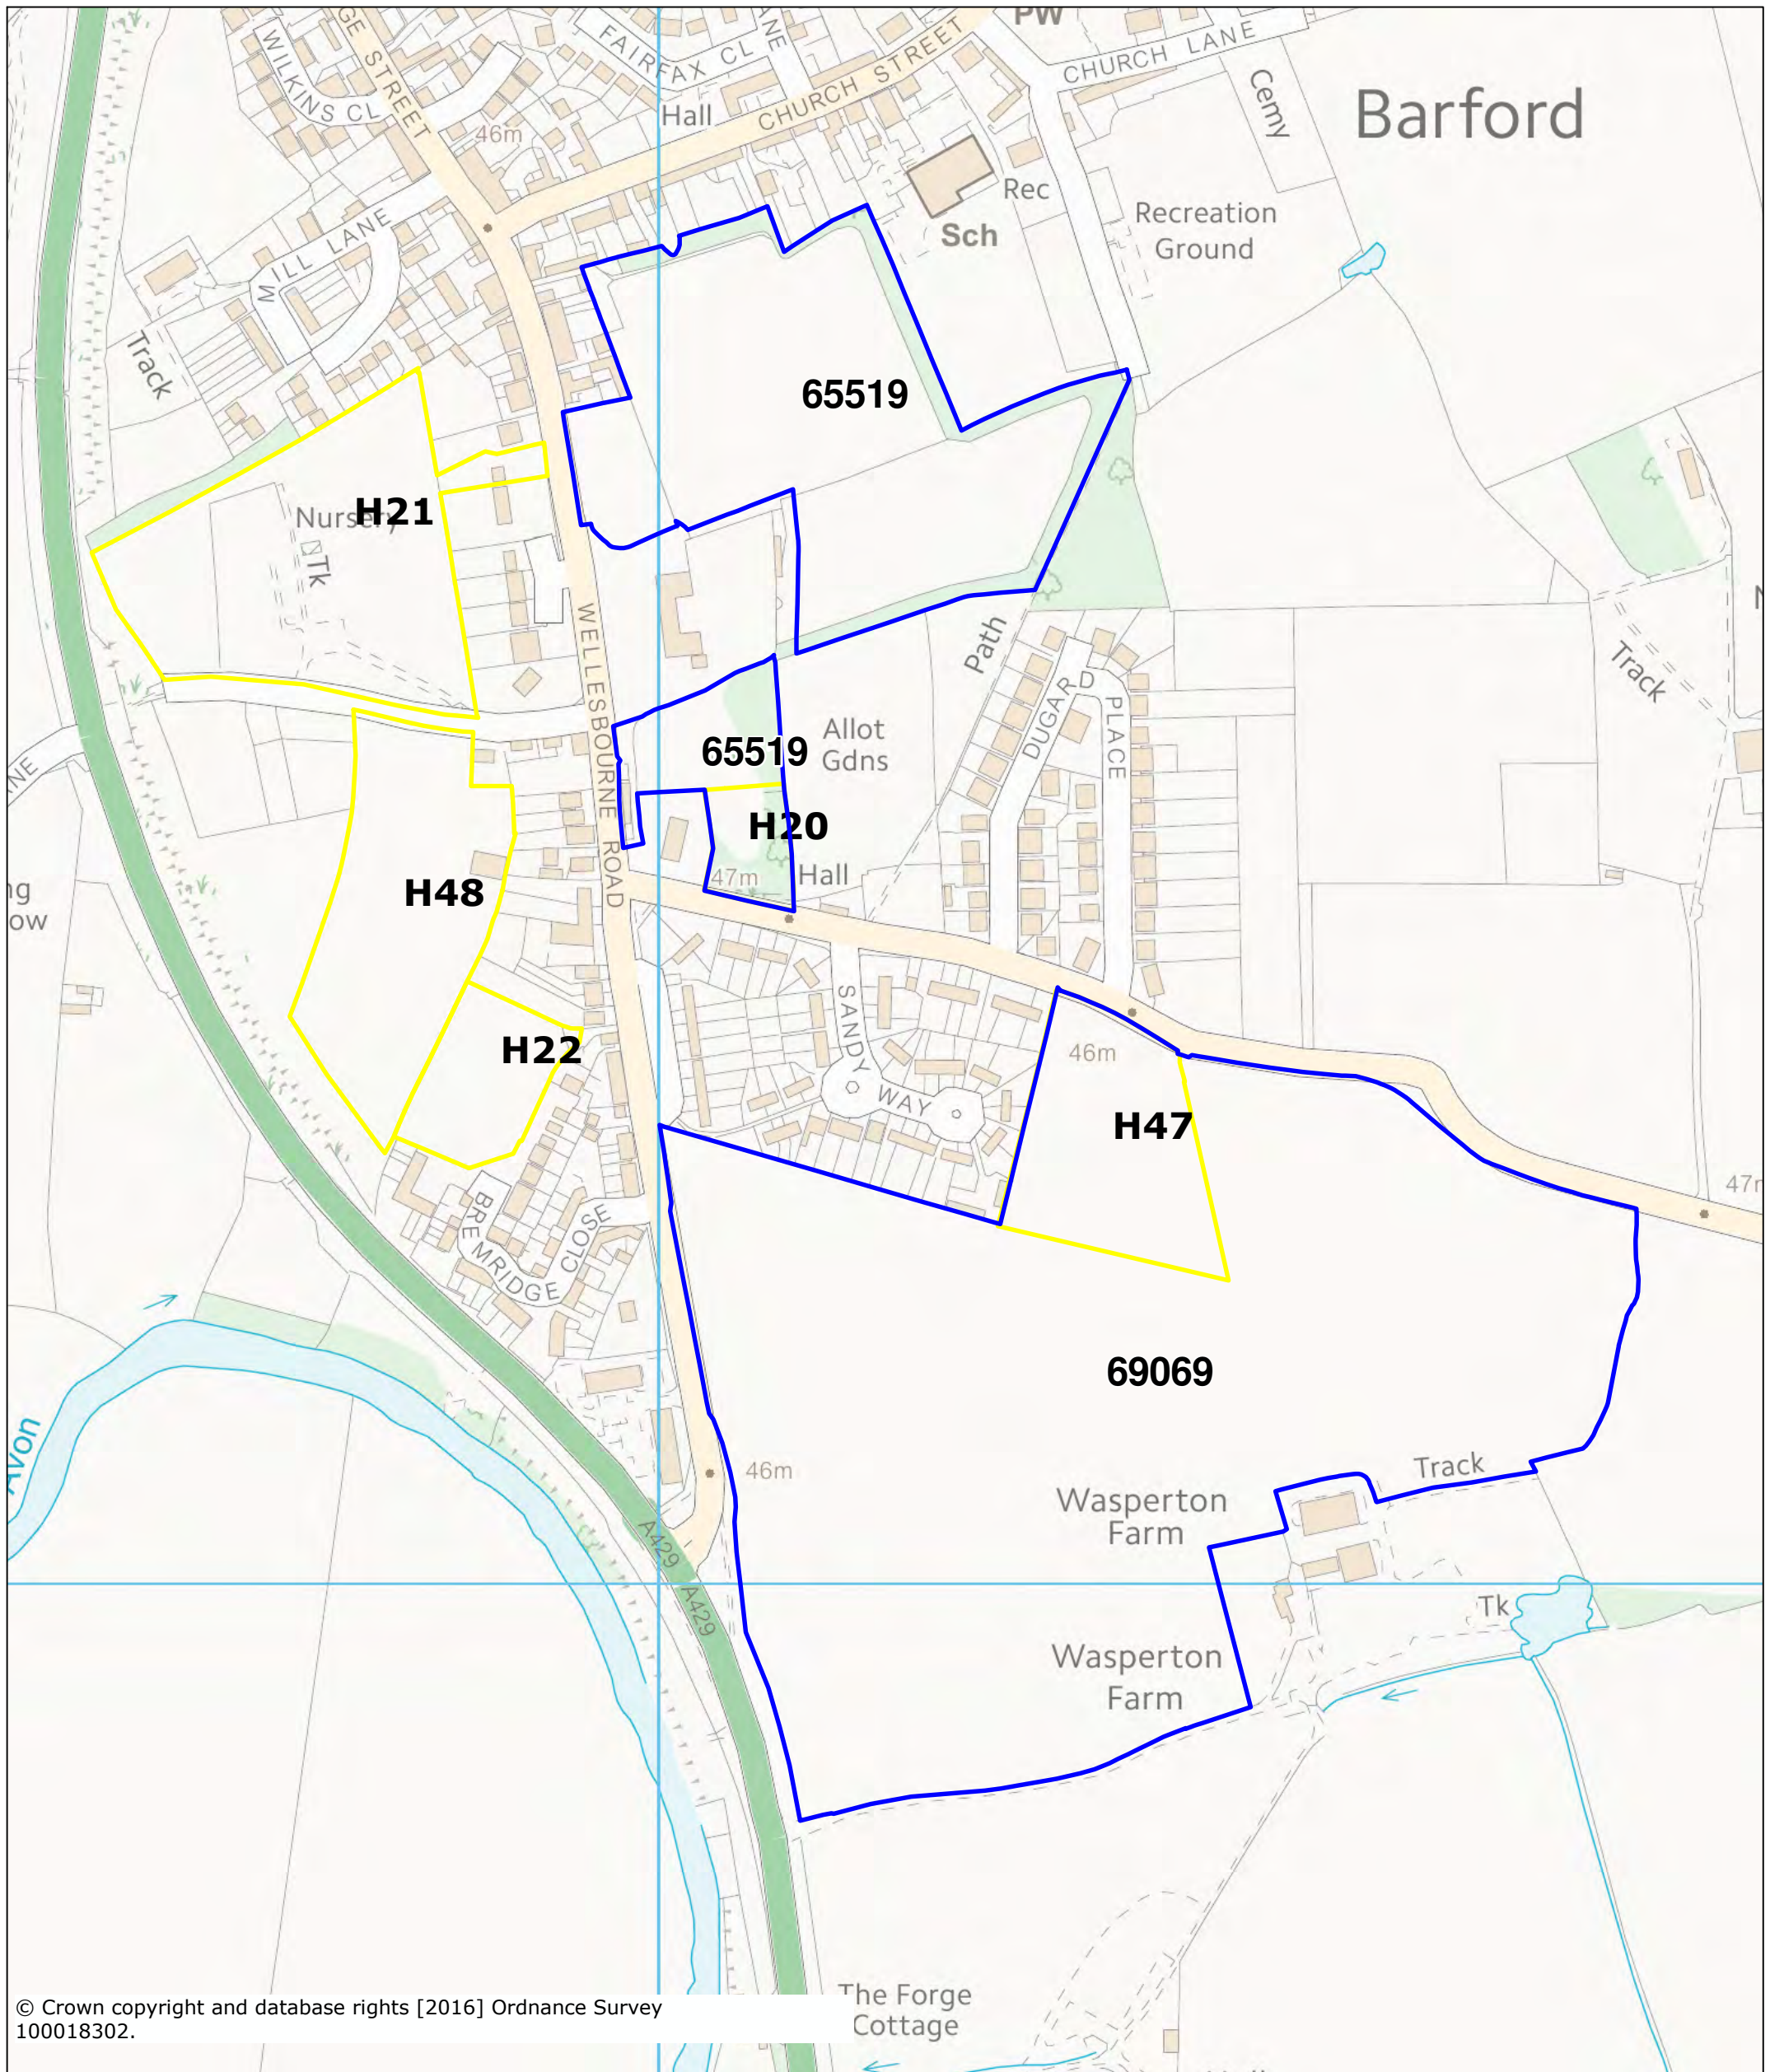

Key

- SHLAA
- Omission Sites - Baddesley Clinton

Baddesley Clinton Sites

Key

- SHLAA
- WDLP - Housing Allocations (DS11)
- Omission Sites - Baginton
- Allocated Sites - Baginton

Baginton Sites

Key

- WDLP - Housing Allocations (DS11)
- SHLAA
- Allocated Sites - Barford
- Omission Sites - Barford

Barford Sites

Key

- SHLAA
- WDLP - Housing Allocations (DS11)
- Omission Sites - Burton Green
- Allocated Sites - Burton Green

Burton Green Sites

Key

SHLAA	WDLP - Housing Allocations (DS11)
 Omission Sites - Bishops Tachbrook	 Allocated Sites - Bishops Tachbrook

Bishops Tachbrook Sites

© Crown copyright and database rights [2016] Ordnance Survey 100018302.

Key

- WDLP - Housing Allocations (DS11)
- SHLAA
- Allocated Sites - Cubbington
- Omission Sites - Cubbington

Cubbington Sites

© Crown copyright and database rights [2016] Ordnance Survey 100018302.

Key

- WDLP - Housing Allocations (DS11)
- Allocated Sites - Hampton Magna & Budbrooke
- SHLAA
- Omission Sites - Hampton Magna & Budbrooke