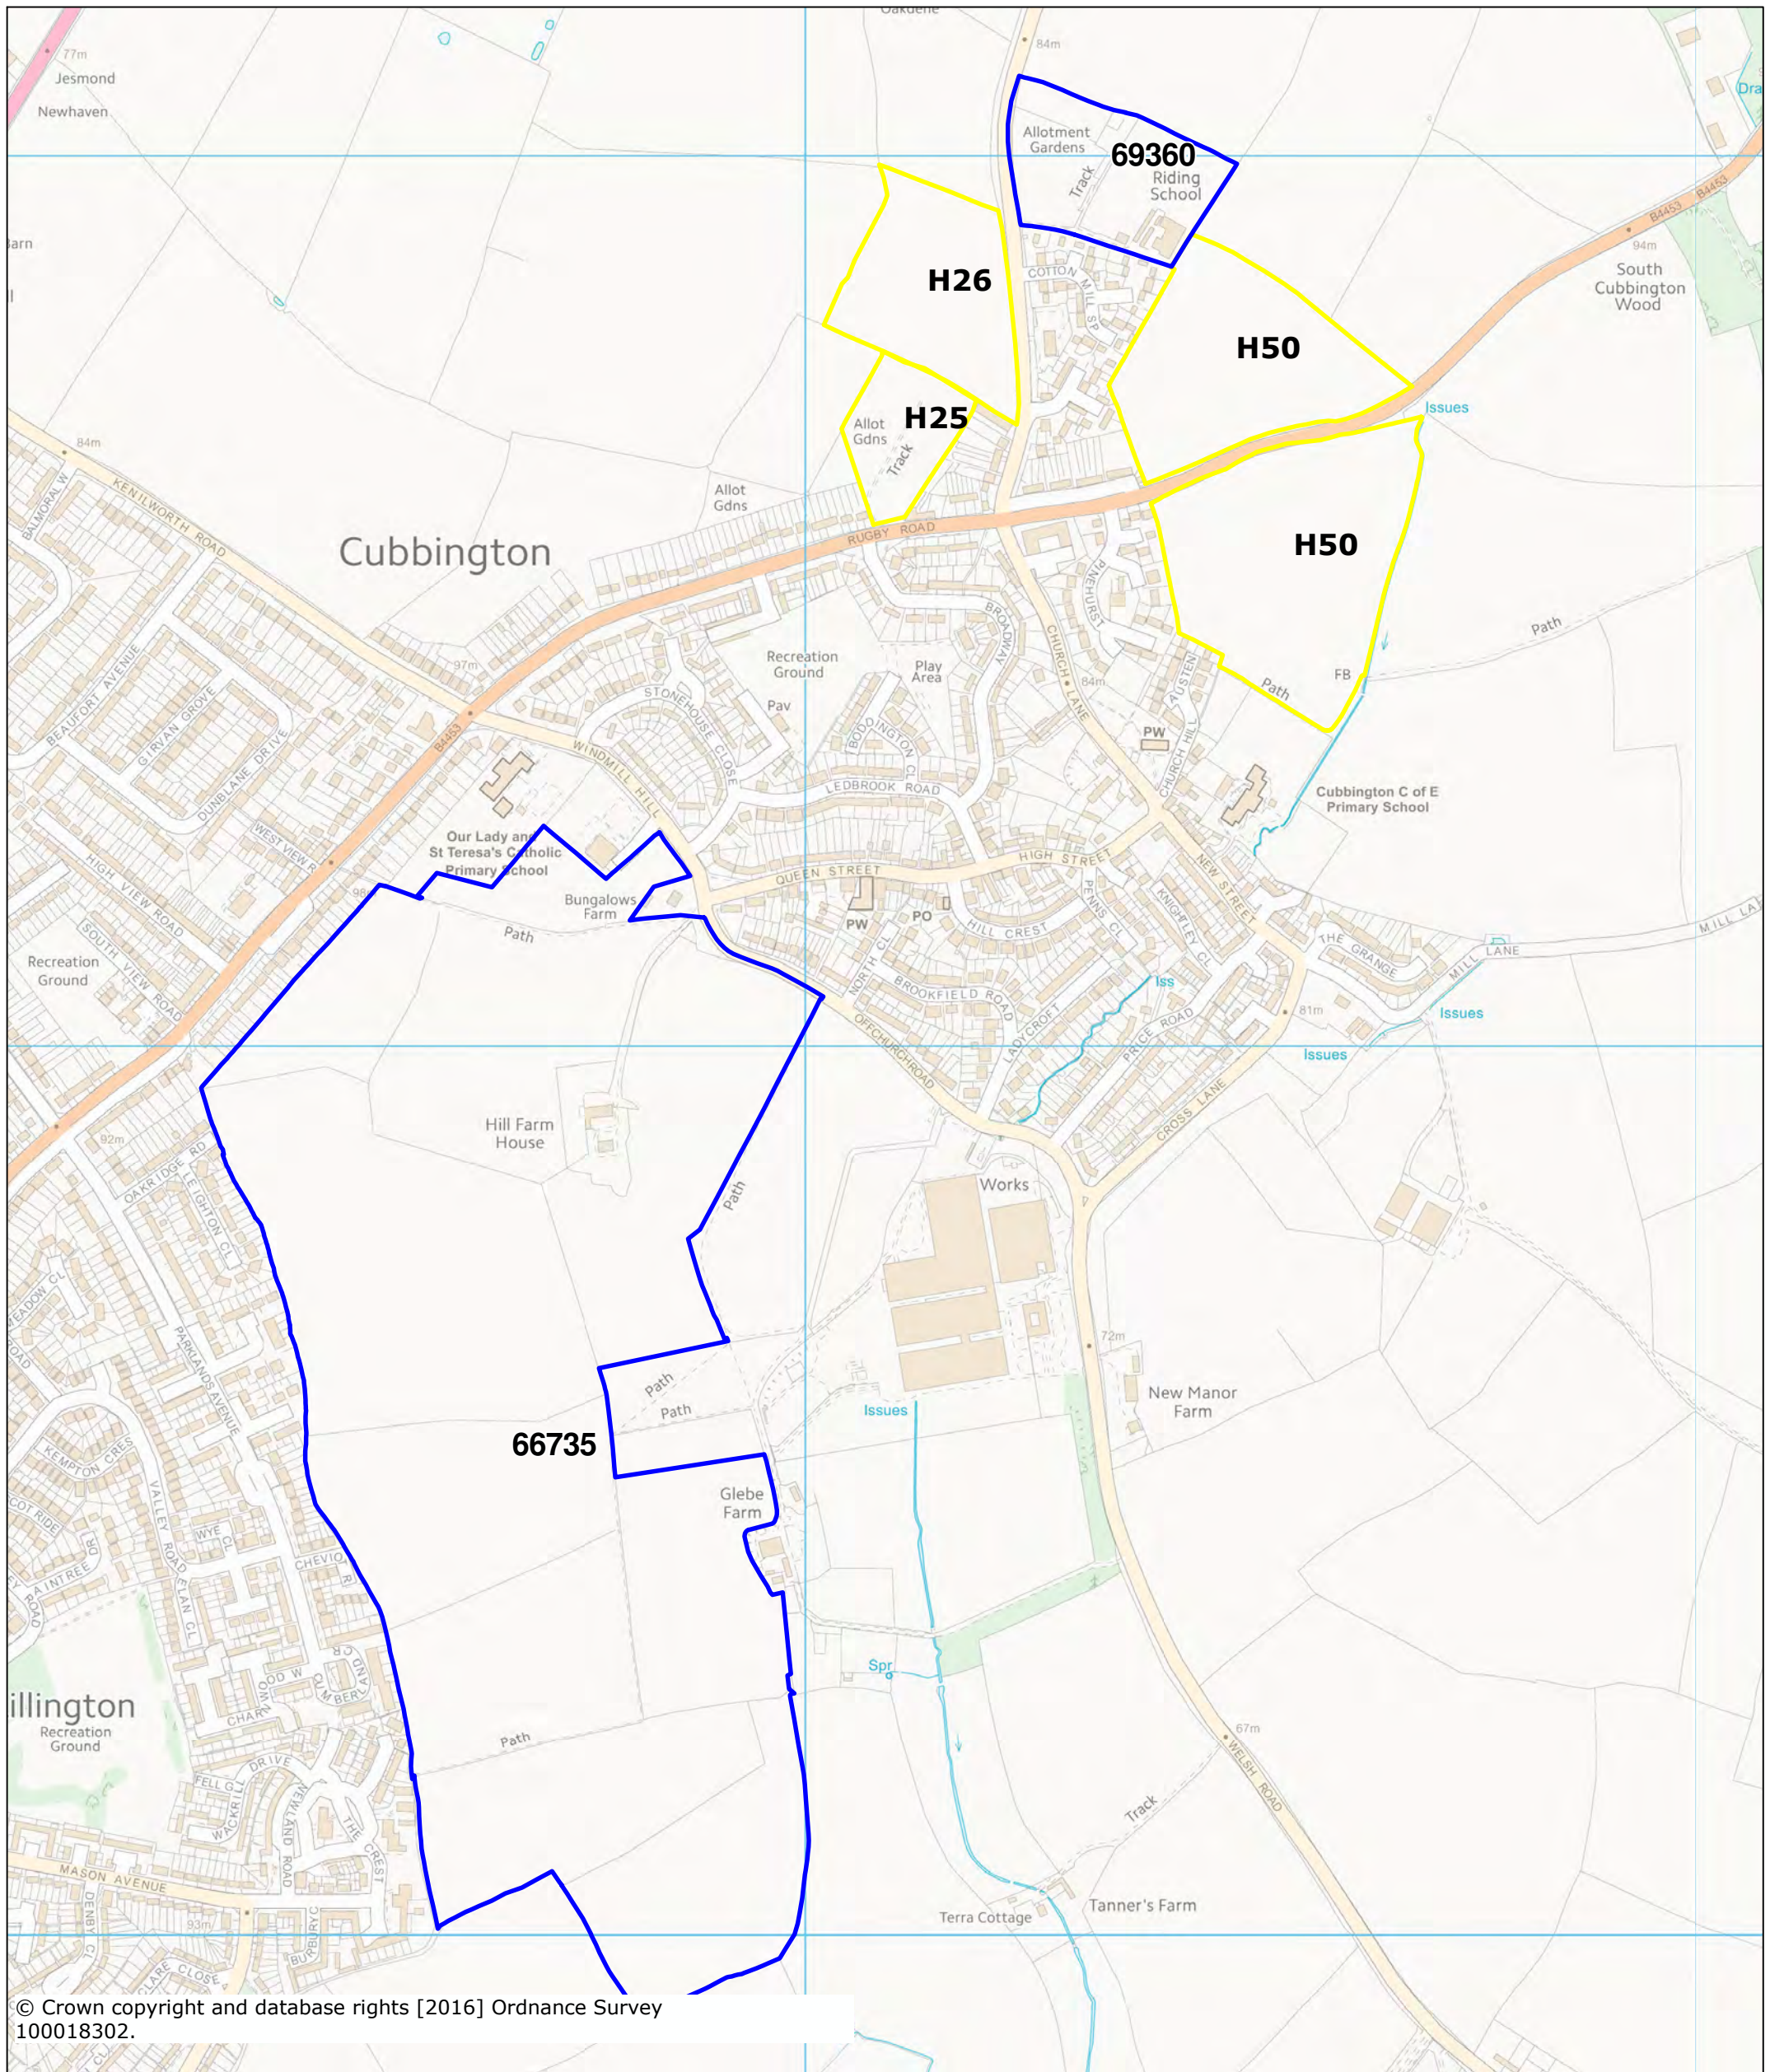

Key

- SHLAA
- Omission Sites - Baddesley Clinton

Baddesley Clinton Sites

Key

- SHLAA
- WDLP - Housing Allocations (DS11)
- Omission Sites - Baginton
- Allocated Sites - Baginton

Baginton Sites

Key

- WDLP - Housing Allocations (DS11)
- SHLAA
- Allocated Sites - Barford
- Omission Sites - Barford

Barford Sites

Key

- SHLAA
- WDLP - Housing Allocations (DS11)
- Omission Sites - Burton Green
- Allocated Sites - Burton Green

Burton Green Sites

Key

SHLAA	WDLP - Housing Allocations (DS11)
 Omission Sites - Bishops Tachbrook	 Allocated Sites - Bishops Tachbrook

Bishops Tachbrook Sites

© Crown copyright and database rights [2016] Ordnance Survey 100018302.

Key

- WDLP - Housing Allocations (DS11)
- SHLAA
- Allocated Sites - Cubbington
- Omission Sites - Cubbington

Cubbington Sites

© Crown copyright and database rights [2016] Ordnance Survey 100018302.

Key

- WDLP - Housing Allocations (DS11)
- Allocated Sites - Hampton Magna & Budbrooke
- SHLAA
- Omission Sites - Hampton Magna & Budbrooke