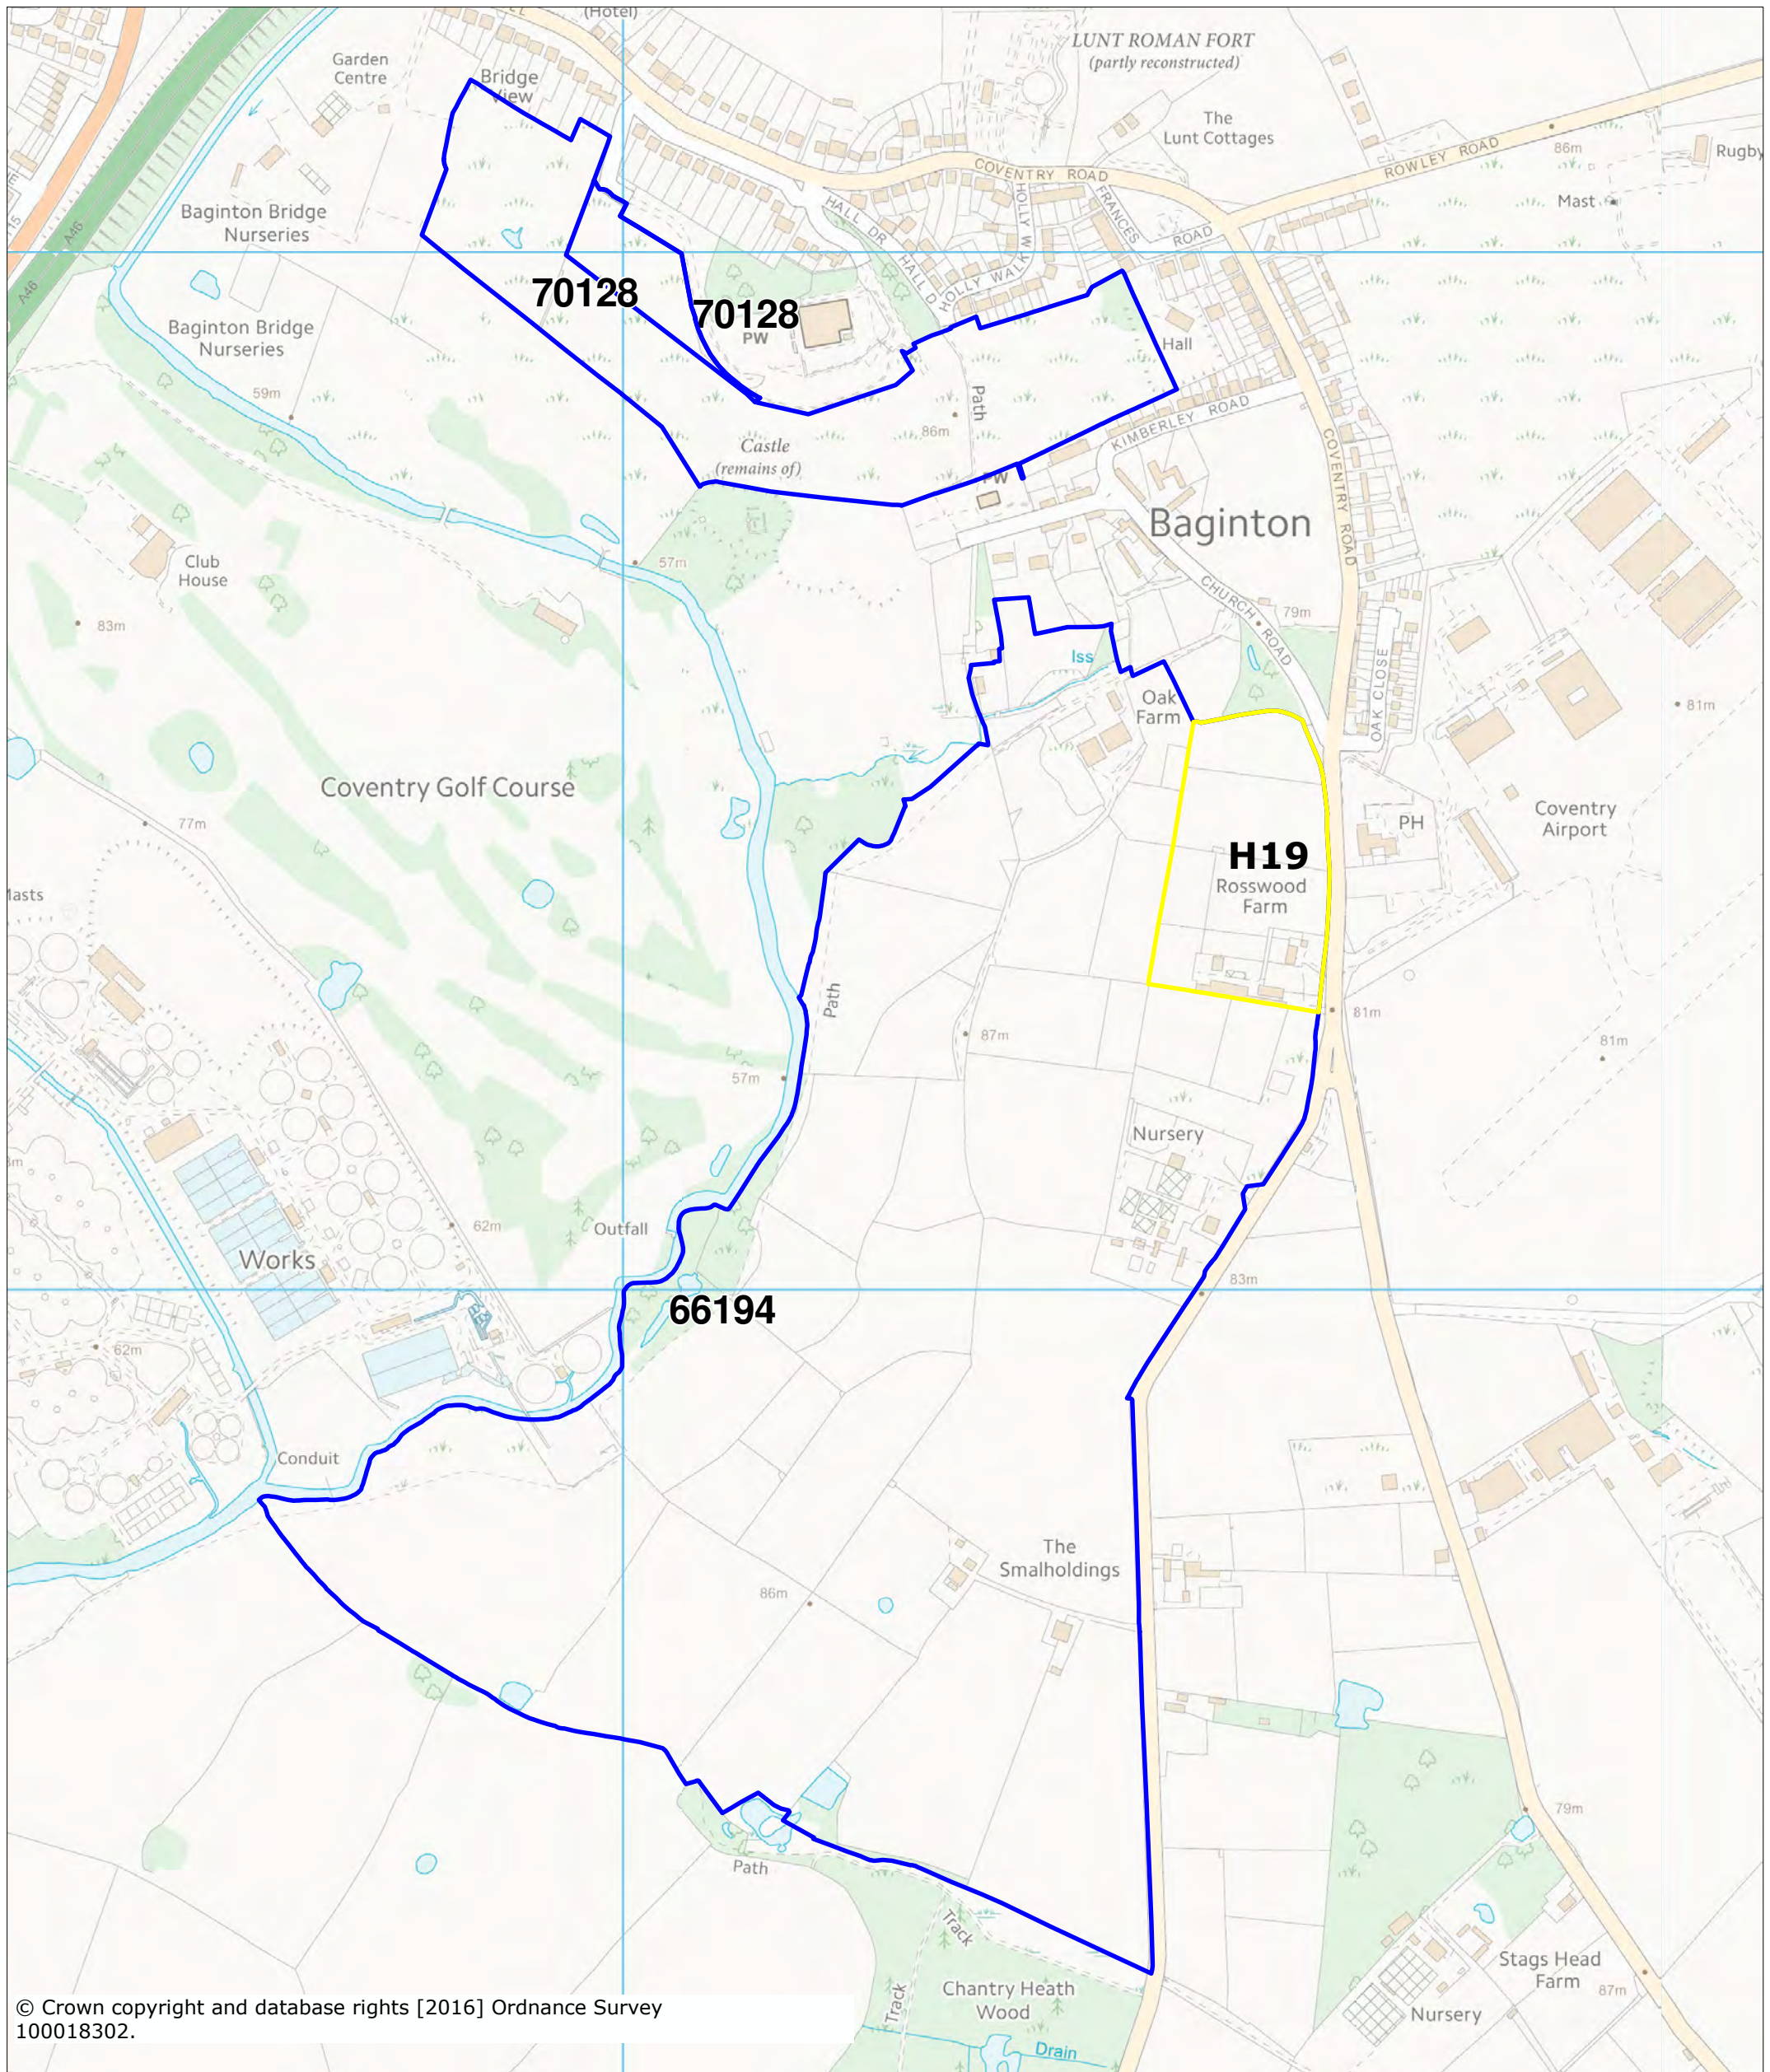

Key

- SHLAA
- Omission Sites - Baddesley Clinton

Baddesley Clinton Sites

Key

- SHLAA
- WDLP - Housing Allocations (DS11)
- Omission Sites - Baginton
- Allocated Sites - Baginton

Baginton Sites

Key

- WDLP - Housing Allocations (DS11)
- SHLAA
- Allocated Sites - Barford
- Omission Sites - Barford

Barford Sites

Key

- SHLAA
- WDLP - Housing Allocations (DS11)
- Omission Sites - Burton Green
- Allocated Sites - Burton Green

Burton Green Sites

Key

SHLAA	WDLP - Housing Allocations (DS11)
 Omission Sites - Bishops Tachbrook	 Allocated Sites - Bishops Tachbrook

Bishops Tachbrook Sites

© Crown copyright and database rights [2016] Ordnance Survey 100018302.

Key

- WDLP - Housing Allocations (DS11)
- SHLAA
- Allocated Sites - Cubbington
- Omission Sites - Cubbington

Cubbington Sites

© Crown copyright and database rights [2016] Ordnance Survey 100018302.

Key

- WDLP - Housing Allocations (DS11)
- Allocated Sites - Hampton Magna & Budbrooke
- SHLAA
- Omission Sites - Hampton Magna & Budbrooke