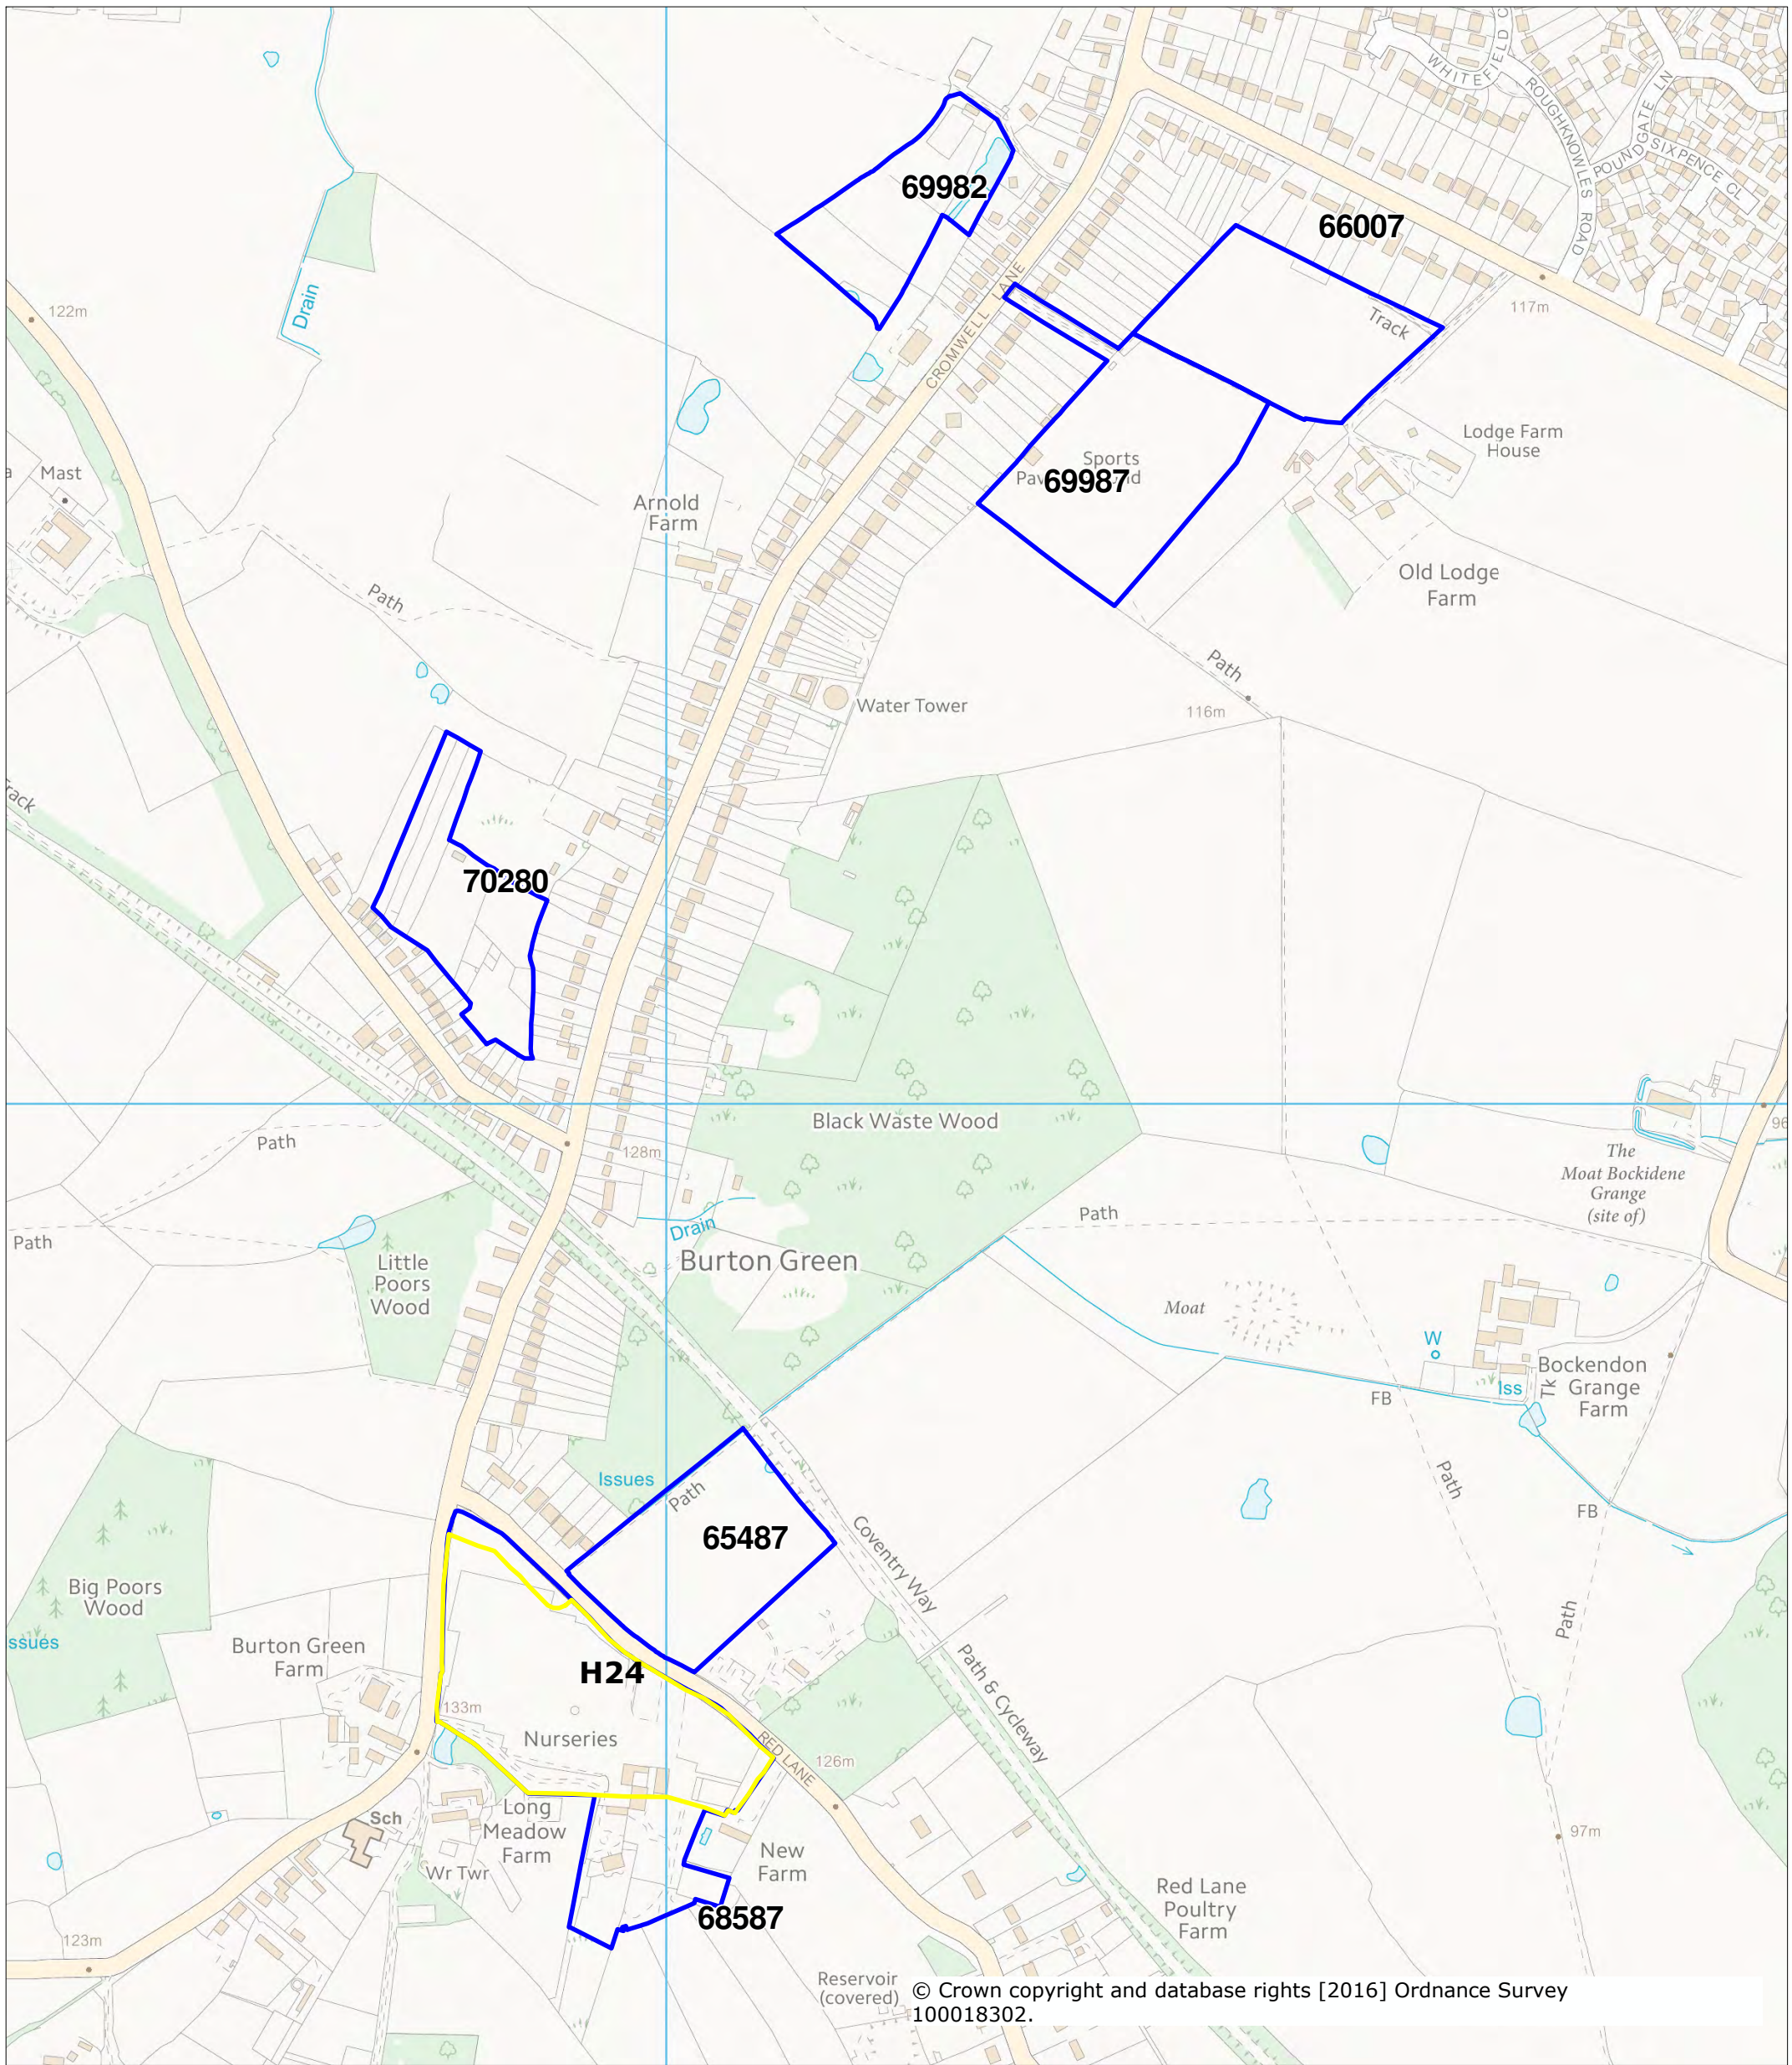

Key

- SHLAA
- Omission Sites - Baddesley Clinton

Baddesley Clinton Sites

Key

- SHLAA
- WDLP - Housing Allocations (DS11)
- Omission Sites - Baginton
- Allocated Sites - Baginton

Baginton Sites

Key

- WDLP - Housing Allocations (DS11)
- SHLAA
- Allocated Sites - Barford
- Omission Sites - Barford

Barford Sites

Key

- SHLAA
- WDLP - Housing Allocations (DS11)
- Omission Sites - Burton Green
- Allocated Sites - Burton Green

Burton Green Sites

Key

SHLAA	WDLP - Housing Allocations (DS11)
 Omission Sites - Bishops Tachbrook	 Allocated Sites - Bishops Tachbrook

Bishops Tachbrook Sites

© Crown copyright and database rights [2016] Ordnance Survey 100018302.

Key

- WDLP - Housing Allocations (DS11)
- SHLAA
- Allocated Sites - Cubbington
- Omission Sites - Cubbington

Cubbington Sites

© Crown copyright and database rights [2016] Ordnance Survey 100018302.

Key

- WDLP - Housing Allocations (DS11)
- Allocated Sites - Hampton Magna & Budbrooke
- SHLAA
- Omission Sites - Hampton Magna & Budbrooke