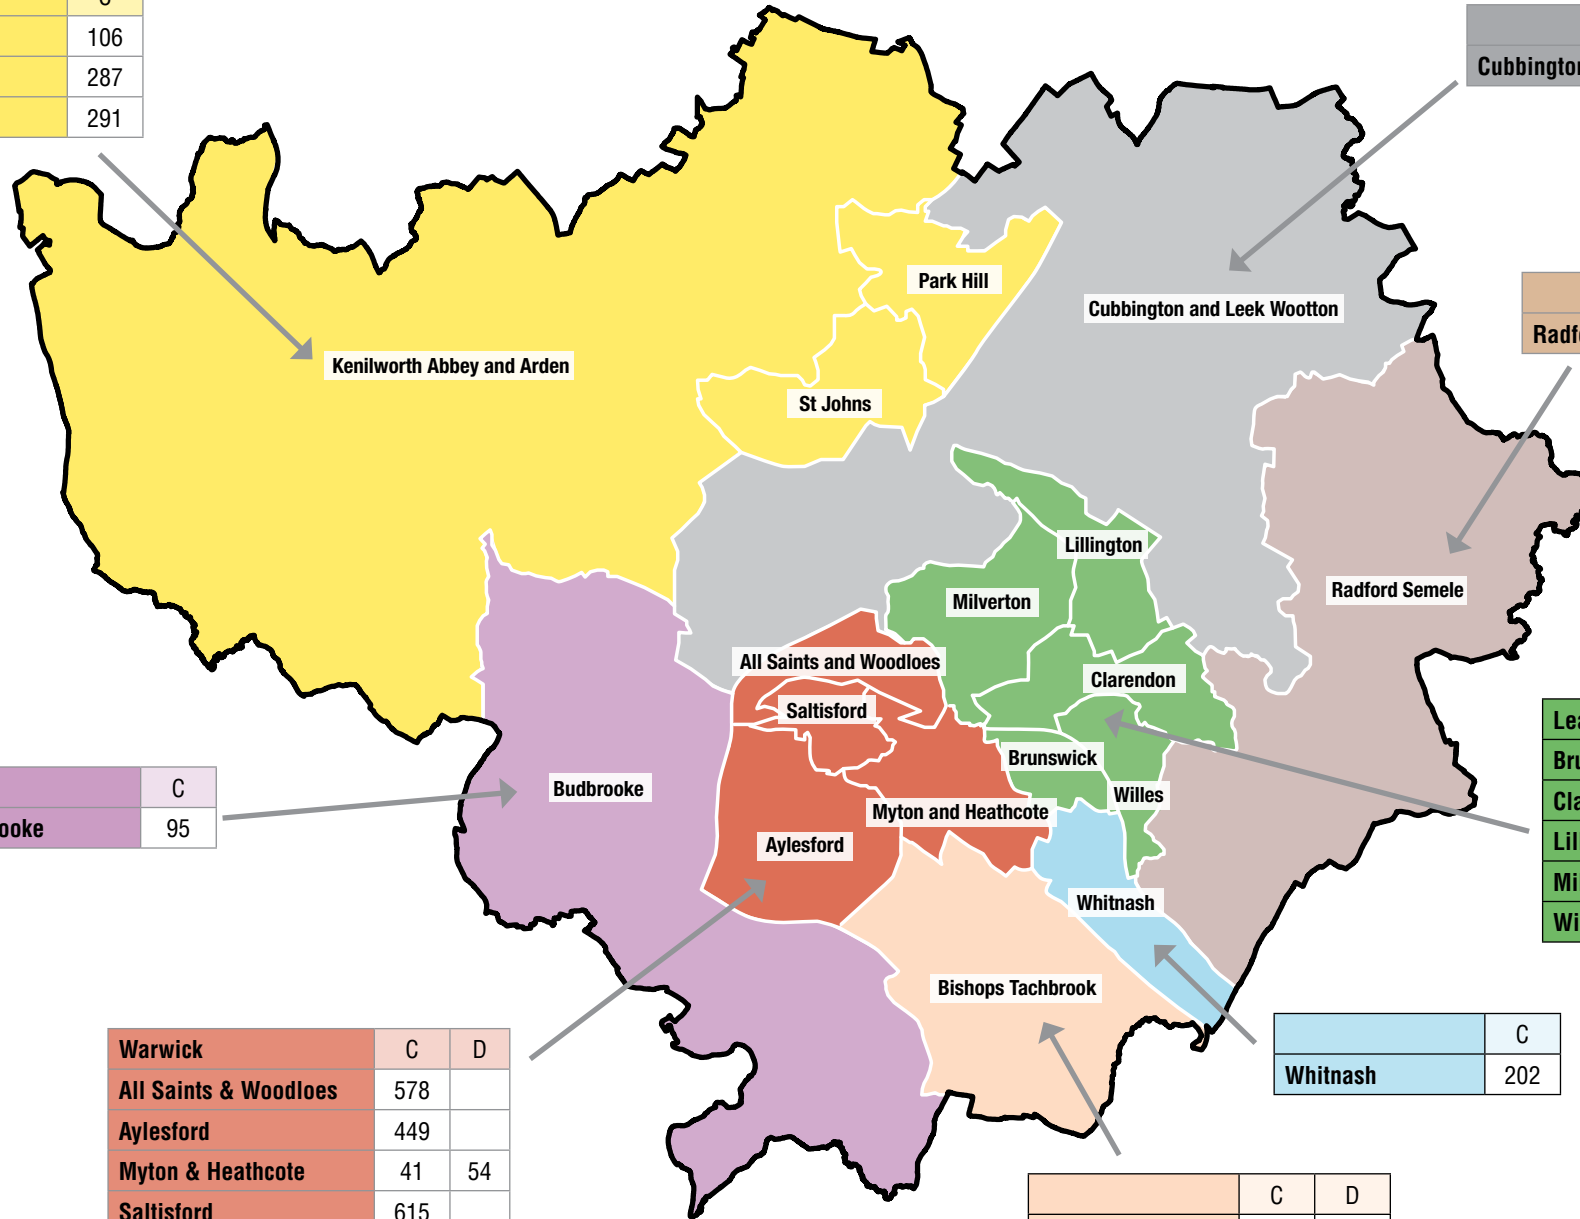

# WDC property ownership map 2021

Kenilworth	C
Abbey & Arden	106
Park Hill	287
St John's	291

Cubbington & Leek Wootton	C
	199

Radford Semele	C	D
	87	26

Leamington	C	D
Brunswick	1044	6
Clarendon	412	
Lillington	1194	
Milverton	177	
Willes	220	

Budbrooke	C
	95

Warwick	C	D
All Saints & Woodloes	578	
Aylesford	449	
Myton & Heathcote	41	54
Saltisford	615	

Whitnash	C
	202

Bishop's Tachbrook	C	D
	90	63