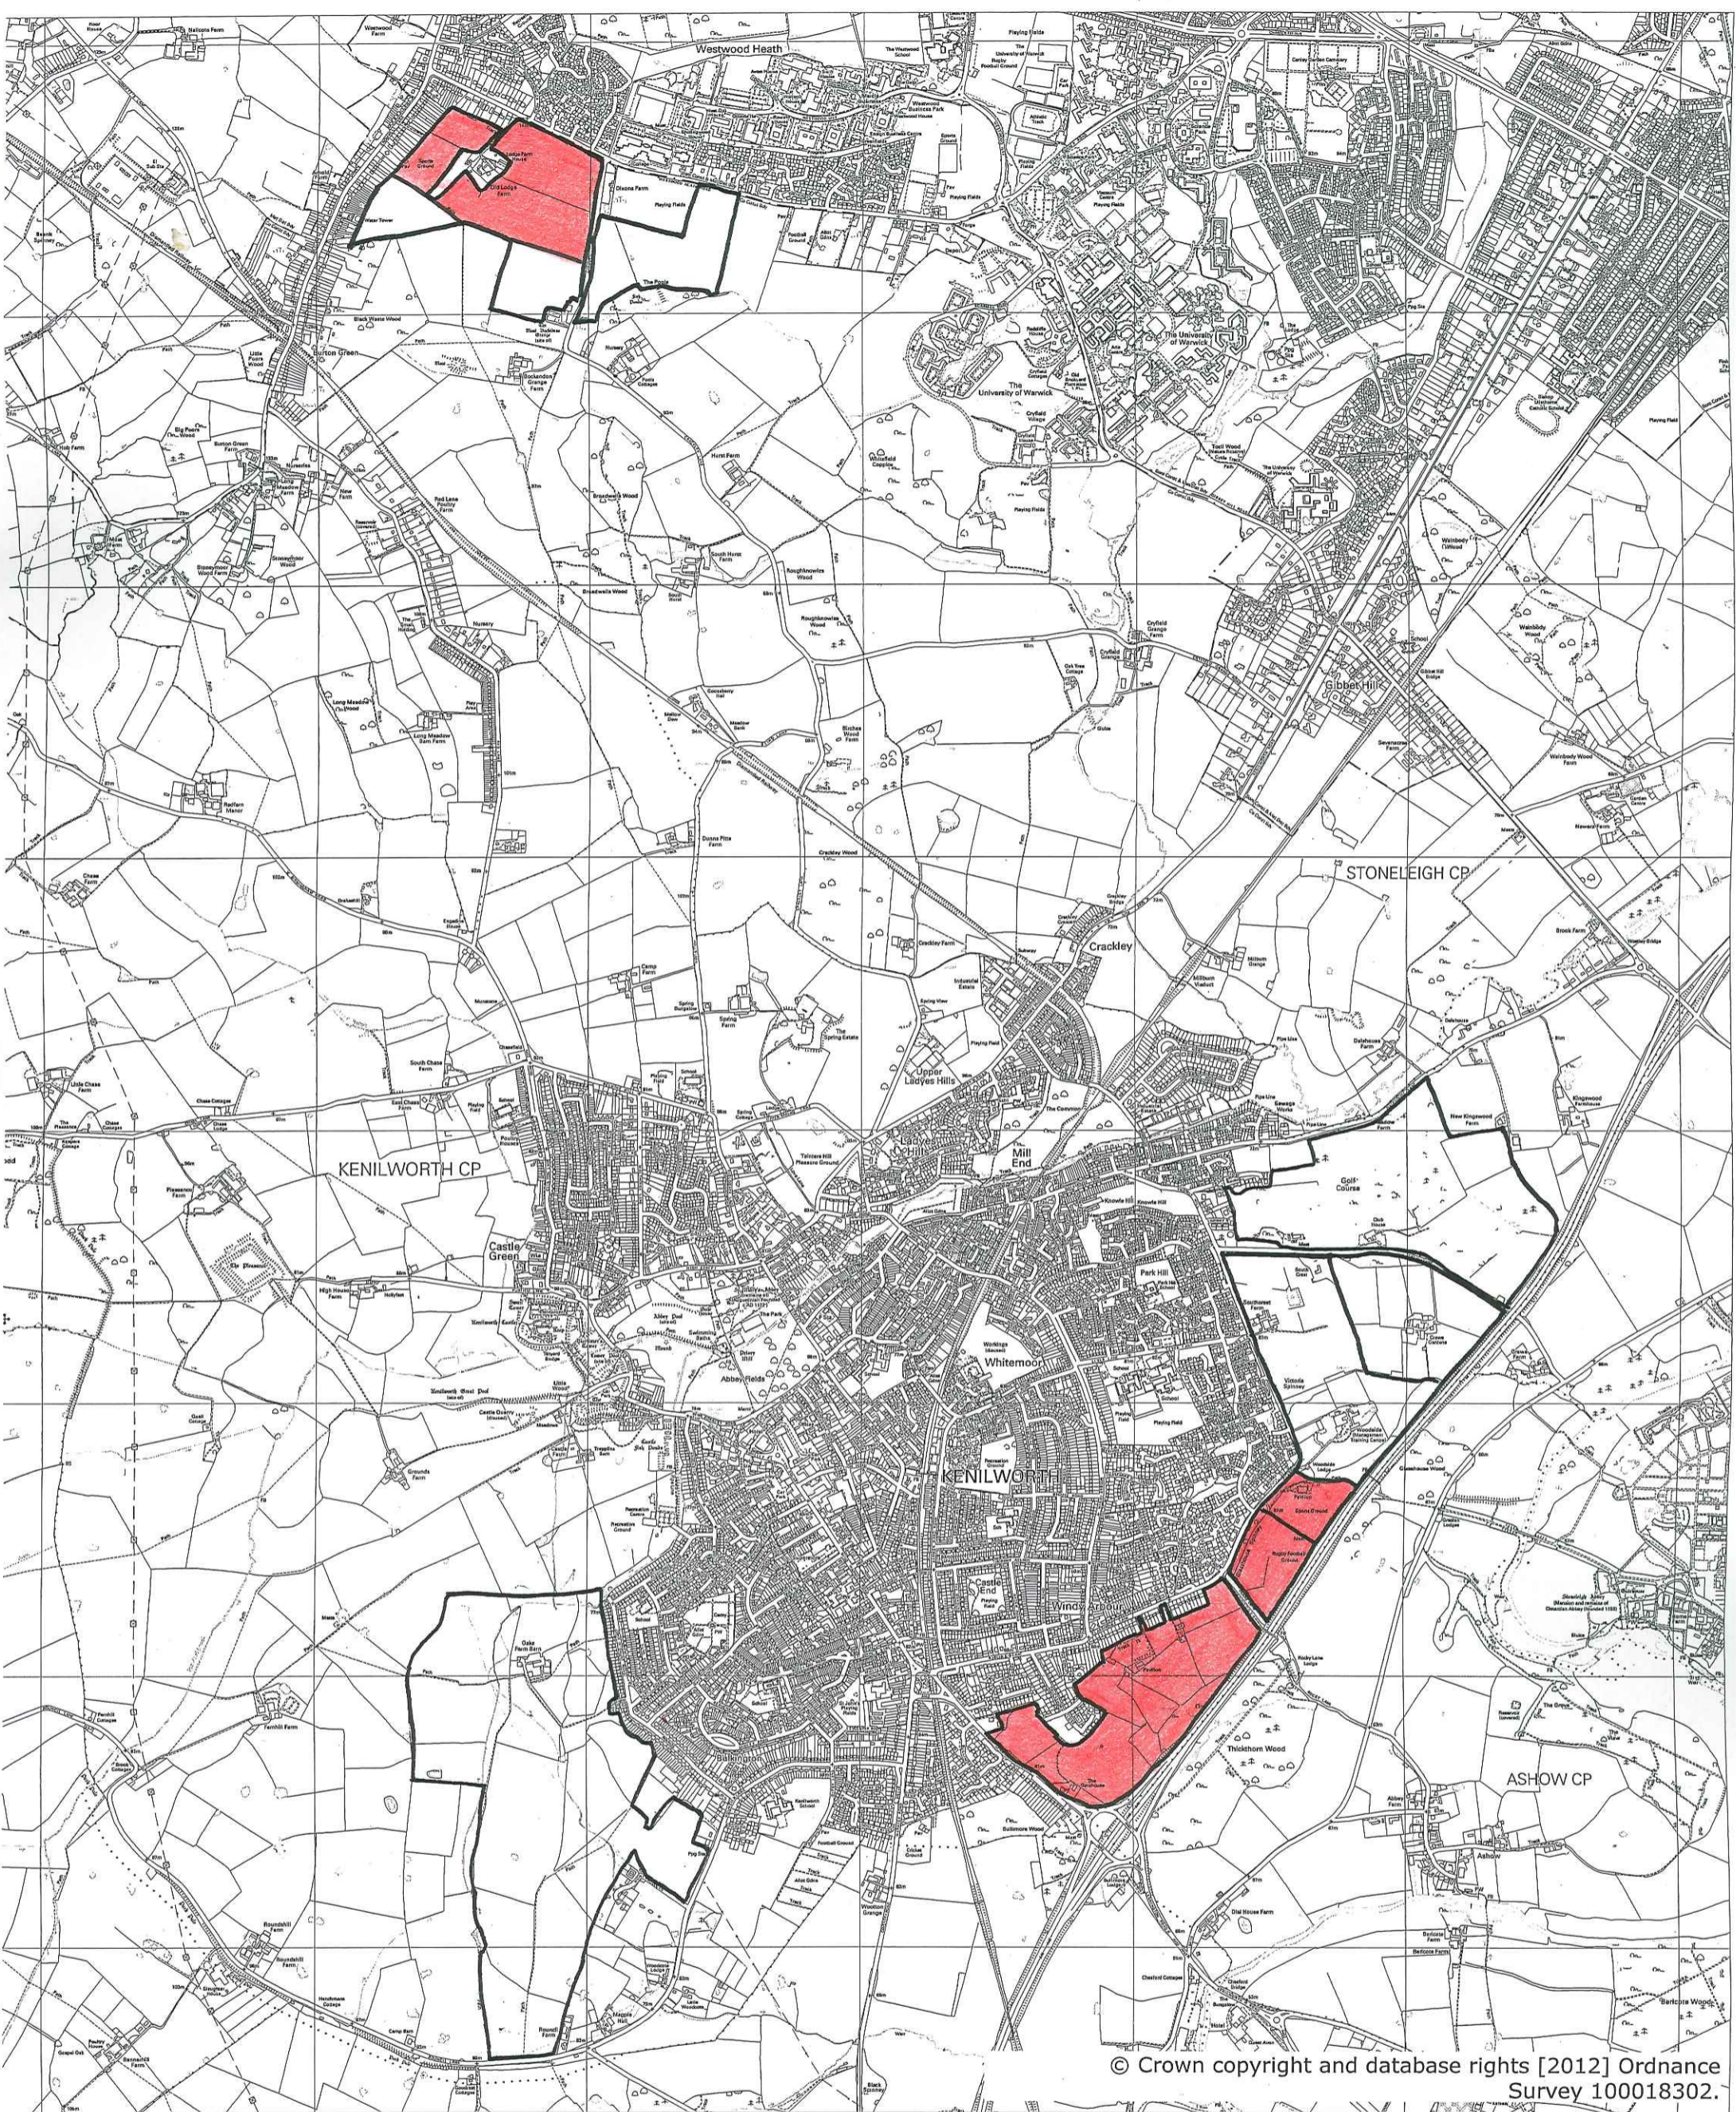

Key

OPTION 4

Note, this option also includes development at the villages of Lapworth(Kingswood), Bishop's Tachbrook, Radford Semele and Hampton Magna.

Policy, Projects & Conservation Development Servi
ldf@warwickdc.gov.uk (01926

SP3065
1:31500 @ A3 26/01/2012

© Crown copyright and database rights [2012] Ordnance Survey 10018302.

Key

OPTION 4