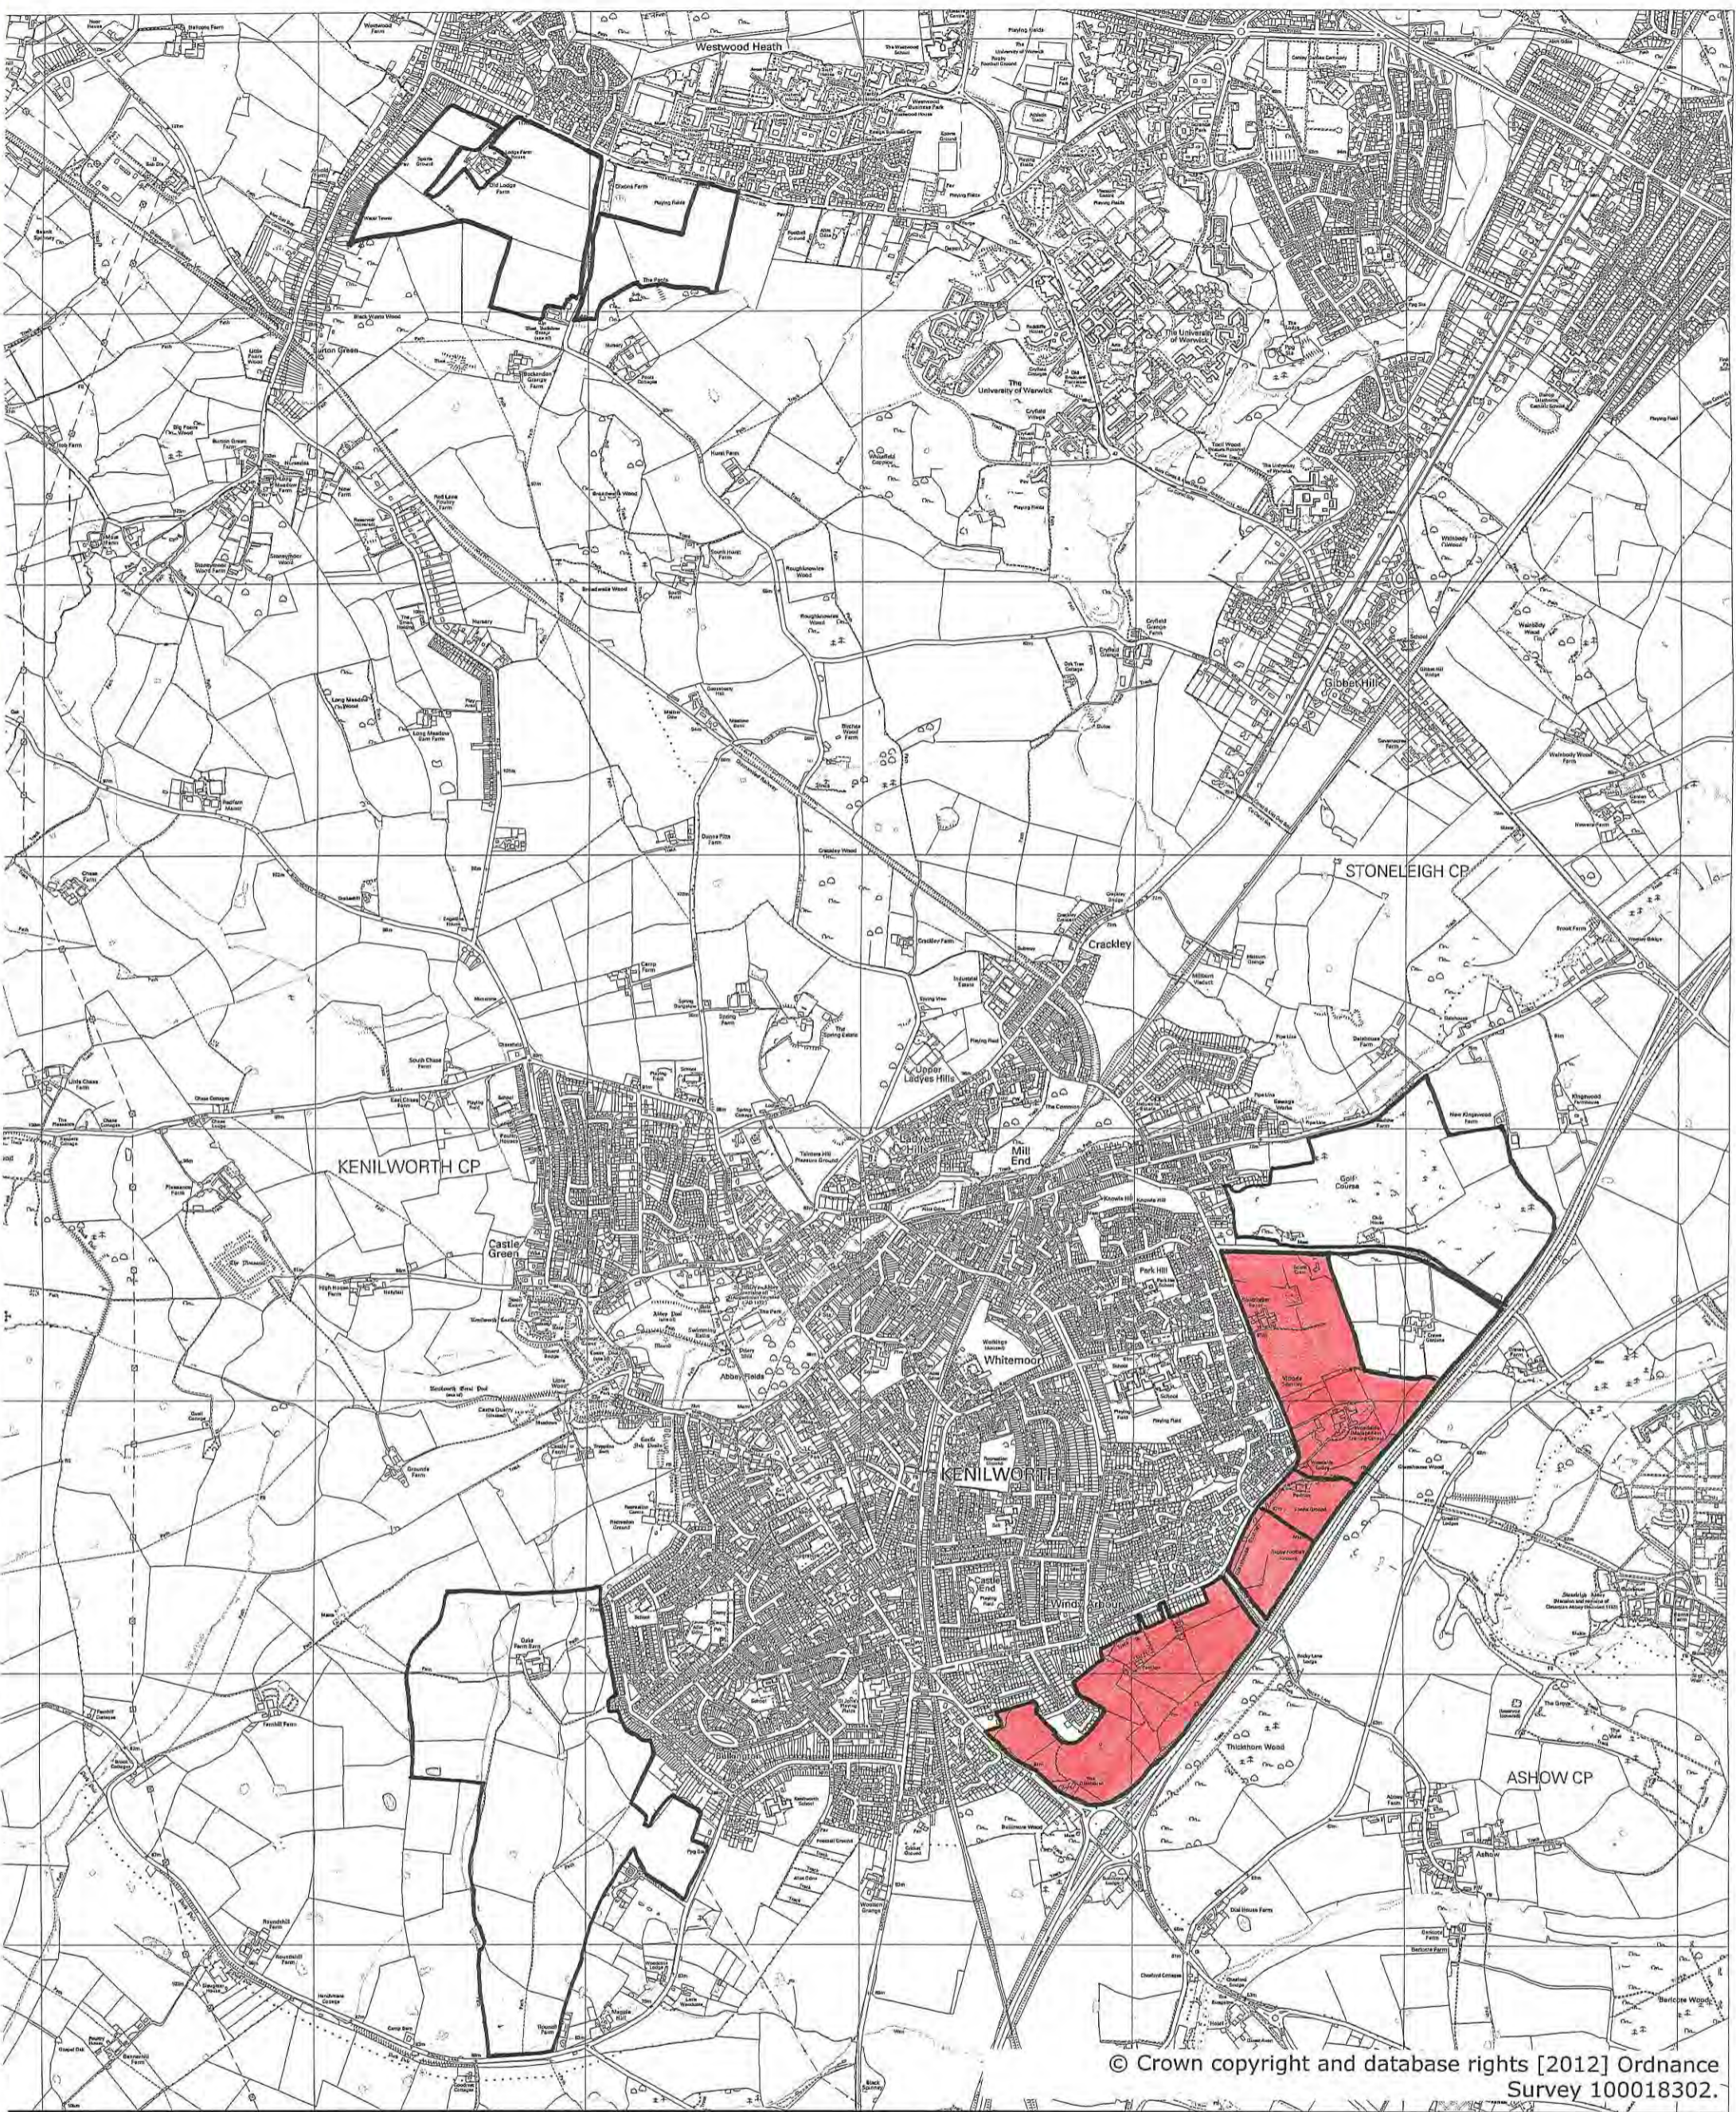

Key

OPTION 3

Note, this option also includes development at the villages of Lapworth(Kingswood), Bishop's Tachbrook, Radford Semele and Hampton Magna.

Policy, Projects & Conservation Development Serv
 ldf@warwickdc.gov.uk (01926

SP3065
 1:31500 @ A3 26/01/2012

Key

OPTION 3