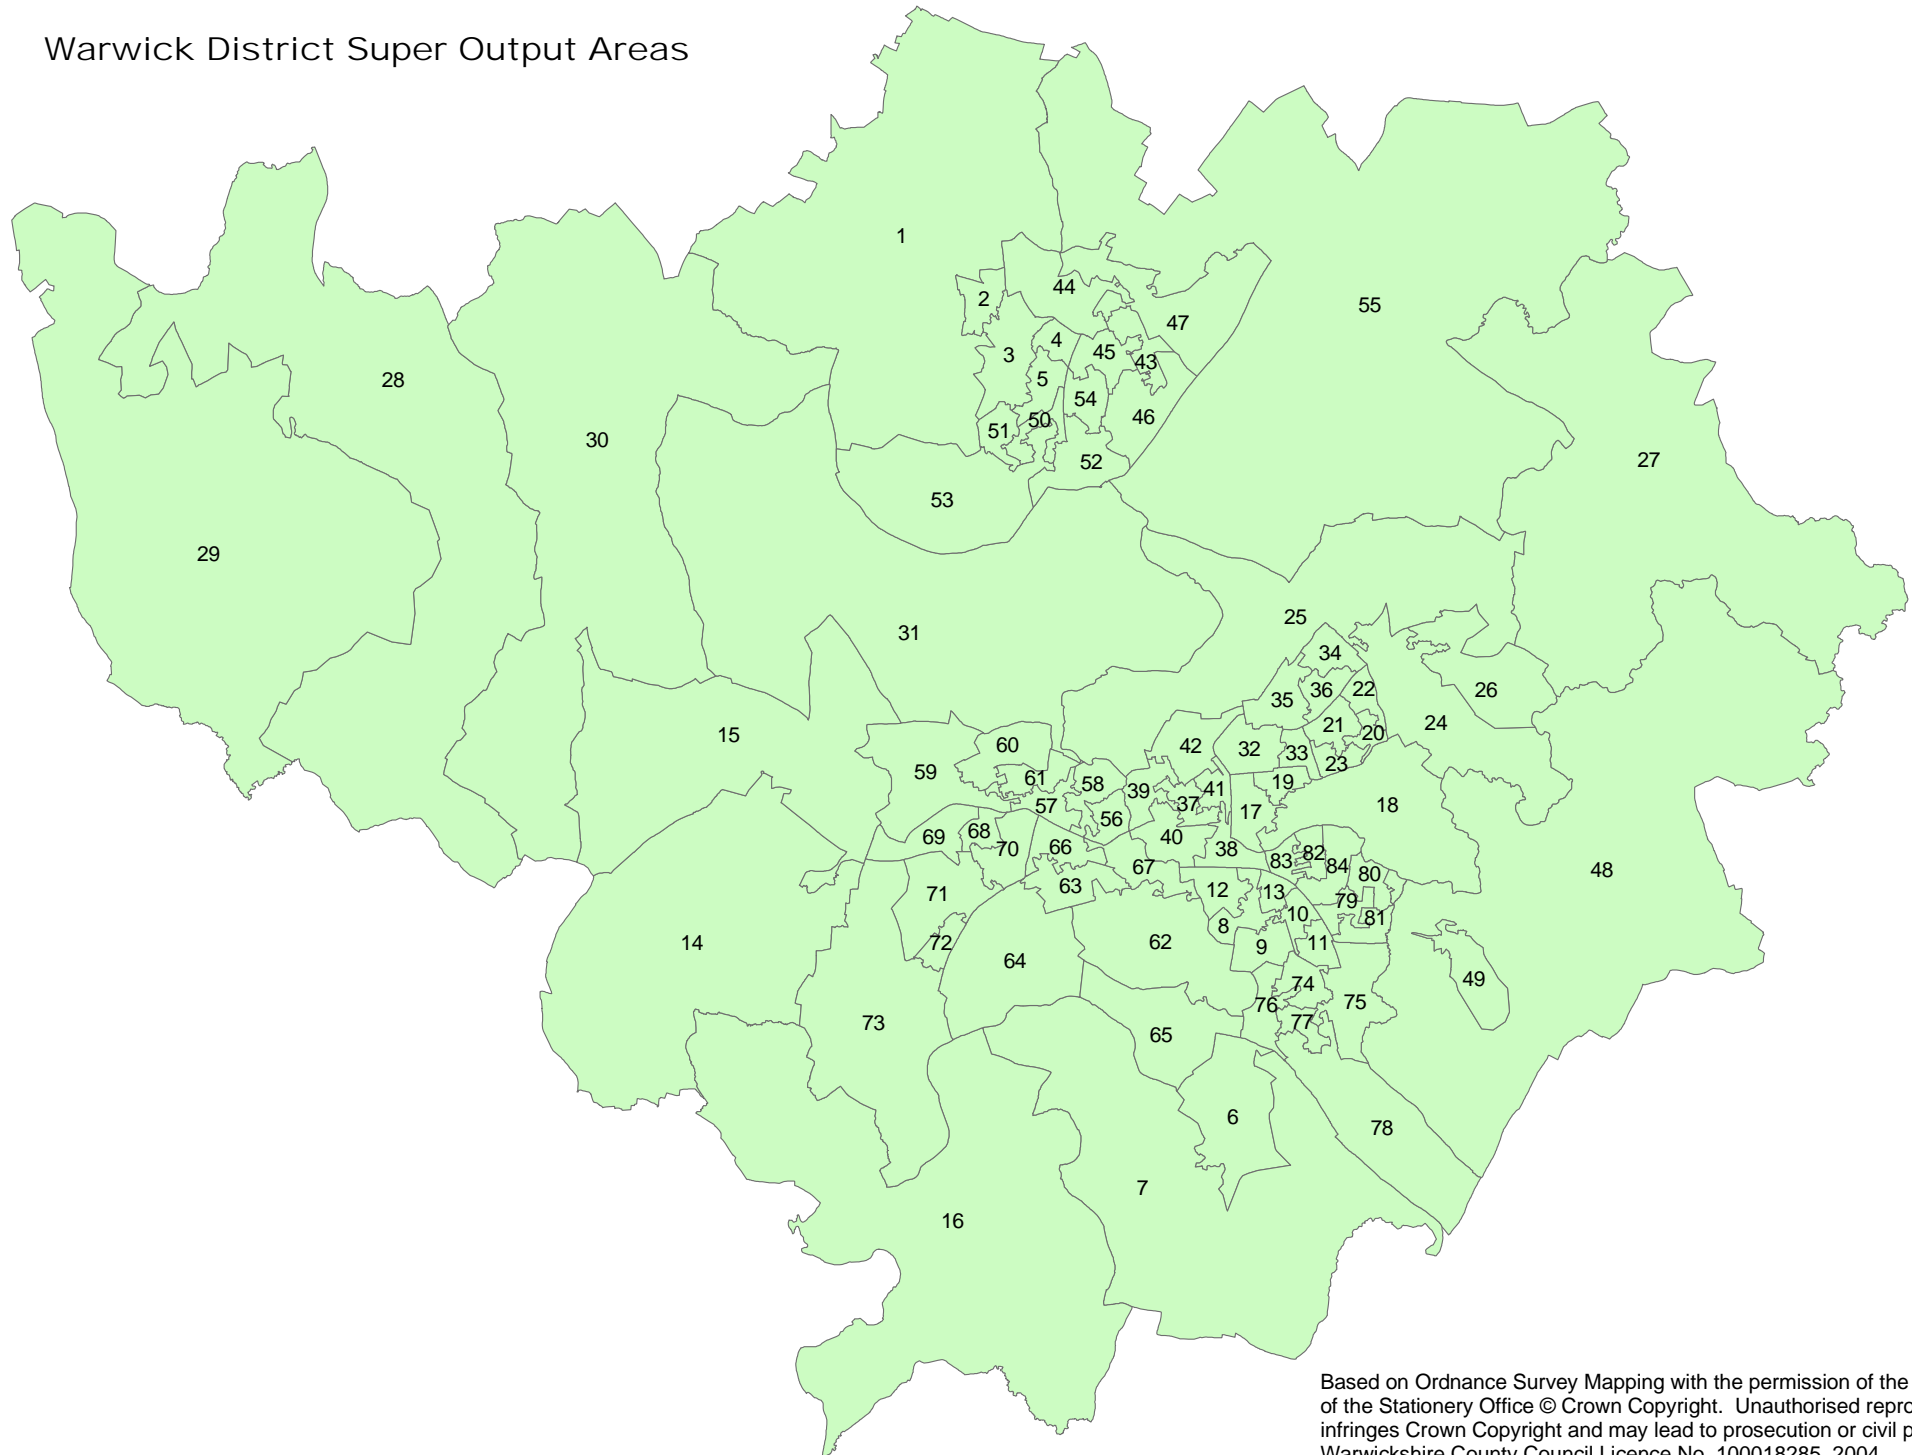

Warwick District Super Output Areas

1	Castle & Burton Green	29	Lapworth South, Bushwood,	59	Wedgenock & Woodloes West
2	Castle Green & Malthouse		Lowsonford & Rowington	60	Woodloes North
3	Abbey Fields	30	Wroxhall, Hasely & Honiley	61	Woodloes East
4	Abbey East	31	Leek Wootton, Guys Cliffe &	62	Warwick Gates North, Tachbrook
5	Town Centre North		Beausale		Park & Myton South
6	Bishops Tachbrook North &	32	Manor South West	63	St Nicholas Park, Myton &
	Warwick Gates	33	Manor South & Round Oaks		Emscote South
7	Bishops Tachbrook South	34	Manor North	64	Bridge End, Castle & Stratford Rd
8	Brunswick South West & Kingsway	35	Manor West		East
9	Brunswick South & Cemetary	36	Manor East	65	Warwick Gates
10	Brunswick North East	37	Milverton Cliffe	66	Emscote Lawns
11	Brunswick South East	38	Milverton South East	67	The Moorings and Myton North
12	Brunswick North West & Foundry	39	Milverton West	68	Packmores West & The Cape
13	Old Town West & Railway Bridge	40	Milverton South West	69	The Cape & Wedgenock
14	Hampton-on-the-Hill	41	Milverton East	70	Priory Park, Packmores & Hospital
15	Hatton & Hampton Magna	42	Milverton North	71	Town Centre & Racecourse
16	Sherbourne, Barford & Wasperton	43	Knowle Hill & Glasshouse	72	Warwick West East
17	Town Centre	44	Ladies Hills & Mill End West	73	Kings Meadow & Longbridge
18	Campion Hills & Newbold Comyn	45	Whitemoor	74	Whitnash North
19	Clarendon North	46	Glass House & Windy Arbour	75	Whitnash East & Millponds
20	Lillington East	47	Mill End East & Crackley	76	Whitnash West
21	Lillington West	48	Offchurch & Hunningham	77	Whitnash St Margarets
22	Crown North East	49	Radford Semele	78	Whitnash South
23	Lillington South	50	Town Centre South	79	Sydenham West
24	Cubbington West & New	51	Borrowell	80	Sydenham North
	Cubbington	52	Thickthorn & Castle End	81	Sydenham South & East
25	New Cubbington, Blackdown & Old	53	St John's Playing Fields	82	Old Town North
	Milverton	54	Castle End & Windy Arbour	83	Old Town North West
26	Cubbington East	55	Stoneleigh	84	Old Town East & Sydenham Ind.
27	Bubbenhall, Wappenbury, Weston	56	Emscote		Est
	& Eathorpe	57	Woodloes South East & Spinney		
28	Lapworth North, Baddesley Clinton		Hill South		
	& High Cross	58	Emscote & Spinney Hill North East		