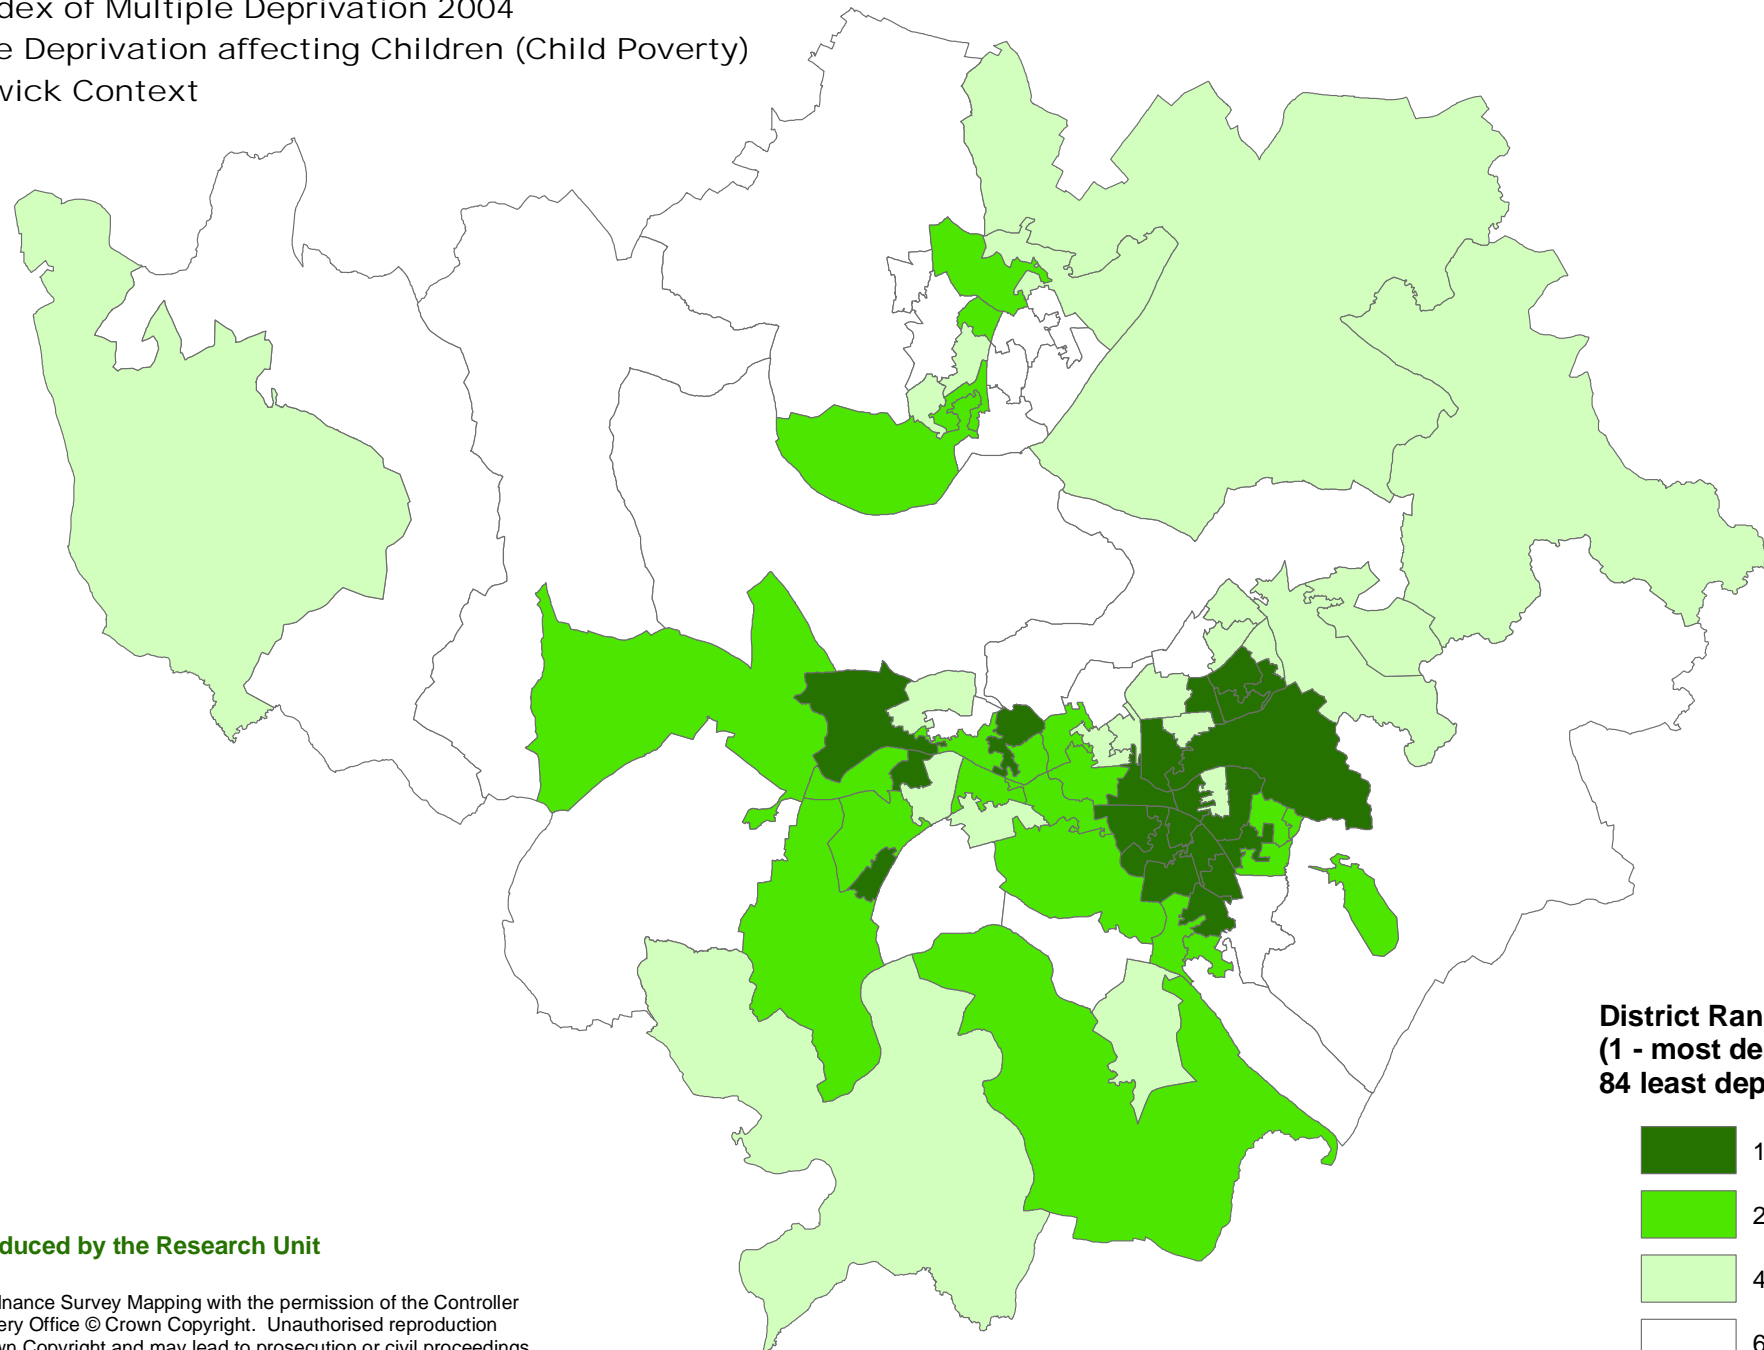

The Index of Multiple Deprivation 2004
Income Deprivation affecting Children (Child Poverty)
- Warwick Context

 Produced by the Research Unit

Based on Ordnance Survey Mapping with the permission of the Controller of the Stationery Office © Crown Copyright. Unauthorised reproduction infringes Crown Copyright and may lead to prosecution or civil proceedings. Warwickshire County Council Licence No. 100018285, 2004