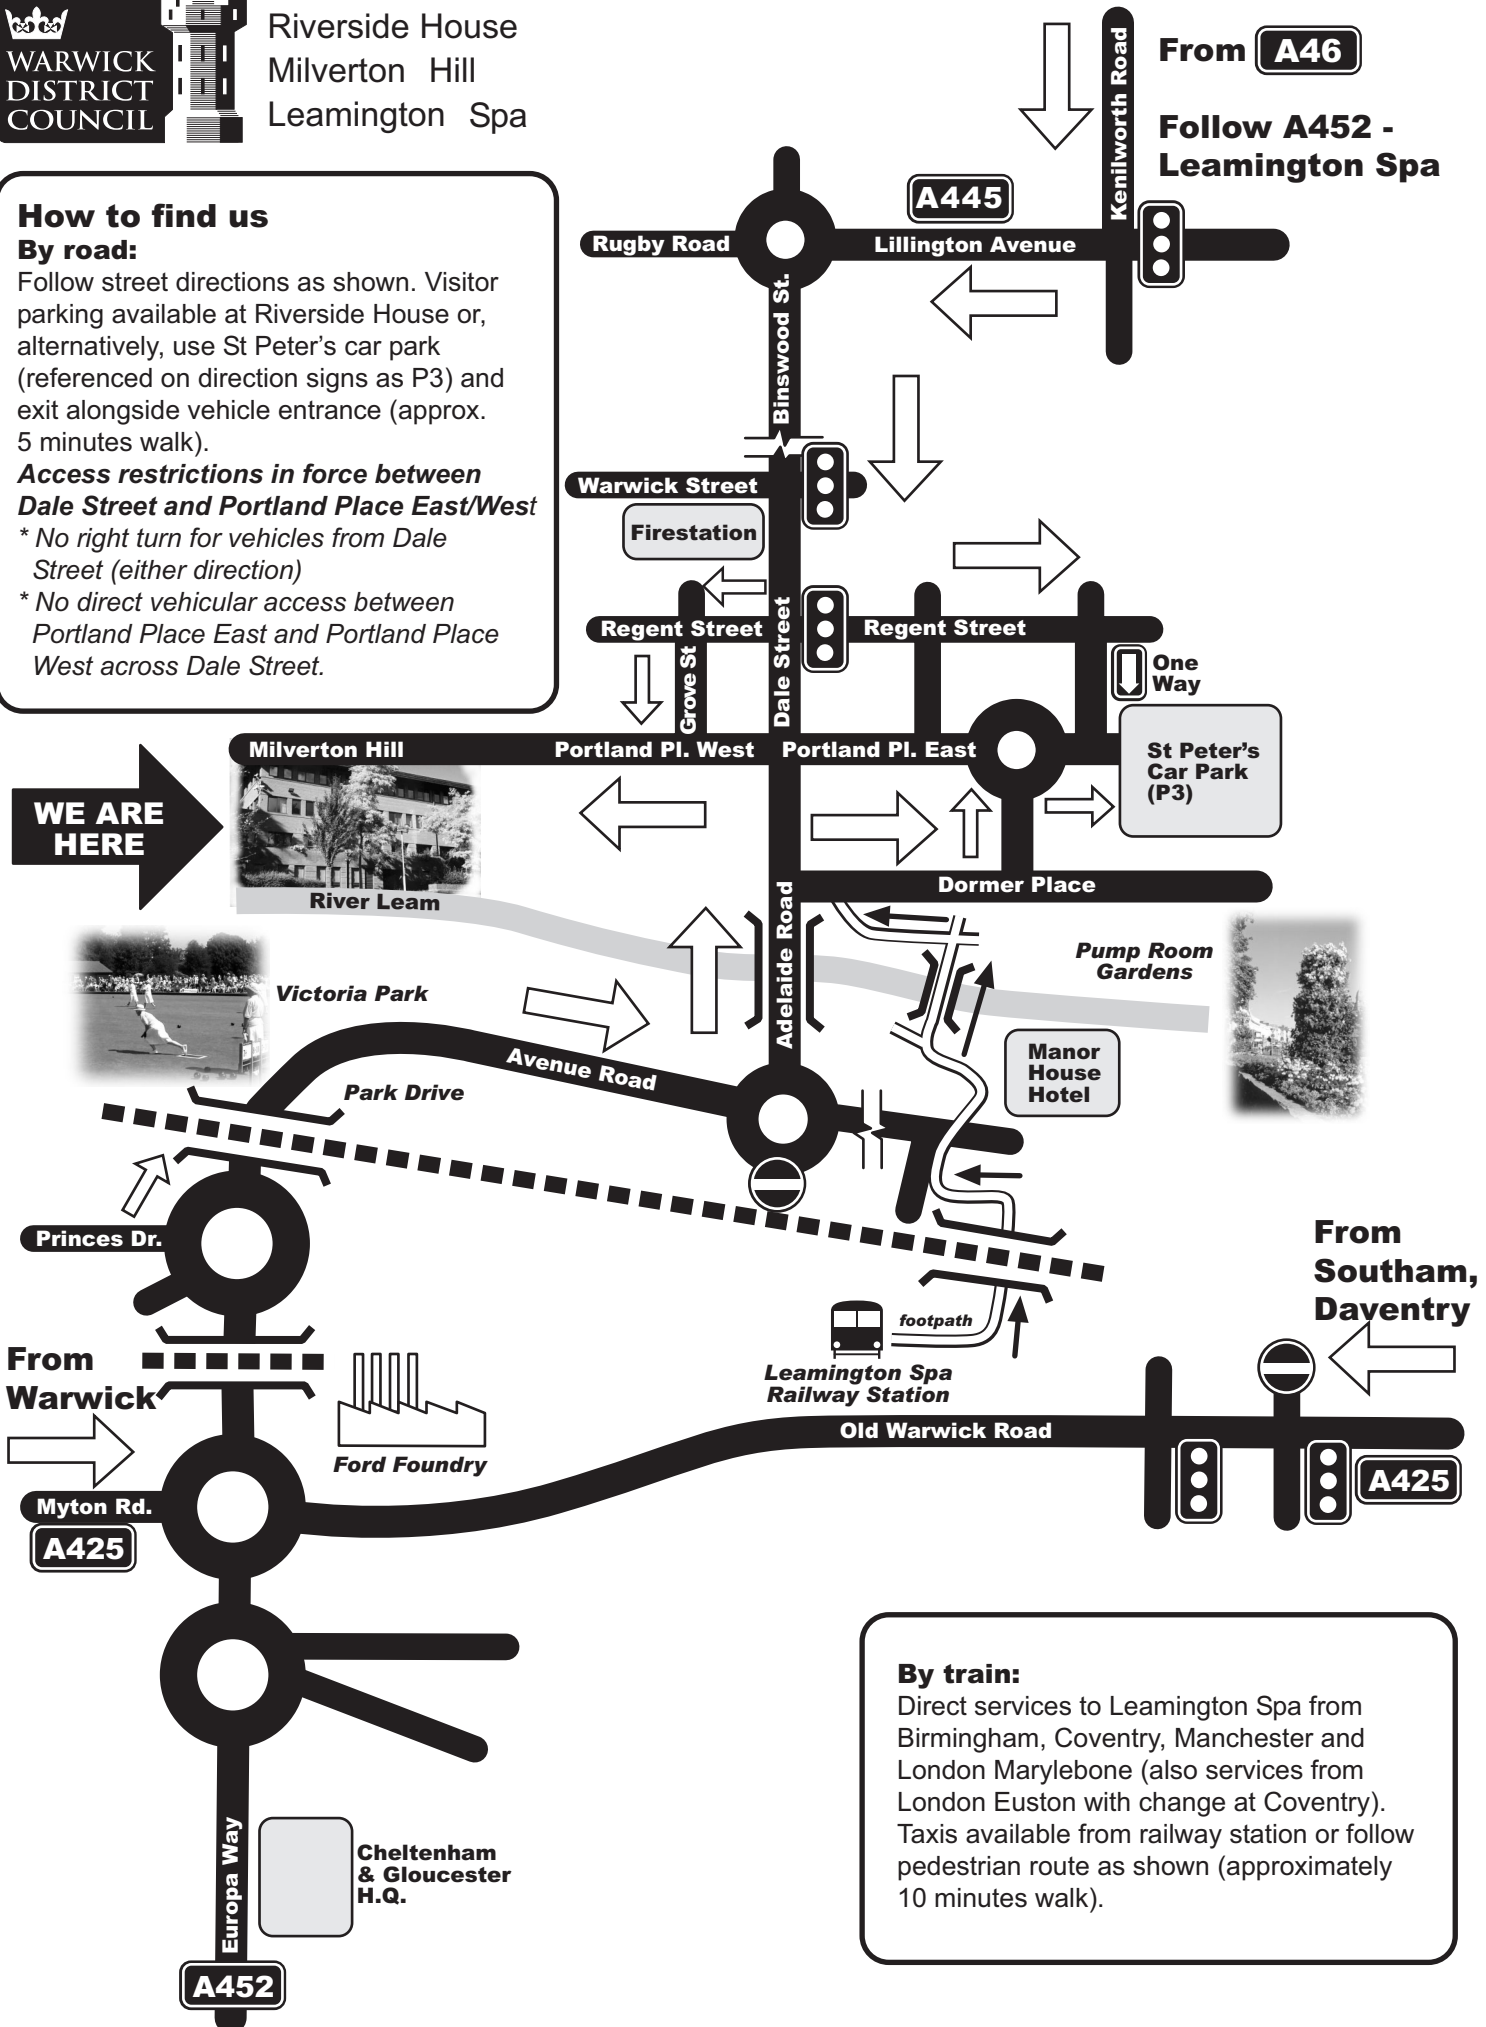

Riverside House
Milverton Hill
Leamington Spa

How to find us

By road:

Follow street directions as shown. Visitor parking available at Riverside House or, alternatively, use St Peter's car park (referenced on direction signs as P3) and exit alongside vehicle entrance (approx. 5 minutes walk).

Access restrictions in force between Dale Street and Portland Place East/West

* No right turn for vehicles from Dale Street (either direction)

* No direct vehicular access between Portland Place East and Portland Place West across Dale Street.

WE ARE HERE

River Leam

Victoria Park

Pump Room Gardens

Manor House Hotel

By train:
Direct services to Leamington Spa from Birmingham, Coventry, Manchester and London Marylebone (also services from London Euston with change at Coventry). Taxis available from railway station or follow pedestrian route as shown (approximately 10 minutes walk).

From M40 - exit at Junction 13 (northbound) or 14 (southbound) and follow A452 - Leamington Spa