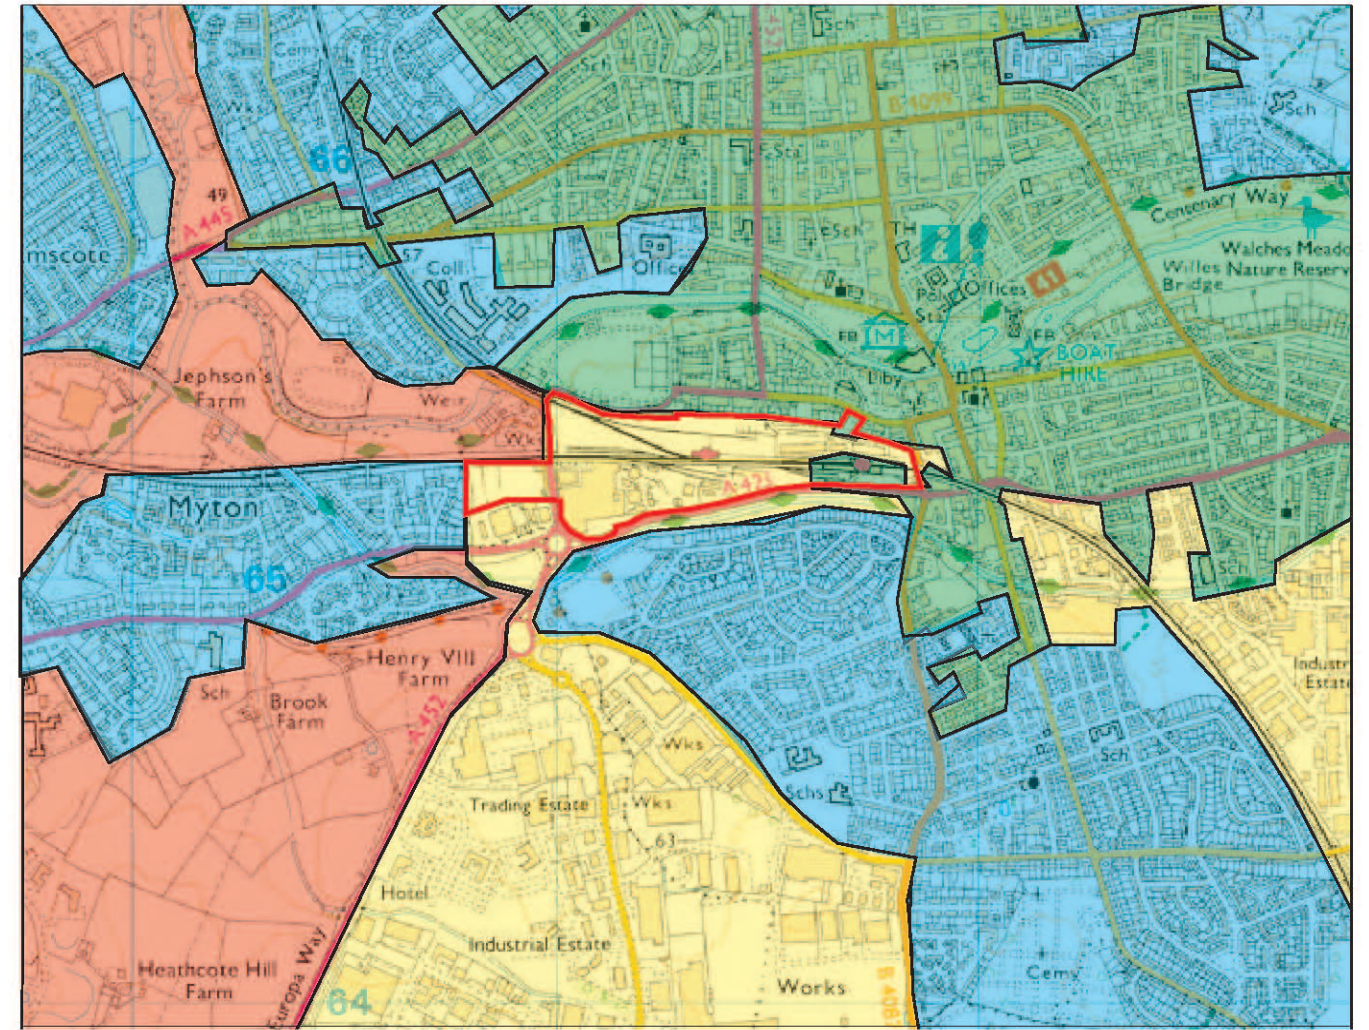

SITE VISIBILITY

KEY:

-  Station Area Boundary
-  Vegetation and Trees (Visual Barriers)
-  Existing Clear Views into the Site

LANDSCAPE CHARACTER AREAS

KEY:

-  Station Area Boundary
-  Character Area 1: Industry
-  Character Area 2: Conservation Area
-  Character Area 3: Modern Suburbs
-  Character Area 4: Green Open Spaces