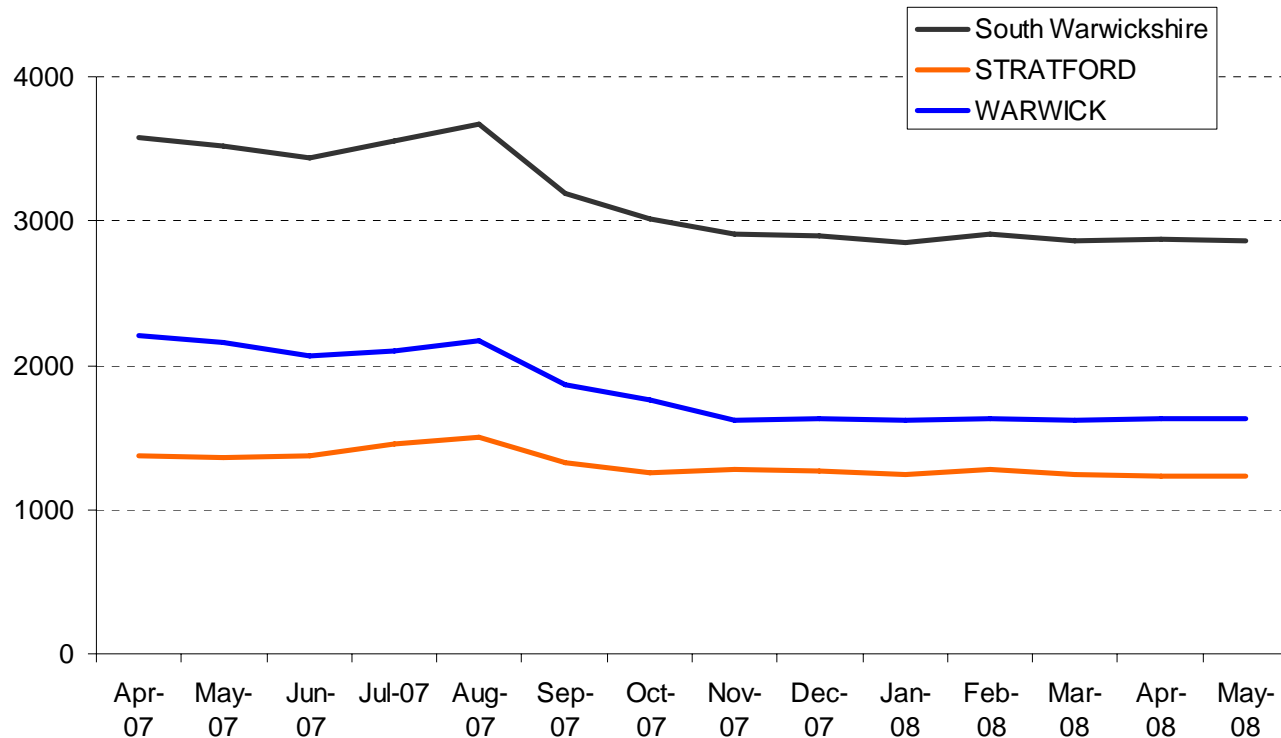

**South Warwickshire
ODG Meeting
26th June 2008**

**Community Safety
Performance & Analysis**

Serious Violent Crime *12 month trend chart*

Over the last 12 months in South Warks:

- **3% decrease** in serious violent crime offences
- Warwick district = **8% increase**
- Stratford district = **22% decrease**
- Average of 8 serious violent crime offences recorded per month

Total Violent Crime

12 month trend chart

Over the last 12 months in South Warks:

- **10% decrease** in the total violent crime offences
- Stratford district = **15% decrease**
- Warwick district = **7% decrease**
- Average of 261 violent crime offences recorded per month

Serious Acquisitive Crime

12 month trend chart

Over the last 12 months in South Warks:

- **19% decrease** in serious acquisitive crime offences
- Warwick district = **24% decrease**
- Stratford district = **9% decrease**
- Average of 239 serious acquisitive crime offences recorded per month

Criminal Damage

12 month trend chart

Over the last 12 months in South Warks:

- **10% decrease** in criminal damage offences
- Warwick district = **9% decrease**
- Stratford district = **11% decrease**
- Average of 297 criminal damage offences recorded per month