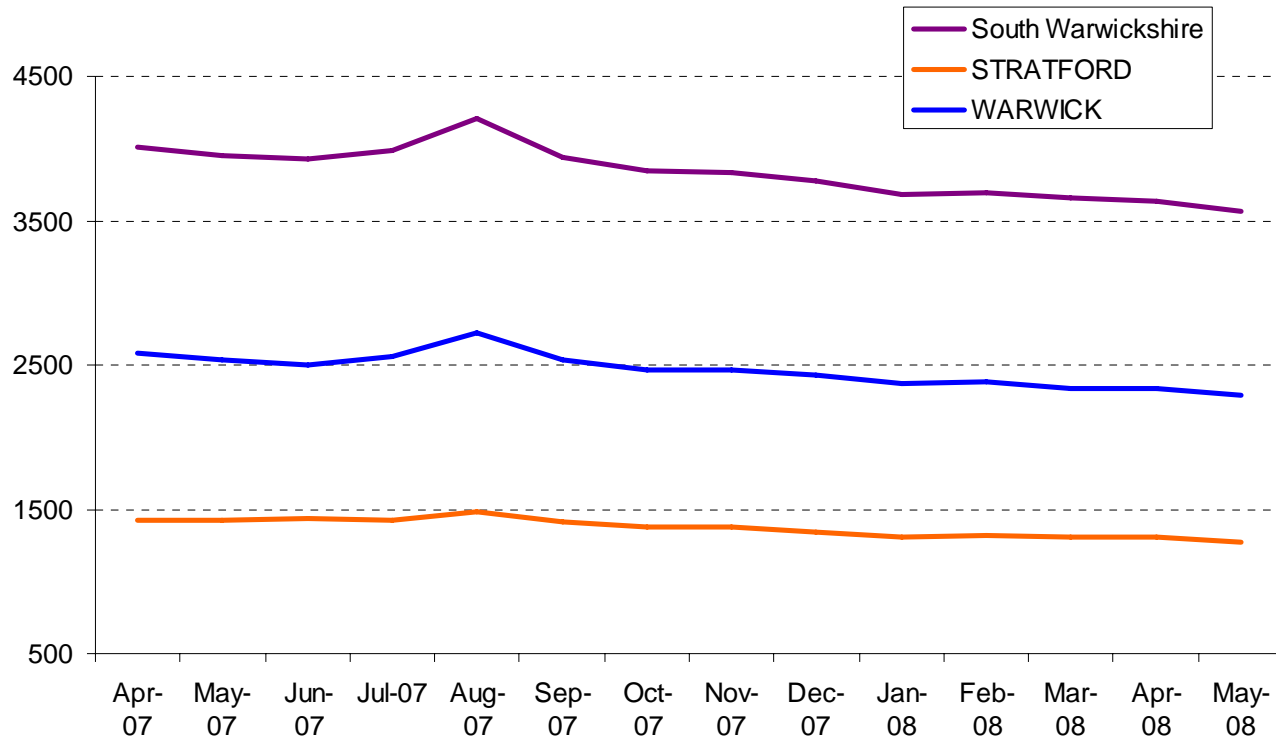

Total Violent Crime

12 month trend chart

Over the last 12 months in South Warks:

- **10% decrease** in the total violent crime offences
- Stratford district = **15% decrease**
- Warwick district = **7% decrease**
- Average of 261 violent crime offences recorded per month

Serious Acquisitive Crime

12 month trend chart

Over the last 12 months in South Warks:

- **19% decrease** in serious acquisitive crime offences
- Warwick district = **24% decrease**
- Stratford district = **9% decrease**
- Average of 239 serious acquisitive crime offences recorded per month

Criminal Damage

12 month trend chart

Over the last 12 months in South Warks:

- **10% decrease** in criminal damage offences
- Warwick district = **9% decrease**
- Stratford district = **11% decrease**
- Average of 297 criminal damage offences recorded per month

Anti-Social Behaviour Incidents

12 month trend chart

Over the last 12 months in South Warks:

- **3% increase** in ASB incidents
- Stratford district = **8% increase**
- Warwick district = **0.2% increase**
- Average of 985 ASB incidents reported per month