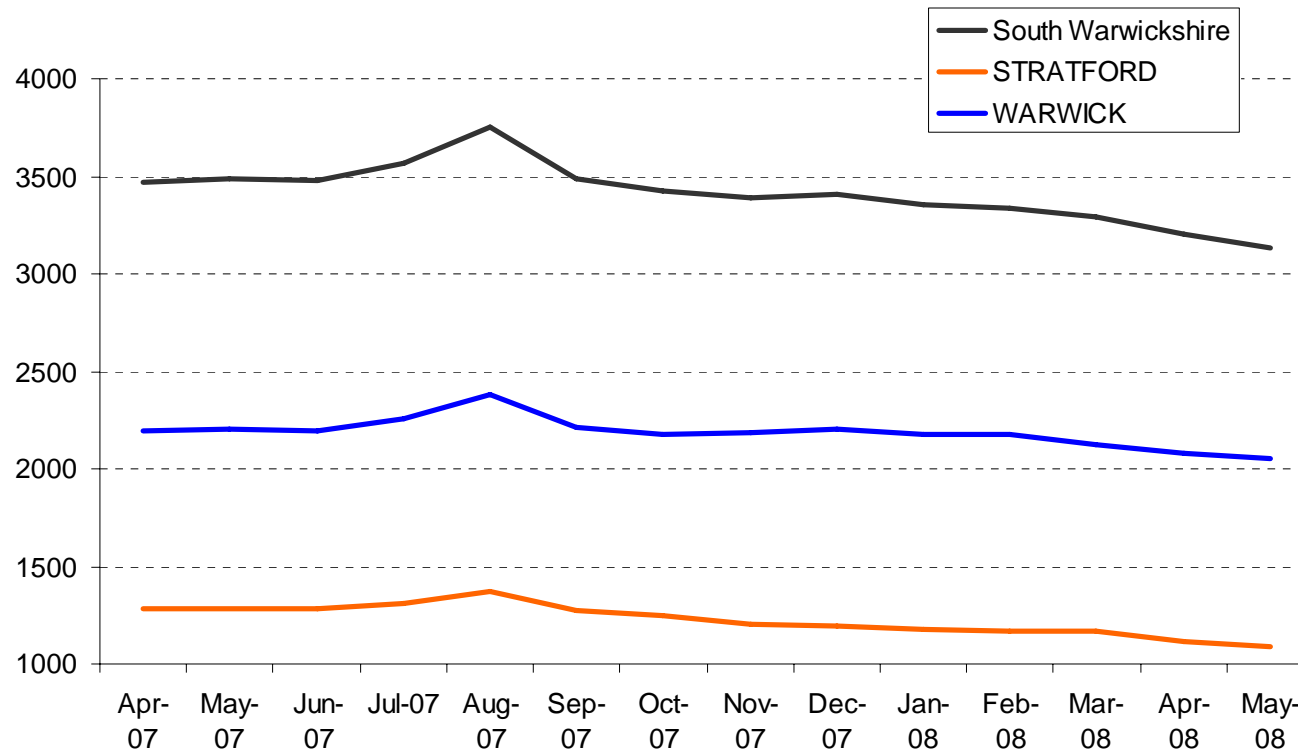

**South Warwickshire
ODG Meeting
26th June 2008**

**Community Safety
Performance & Analysis**

Serious Violent Crime *12 month trend chart*

Over the last 12 months in South Warks:

- **3% decrease** in serious violent crime offences
- Warwick district = **8% increase**
- Stratford district = **22% decrease**
- Average of 8 serious violent crime offences recorded per month

Total Violent Crime

12 month trend chart

Over the last 12 months in South Warks:

- **10% decrease** in the total violent crime offences
- Stratford district = **15% decrease**
- Warwick district = **7% decrease**
- Average of 261 violent crime offences recorded per month

Serious Acquisitive Crime

12 month trend chart

Over the last 12 months in South Warks:

- **19% decrease** in serious acquisitive crime offences
- Warwick district = **24% decrease**
- Stratford district = **9% decrease**
- Average of 239 serious acquisitive crime offences recorded per month

Criminal Damage

12 month trend chart

Over the last 12 months in South Warks:

- **10% decrease** in criminal damage offences
- Warwick district = **9% decrease**
- Stratford district = **11% decrease**
- Average of 297 criminal damage offences recorded per month