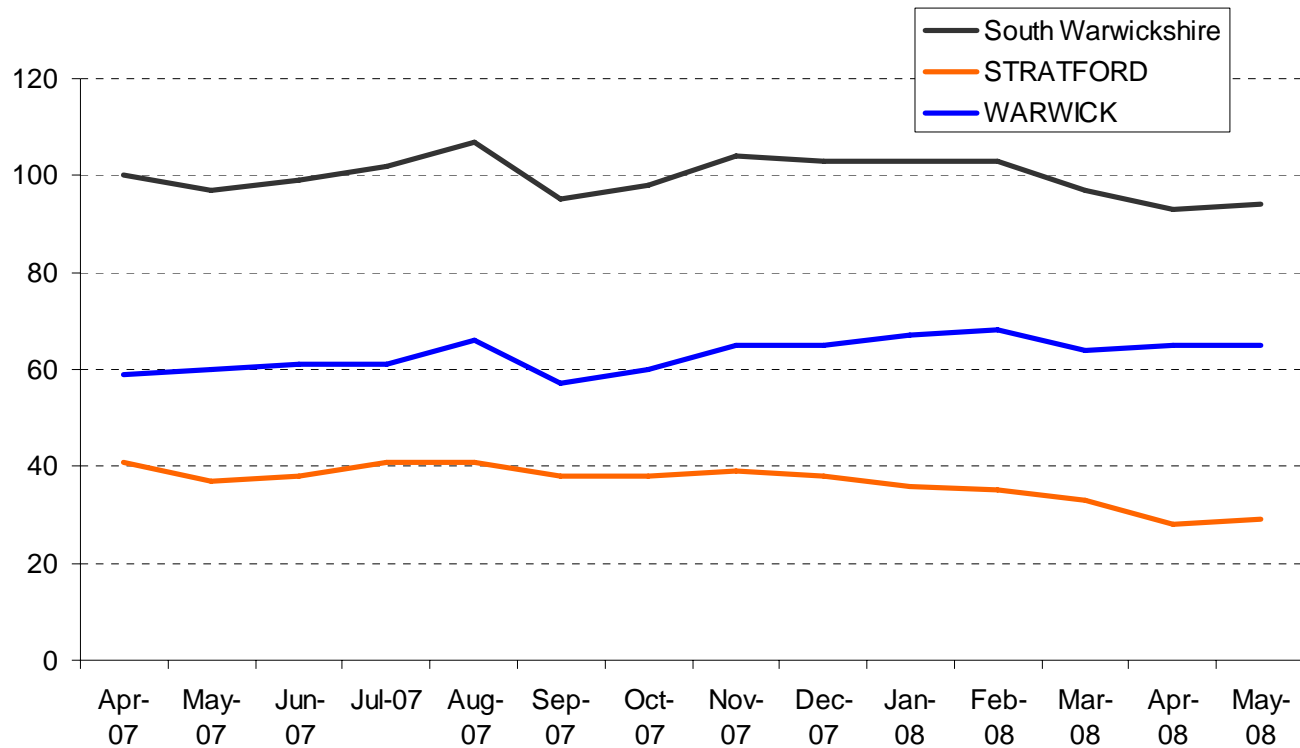

**South Warwickshire
ODG Meeting
26th June 2008**

**Community Safety
Performance & Analysis**

Serious Violent Crime *12 month trend chart*

Over the last 12 months in South Warks:

- **3% decrease** in serious violent crime offences
- Warwick district = **8% increase**
- Stratford district = **22% decrease**
- Average of 8 serious violent crime offences recorded per month

Total Violent Crime

12 month trend chart

Over the last 12 months in South Warks:

- **10% decrease** in the total violent crime offences
- Stratford district = **15% decrease**
- Warwick district = **7% decrease**
- Average of 261 violent crime offences recorded per month

Serious Acquisitive Crime

12 month trend chart

Over the last 12 months in South Warks:

- **19% decrease** in serious acquisitive crime offences
- Warwick district = **24% decrease**
- Stratford district = **9% decrease**
- Average of 239 serious acquisitive crime offences recorded per month

Criminal Damage

12 month trend chart

Over the last 12 months in South Warks:

- **10% decrease** in criminal damage offences
- Warwick district = **9% decrease**
- Stratford district = **11% decrease**
- Average of 297 criminal damage offences recorded per month