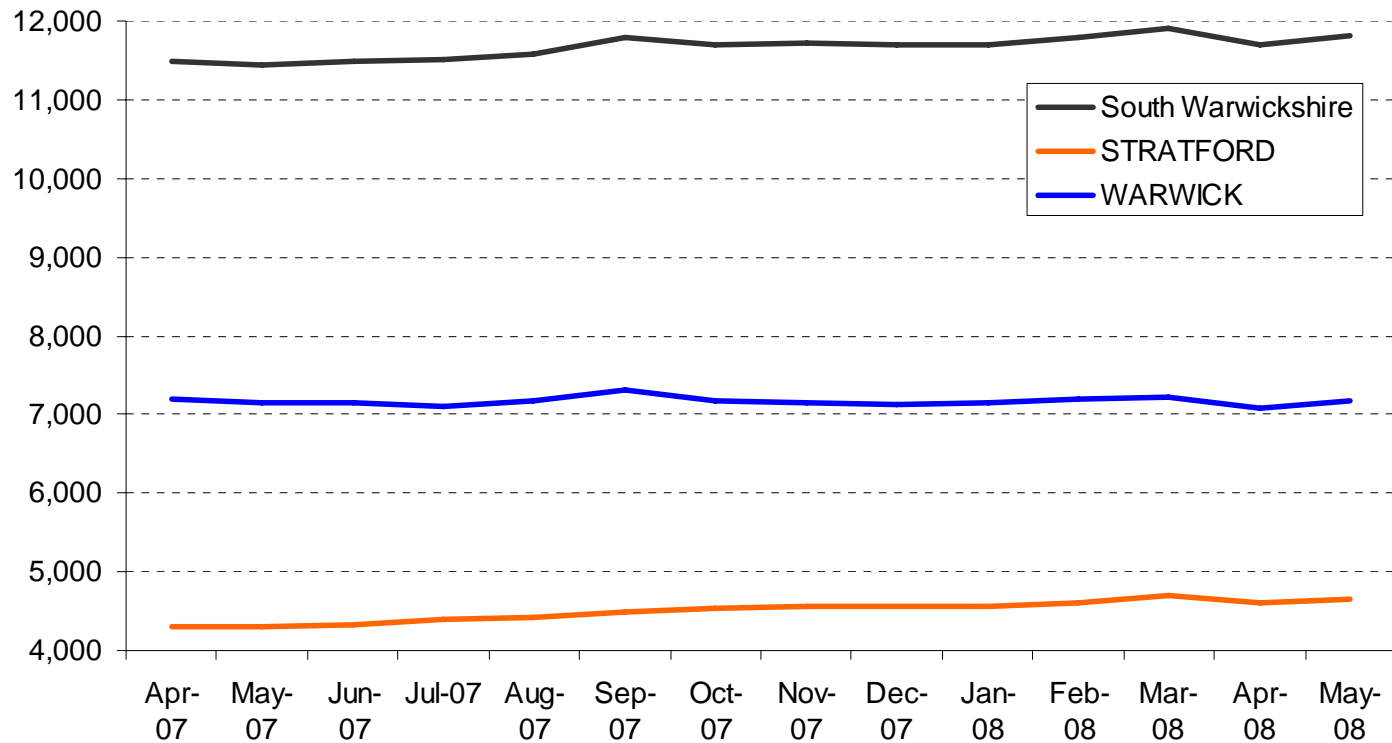

Total Violent Crime

12 month trend chart

Over the last 12 months in South Warks:

- **10% decrease** in the total violent crime offences
- Stratford district = **15% decrease**
- Warwick district = **7% decrease**
- Average of 261 violent crime offences recorded per month

Serious Acquisitive Crime

12 month trend chart

Over the last 12 months in South Warks:

- **19% decrease** in serious acquisitive crime offences
- Warwick district = **24% decrease**
- Stratford district = **9% decrease**
- Average of 239 serious acquisitive crime offences recorded per month

Criminal Damage

12 month trend chart

Over the last 12 months in South Warks:

- **10% decrease** in criminal damage offences
- Warwick district = **9% decrease**
- Stratford district = **11% decrease**
- Average of 297 criminal damage offences recorded per month

Anti-Social Behaviour Incidents

12 month trend chart

Over the last 12 months in South Warks:

- **3% increase** in ASB incidents
- Stratford district = **8% increase**
- Warwick district = **0.2% increase**
- Average of 985 ASB incidents reported per month